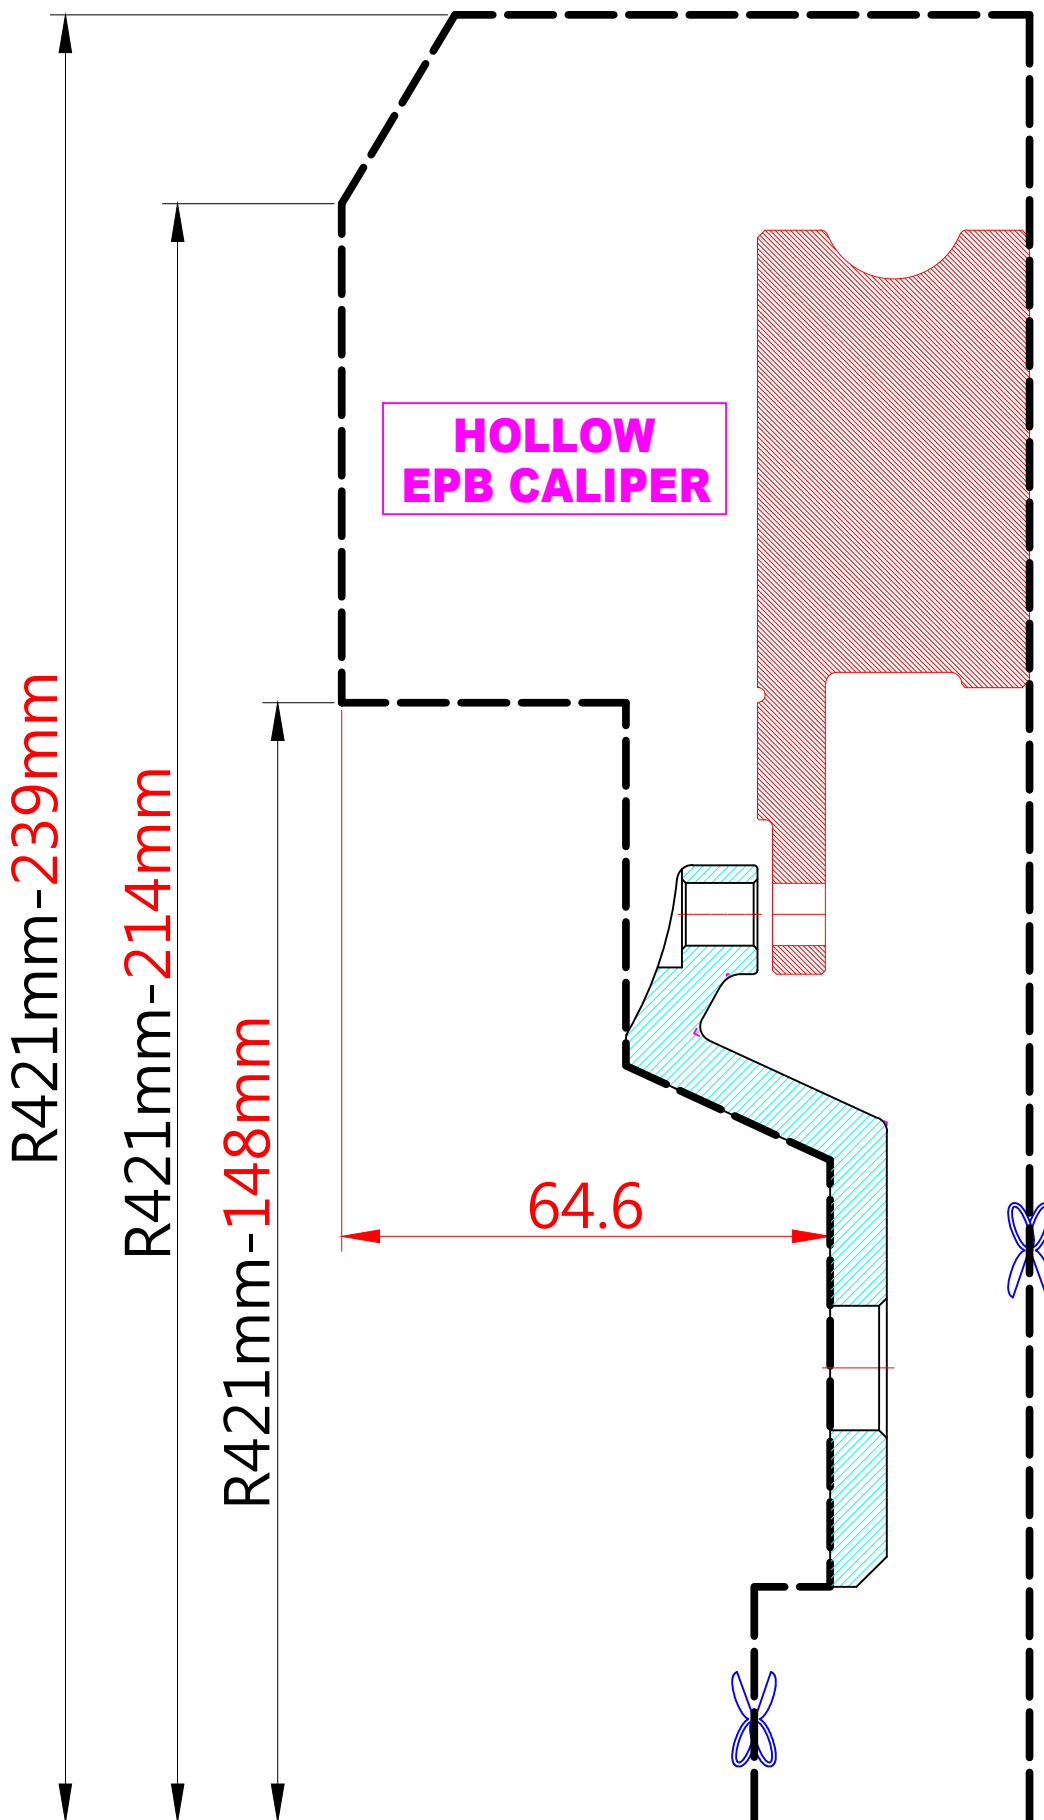

WHEEL FITMENT TEMPLATES

TOYOTA	ALPHARD IV (AH40) AWD	23~UP	
PARTS NO.	ROTOR DIAMETER	FRONT/REAR	PCD
TO56-R	421mm X 36mm	REAR	5X120

The wheel fitment is only for your reference and it can not 100% ensure the clearance between caliper and rim is ok. if there is any interference issue, please change your wheel as possible.