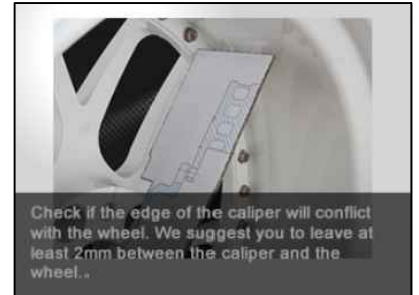

WHEEL FITMENT TEMPLATES

TOYOTA	ALPHARD IV (AH40) AWD	23~UP	
PARTS NO.	ROTOR DIAMETER	FRONT/REAR	PCD
TO56-R	400mm X 36mm	REAR	5X120

The wheel fitment is only for your reference and it can not 100% ensure the clearance between caliper and rim is ok. if there is any interference issue, please change your wheel as possible.