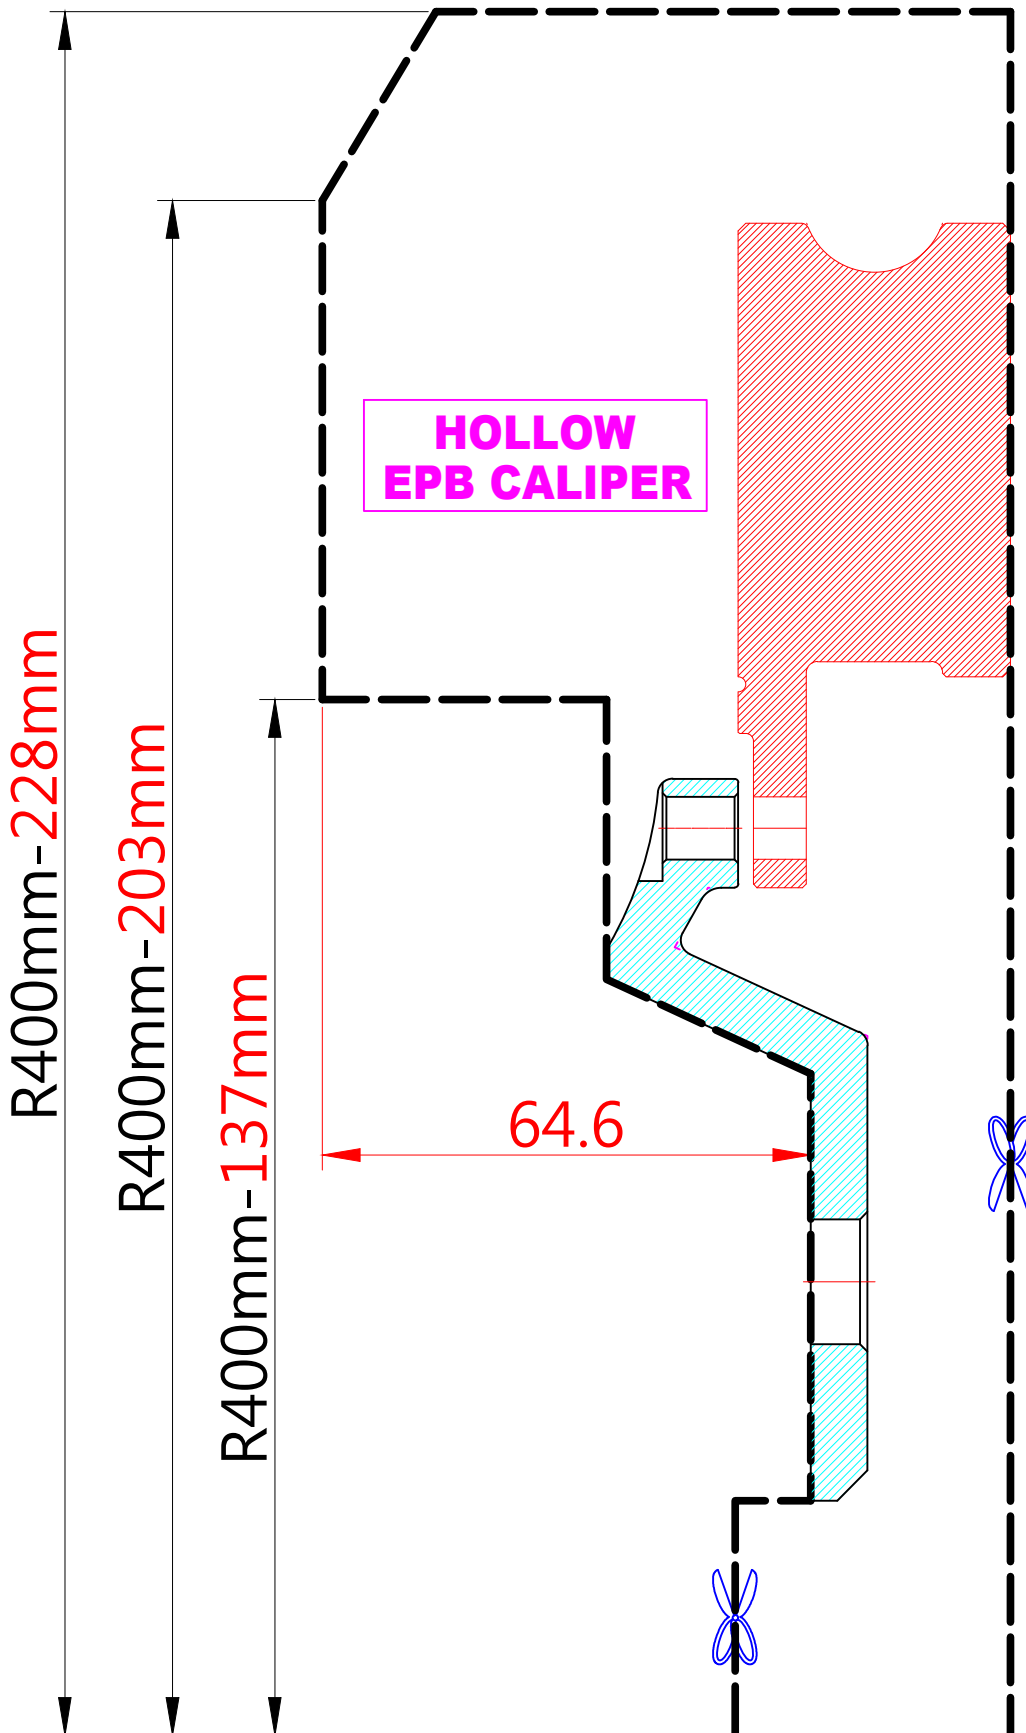

WHEEL FITMENT TEMPLATES

TOYOTA	ALPHARD IV (AH40) AWD	23~UP	
PARTS NO.	ROTOR DIAMETER	FRONT/REAR	PCD
TO56-R	400mm X 36mm	REAR	5X120

The wheel fitment is only for your reference and it can not 100% ensure the clearance between caliper and rim is ok. if there is any interference issue, please change your wheel as possible.