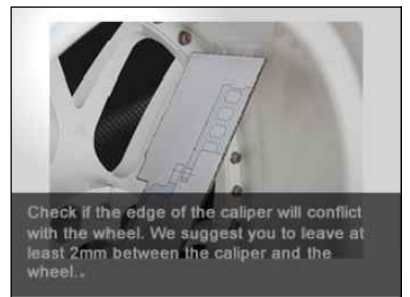

WHEEL FITMENT TEMPLATES

TOYOTA	ALPHARD IV (AH40) AWD	23~UP
PARTS NO.	ROTOR DIAMETER	FRONT/REAR
TO56-R	380mm X 32mm	REAR
		PCD
		5X114.3

The wheel fitment is only for your reference and it can not 100% ensure the clearance between caliper and rim is ok. if there is any interference issue, please change your wheel as possible.