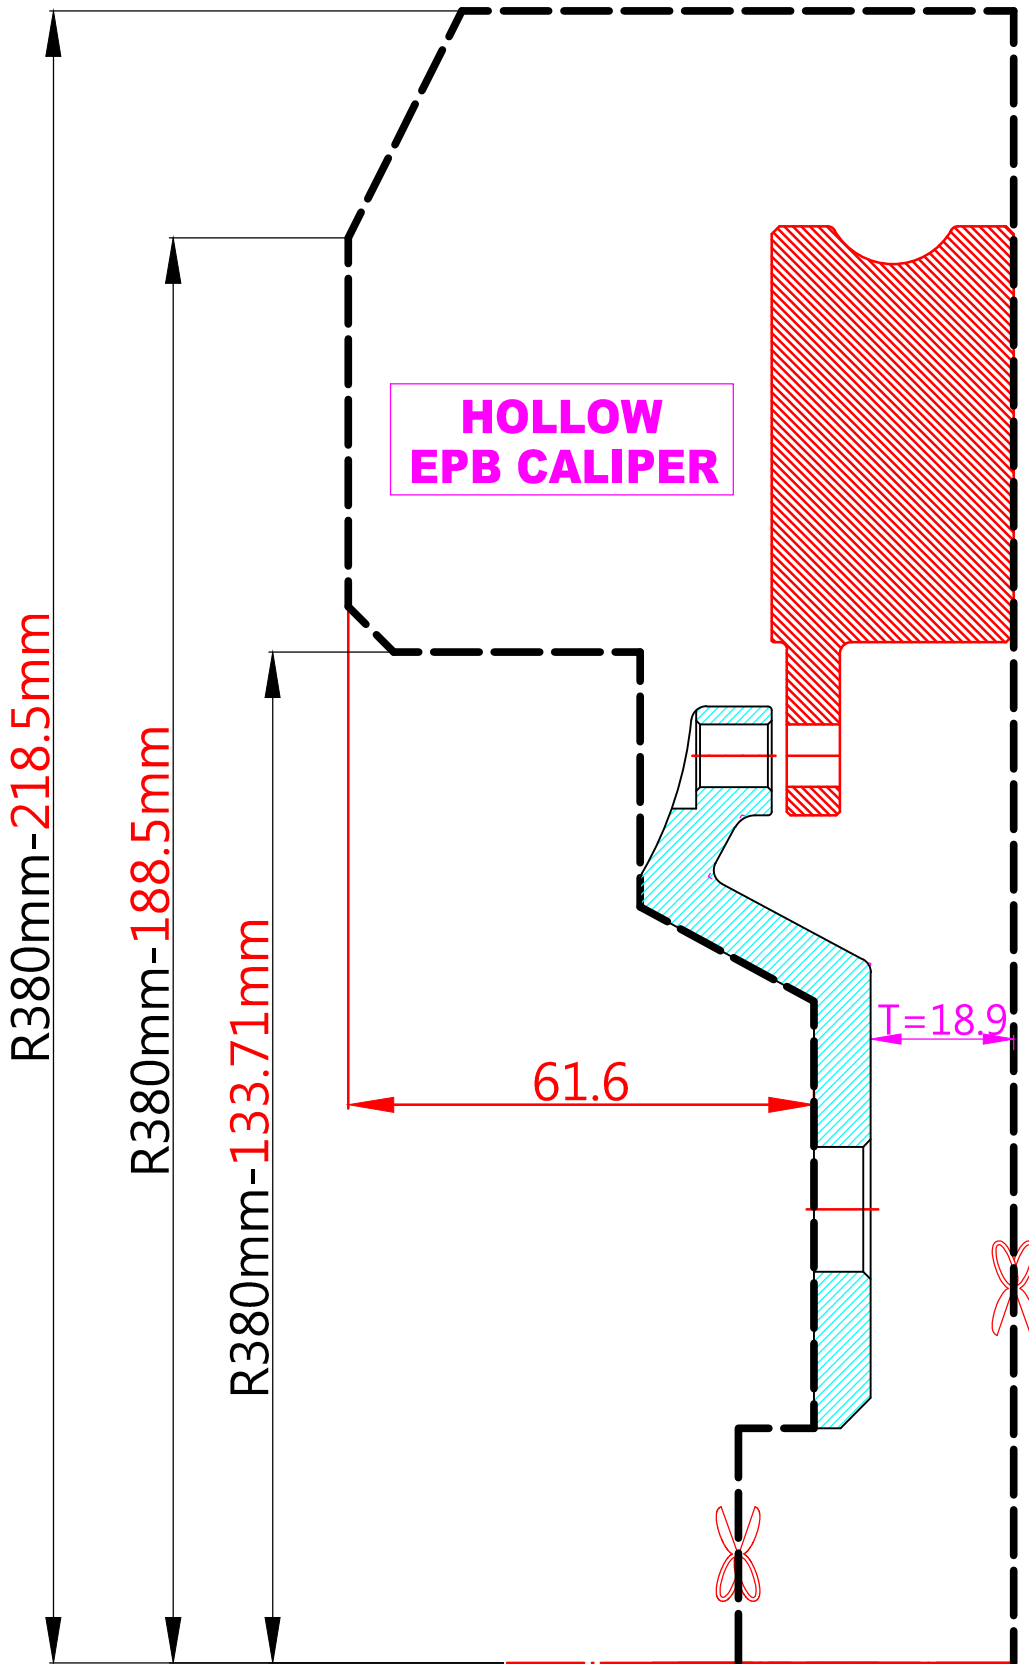

WHEEL FITMENT TEMPLATES

TOYOTA	ALPHARD IV (AH40) AWD	23~UP
PARTS NO.	ROTOR DIAMETER	FRONT/REAR
TO56-R	380mm X 32mm	REAR
		PCD
		5X114.3

The wheel fitment is only for your reference and it can not 100% ensure the clearance between caliper and rim is ok. if there is any interference issue, please change your wheel as possible.