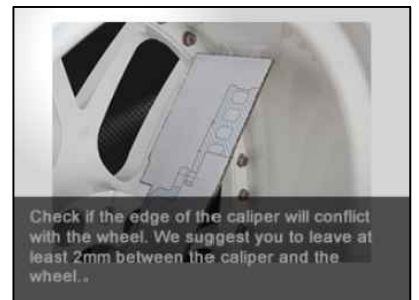

WHEEL FITMENT TEMPLATES

TOYOTA		SUPRA MA70 (OE190)		86~93
PARTS NO.	ROTOR DIAMETER	FRONT/REAR	PCD	
TO44-R	380mm X 32mm	REAR	5X114.3	

The wheel fitment is only for your reference and it can not 100% ensure the clearance between caliper and rim is ok. if there is any interference issue, please change your wheel as possible.