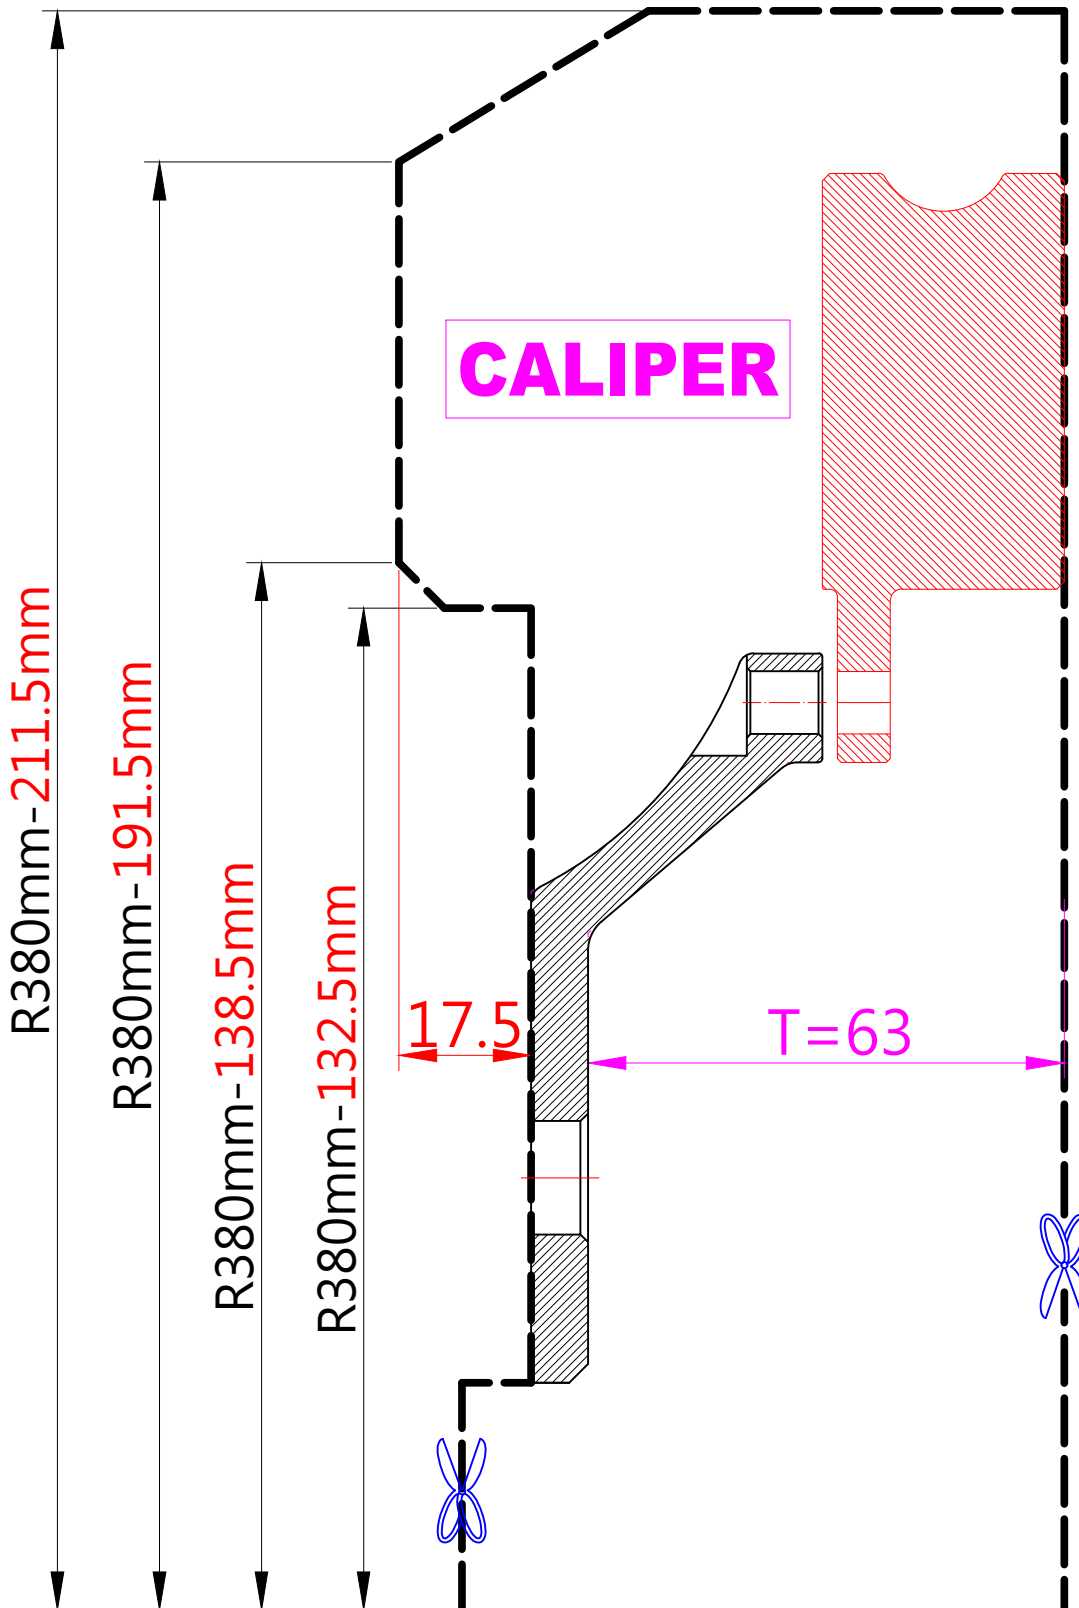

WHEEL FITMENT TEMPLATES

TOYOTA		SUPRA MA70 (OE190)		86~93
PARTS NO.	ROTOR DIAMETER	FRONT/REAR	PCD	
TO44-R	380mm X 32mm	REAR	5X114.3	

The wheel fitment is only for your reference and it can not 100% ensure the clearance between caliper and rim is ok. if there is any interference issue, please change your wheel as possible.