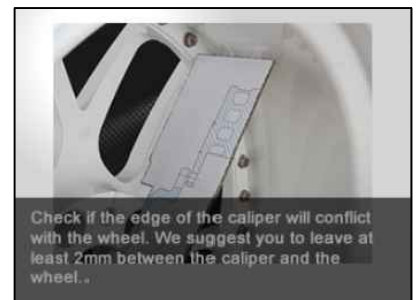

WHEEL FITMENT TEMPLATES

TOYOTA	ALPHARD IV (AH40) AWD	23~UP	
PARTS NO.	ROTOR DIAMETER	FRONT/REAR	PCD
TO56-R	356mm X 32mm	REAR	5X120

The wheel fitment is only for your reference and it can not 100% ensure the clearance between caliper and rim is ok. if there is any interference issue, please change your wheel as possible.