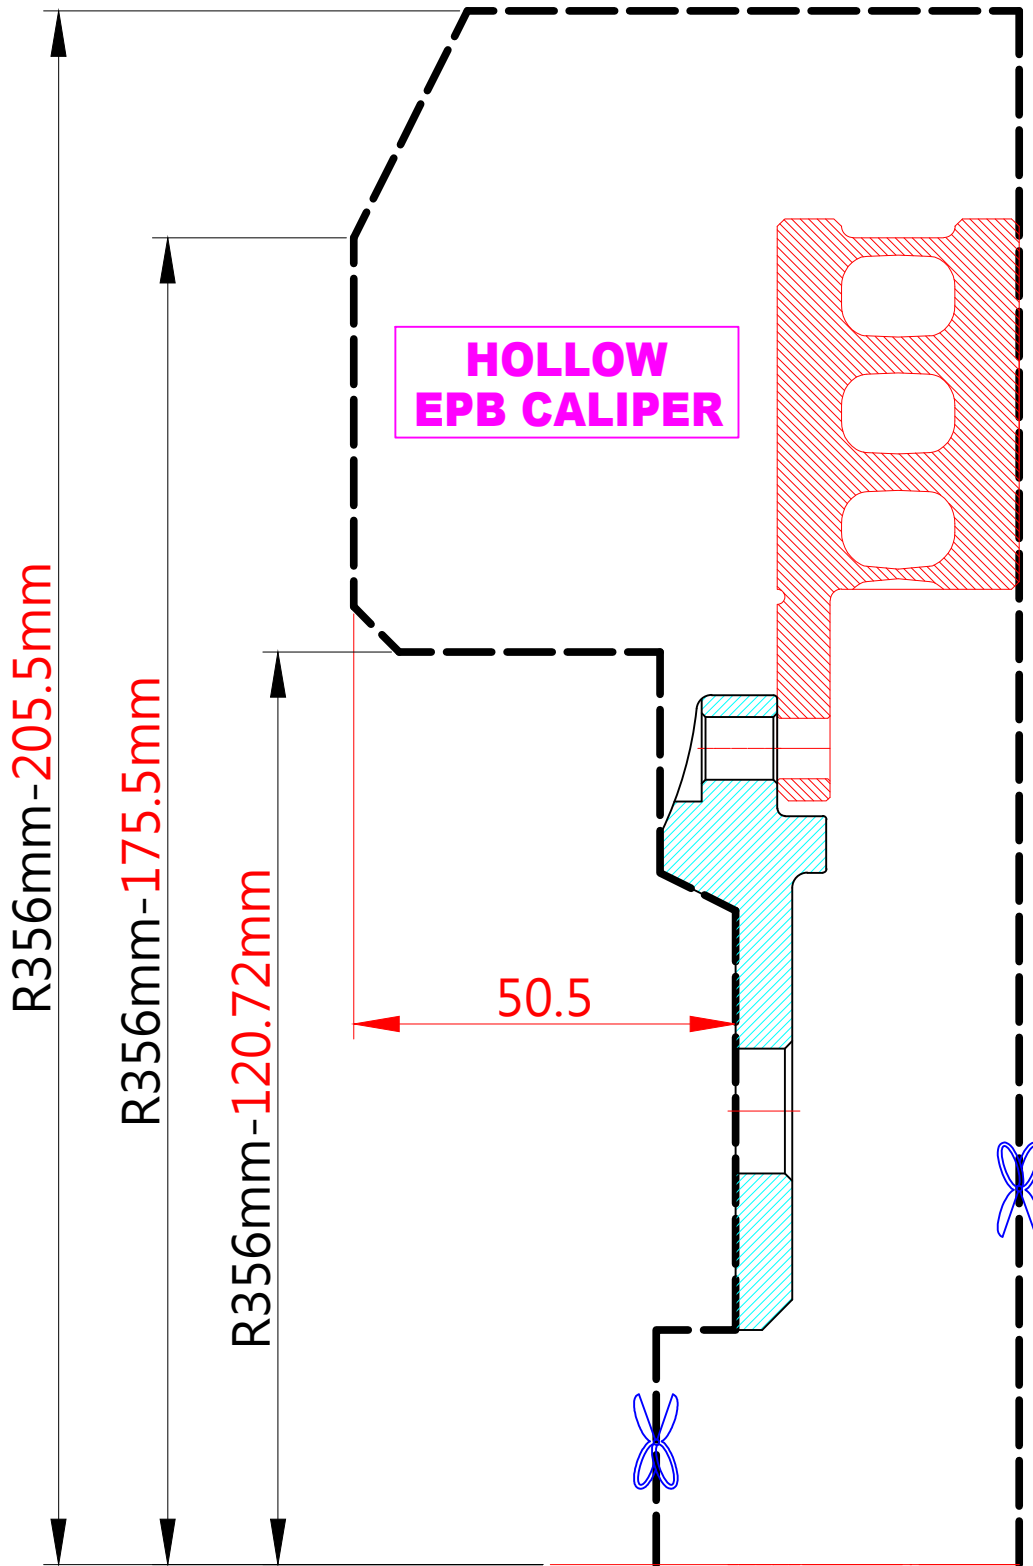

WHEEL FITMENT TEMPLATES

TOYOTA	ALPHARD IV (AH40) AWD	23~UP	
PARTS NO.	ROTOR DIAMETER	FRONT/REAR	PCD
TO56-R	356mm X 32mm	REAR	5X120

The wheel fitment is only for your reference and it can not 100% ensure the clearance between caliper and rim is ok. if there is any interference issue, please change your wheel as possible.