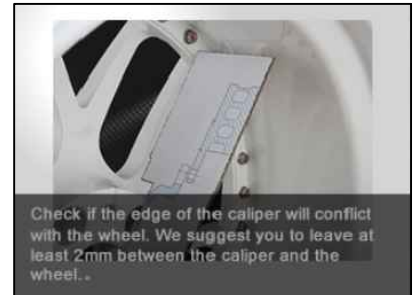

WHEEL FITMENT TEMPLATES

TOYOTA	SUPRA (J29/A90)	19~UP	
PARTS NO.	ROTOR DIAMETER	FRONT/REAR	PCD
TO47-R	356mm X 32mm	REAR	5X112

The wheel fitment is only for your reference and it can not 100% ensure the clearance between caliper and rim is ok. if there is any interference issue, please change your wheel as possible.