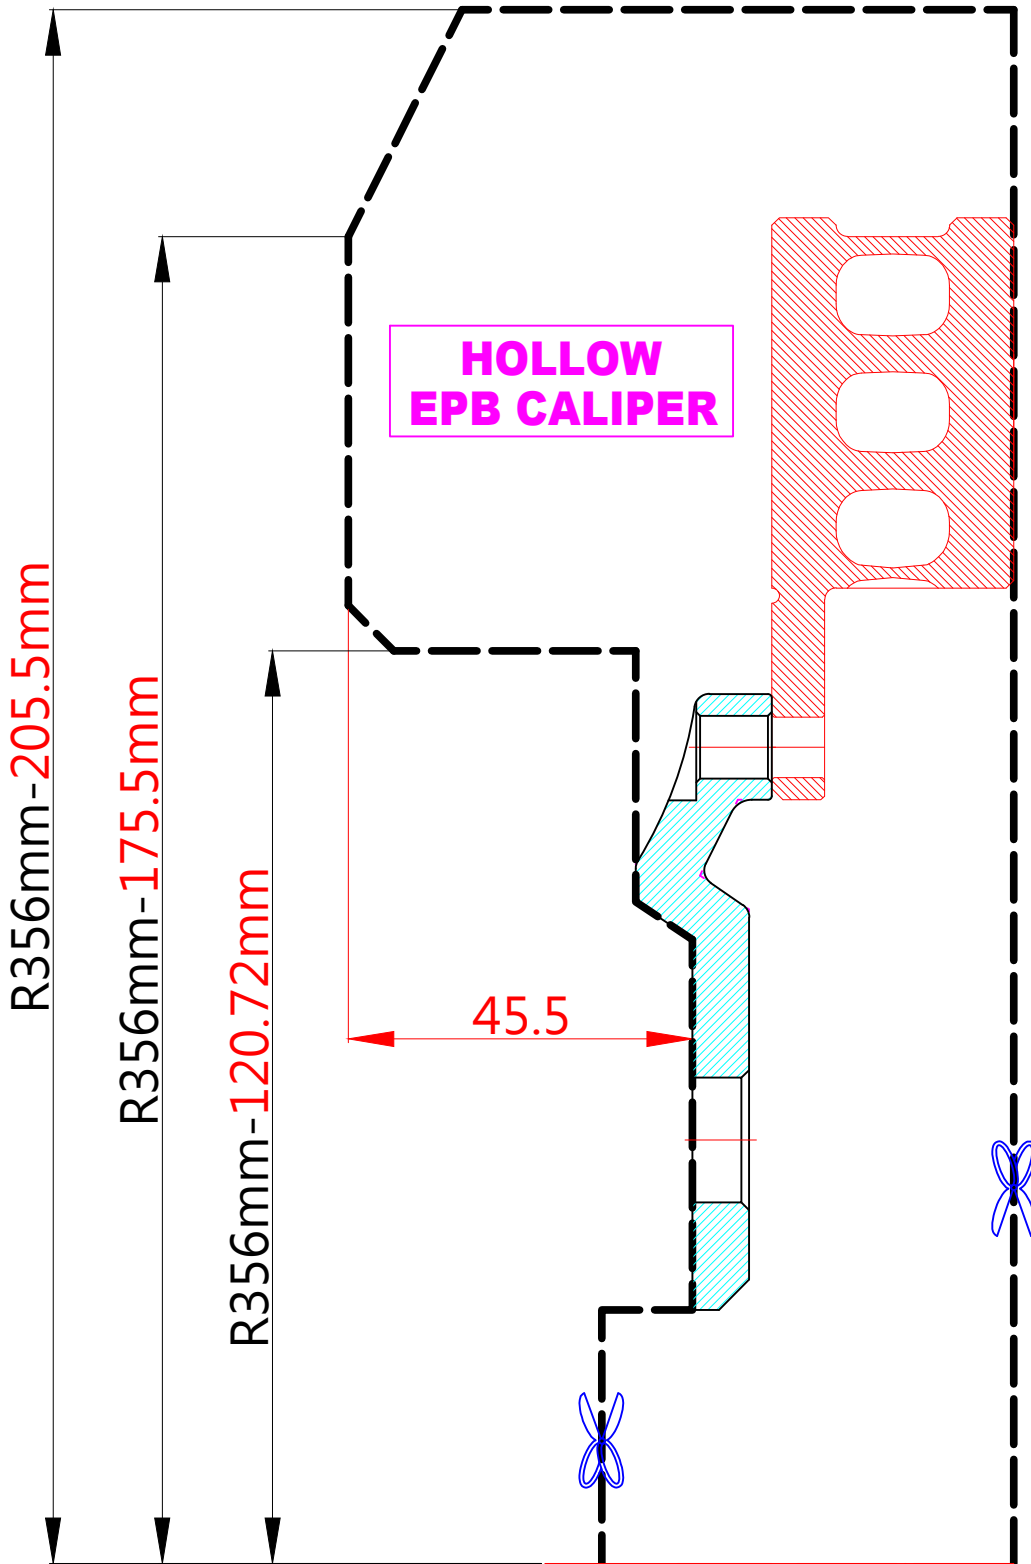

WHEEL FITMENT TEMPLATES

TOYOTA	SUPRA (J29/A90)	19~UP	
PARTS NO.	ROTOR DIAMETER	FRONT/REAR	PCD
TO47-R	356mm X 32mm	REAR	5X112

The wheel fitment is only for your reference and it can not 100% ensure the clearance between caliper and rim is ok. if there is any interference issue, please change your wheel as possible.