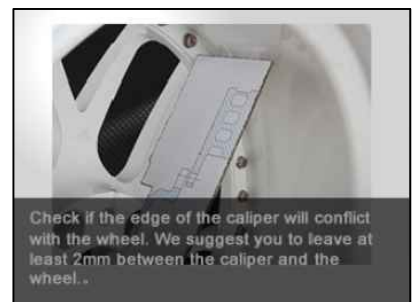

# WHEEL FITMENT TEMPLATES

TOYOTA		SUPRA MA70 (OE190)		86~93
PARTS NO.	ROTOR DIAMETER	FRONT/REAR	PCD	
TO44-R	356mm X 32mm	REAR	5X114.3	

The wheel fitment is only for your reference and it can not 100% ensure the clearance between caliper and rim is ok. if there is any interference issue, please change your wheel as possible.