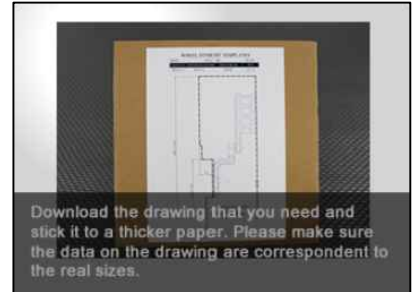

# WHEEL FITMENT TEMPLATES

TOYOTA		SUPRA MA70 (OE190)		86~93
PARTS NO.	ROTOR DIAMETER	FRONT/REAR	PCD	
TO44-R	356mm X 32mm	REAR	5X114.3	

The wheel fitment is only for your reference and it can not 100% ensure the clearance between caliper and rim is ok. if there is any interference issue, please change your wheel as possible.