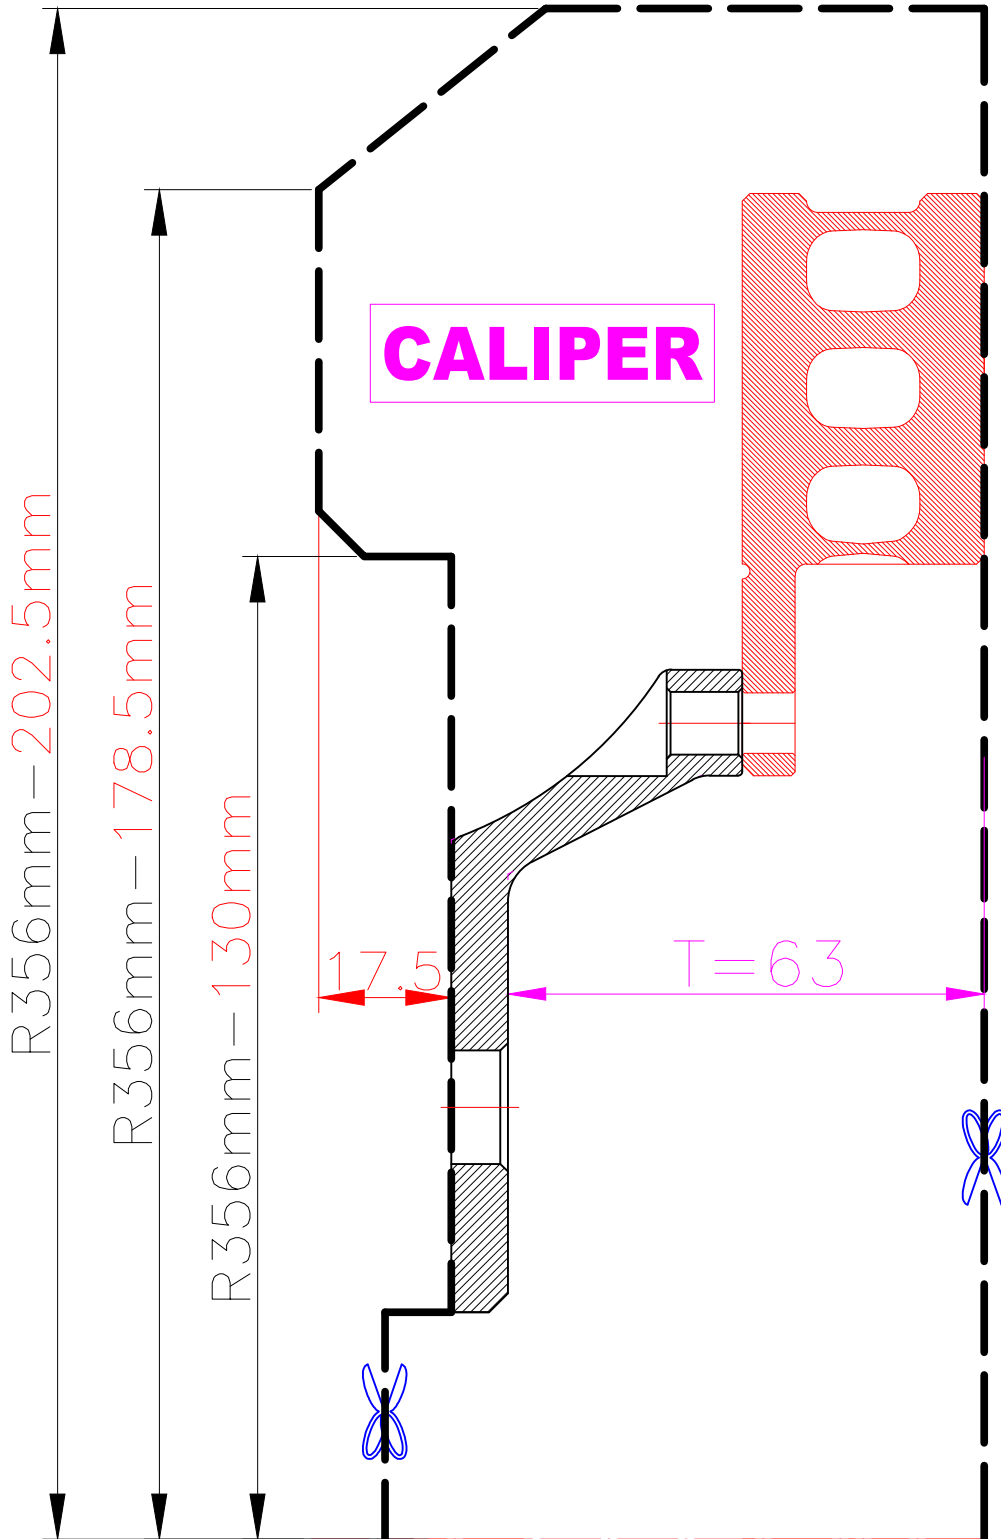

# WHEEL FITMENT TEMPLATES

TOYOTA		SUPRA MA70 (OE190)		86~93
PARTS NO.	ROTOR DIAMETER	FRONT/REAR	PCD	
TO44-R	356mm X 32mm	REAR	5X114.3	

The wheel fitment is only for your reference and it can not 100% ensure the clearance between caliper and rim is ok. if there is any interference issue, please change your wheel as possible.