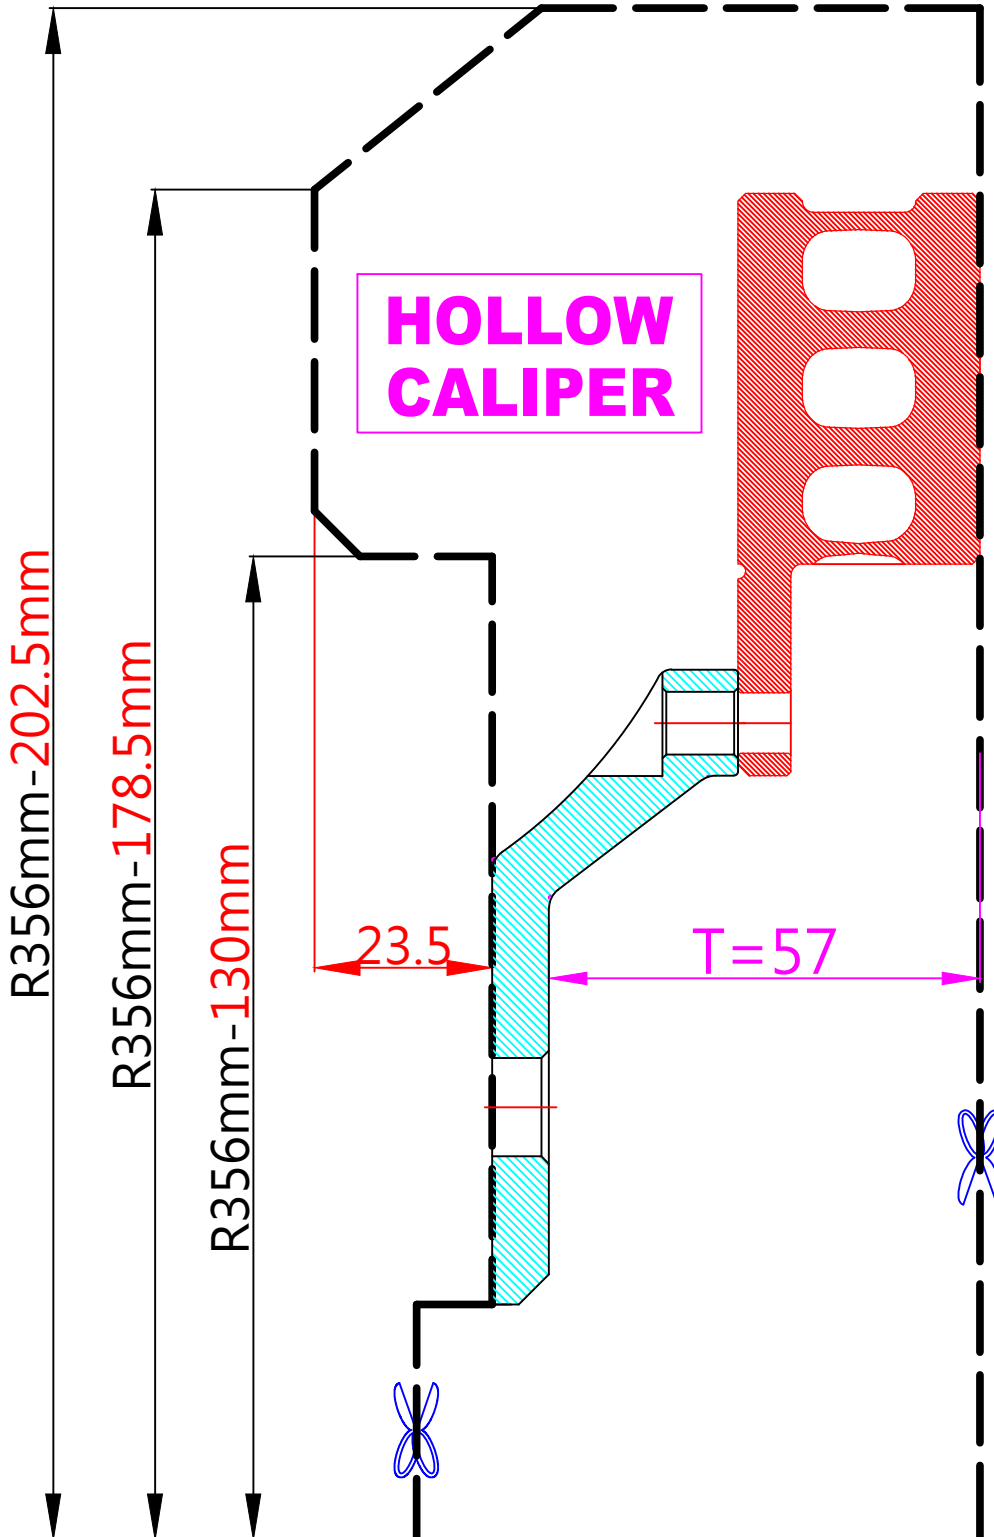

WHEEL FITMENT TEMPLATES

TOYOTA	ALPHARD II (OE190) (AH20)	08~14	
PARTS NO.	ROTOR DIAMETER	FRONT/REAR	PCD
TO36-2-R	356mm X 32mm	REAR	5X114.3

The wheel fitment is only for your reference and it can not 100% ensure the clearance between caliper and rim is ok. if there is any interference issue, please change your wheel as possible.