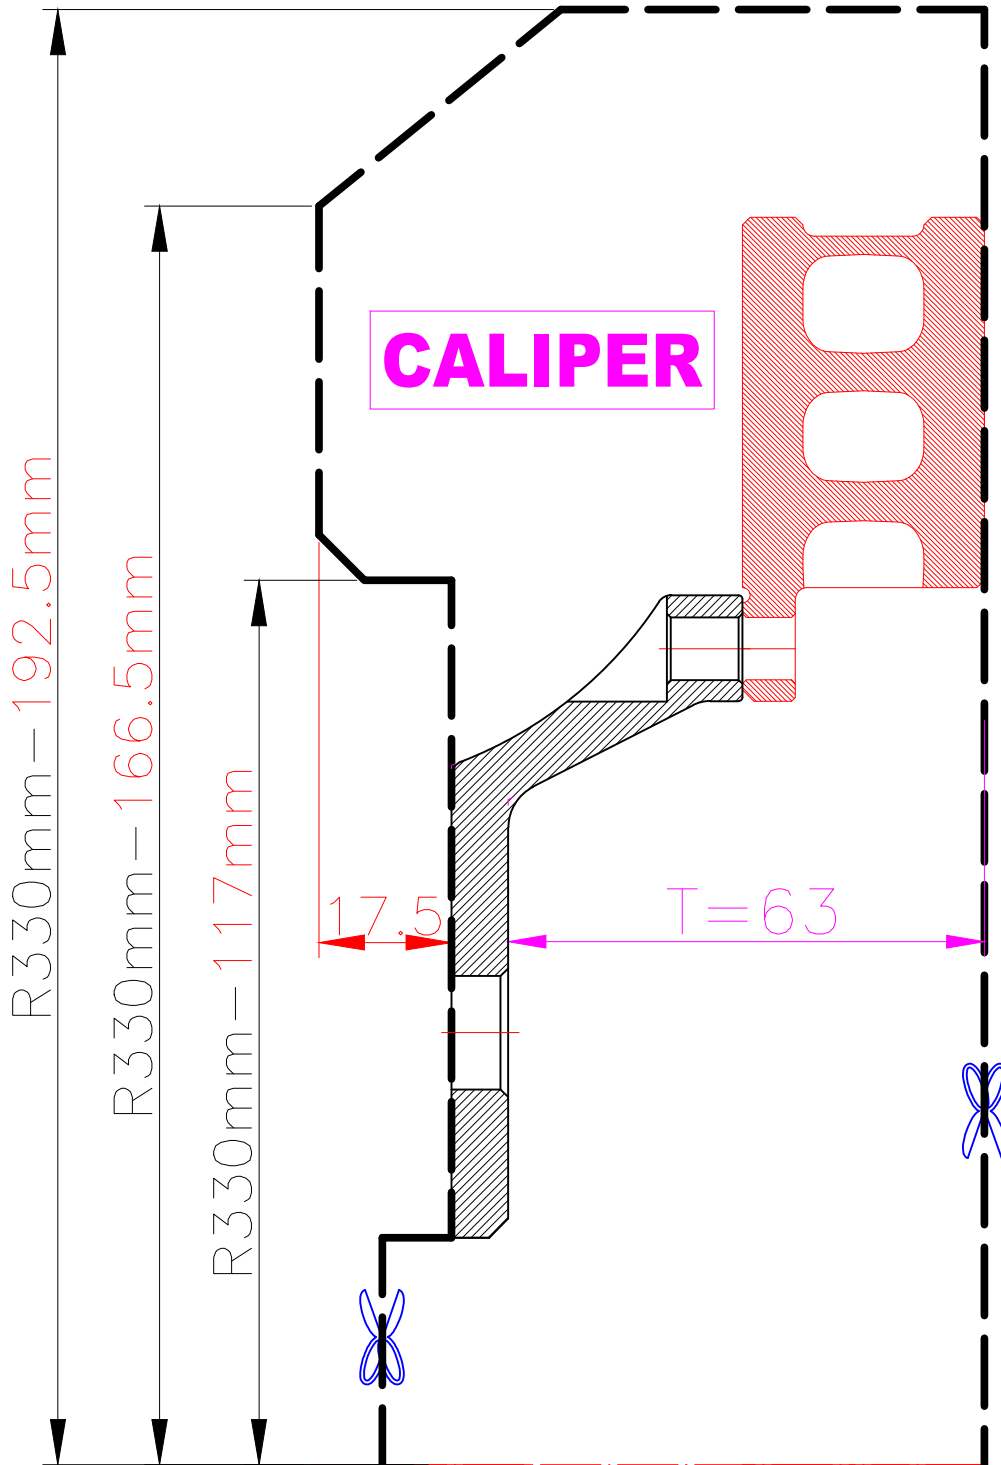

# WHEEL FITMENT TEMPLATES

| TOYOTA    | SUPRA MA70 (OE190) | 86~93      |         |
|-----------|--------------------|------------|---------|
| PARTS NO. | ROTOR DIAMETER     | FRONT/REAR | PCD     |
| TO44-R    | 330mm X 32mm       | REAR       | 5X114.3 |

The wheel fitment is only for your reference and it can not 100% ensure the clearance between caliper and rim is ok. if there is any interference issue, please change your wheel as possible.