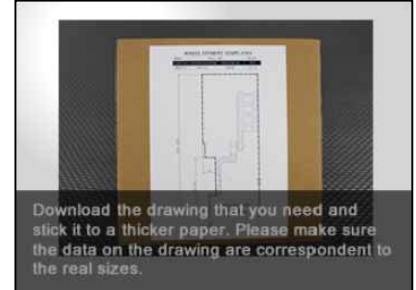

# WHEEL FITMENT TEMPLATES

| TOYOTA    | SUPRA MA70 (OE190) | 86~93      |         |
|-----------|--------------------|------------|---------|
| PARTS NO. | ROTOR DIAMETER     | FRONT/REAR | PCD     |
| TO44-R    | 330mm X 32mm       | REAR       | 5X114.3 |

The wheel fitment is only for your reference and it can not 100% ensure the clearance between caliper and rim is ok. if there is any interference issue, please change your wheel as possible.