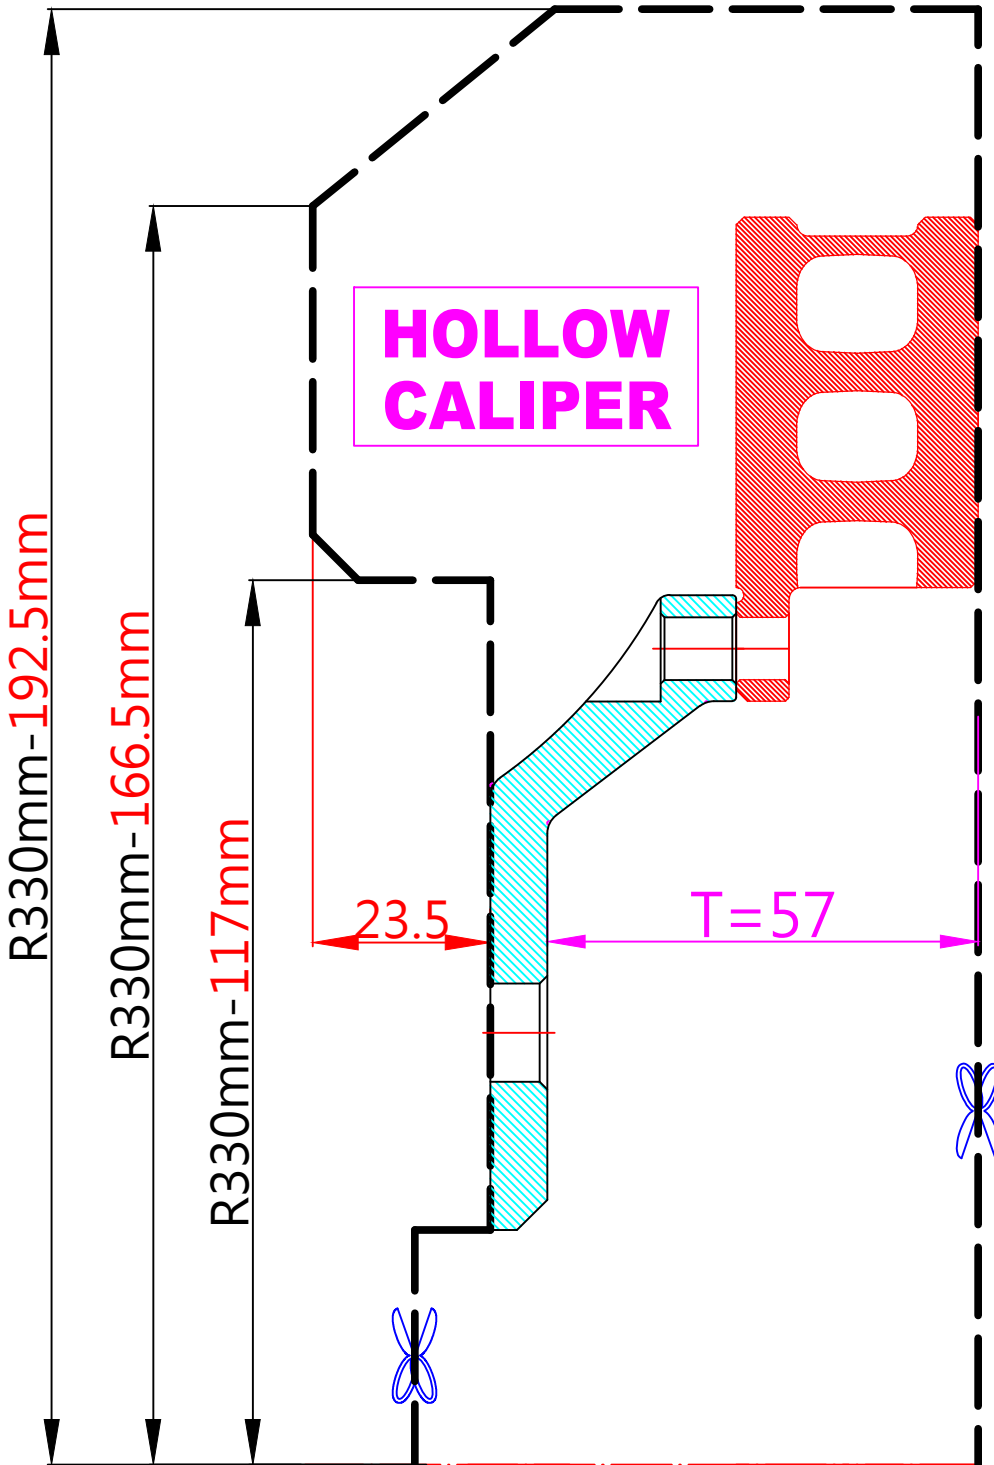

# WHEEL FITMENT TEMPLATES

TOYOTA	ALPHARD II (OE190) (AH20)	08~14	
PARTS NO.	ROTOR DIAMETER	FRONT/REAR	PCD
TO36-2-R	330mm X 32mm	REAR	5X114.3

The wheel fitment is only for your reference and it can not 100% ensure the clearance between caliper and rim is ok. if there is any interference issue, please change your wheel as possible.