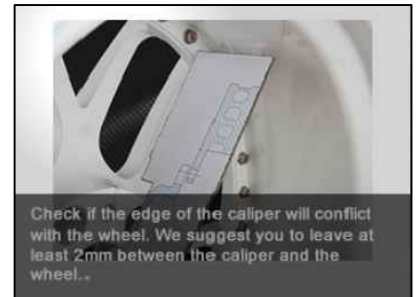

WHEEL FITMENT TEMPLATES

TOYOTA	ALPHARD IV (AH40) AWD	23~UP	
PARTS NO.	ROTOR DIAMETER	FRONT/REAR	PCD
TO73	421mm X 36mm	FRONT	5X120

The wheel fitment is only for your reference and it can not 100% ensure the clearance between caliper and rim is ok. if there is any interference issue, please change your wheel as possible.