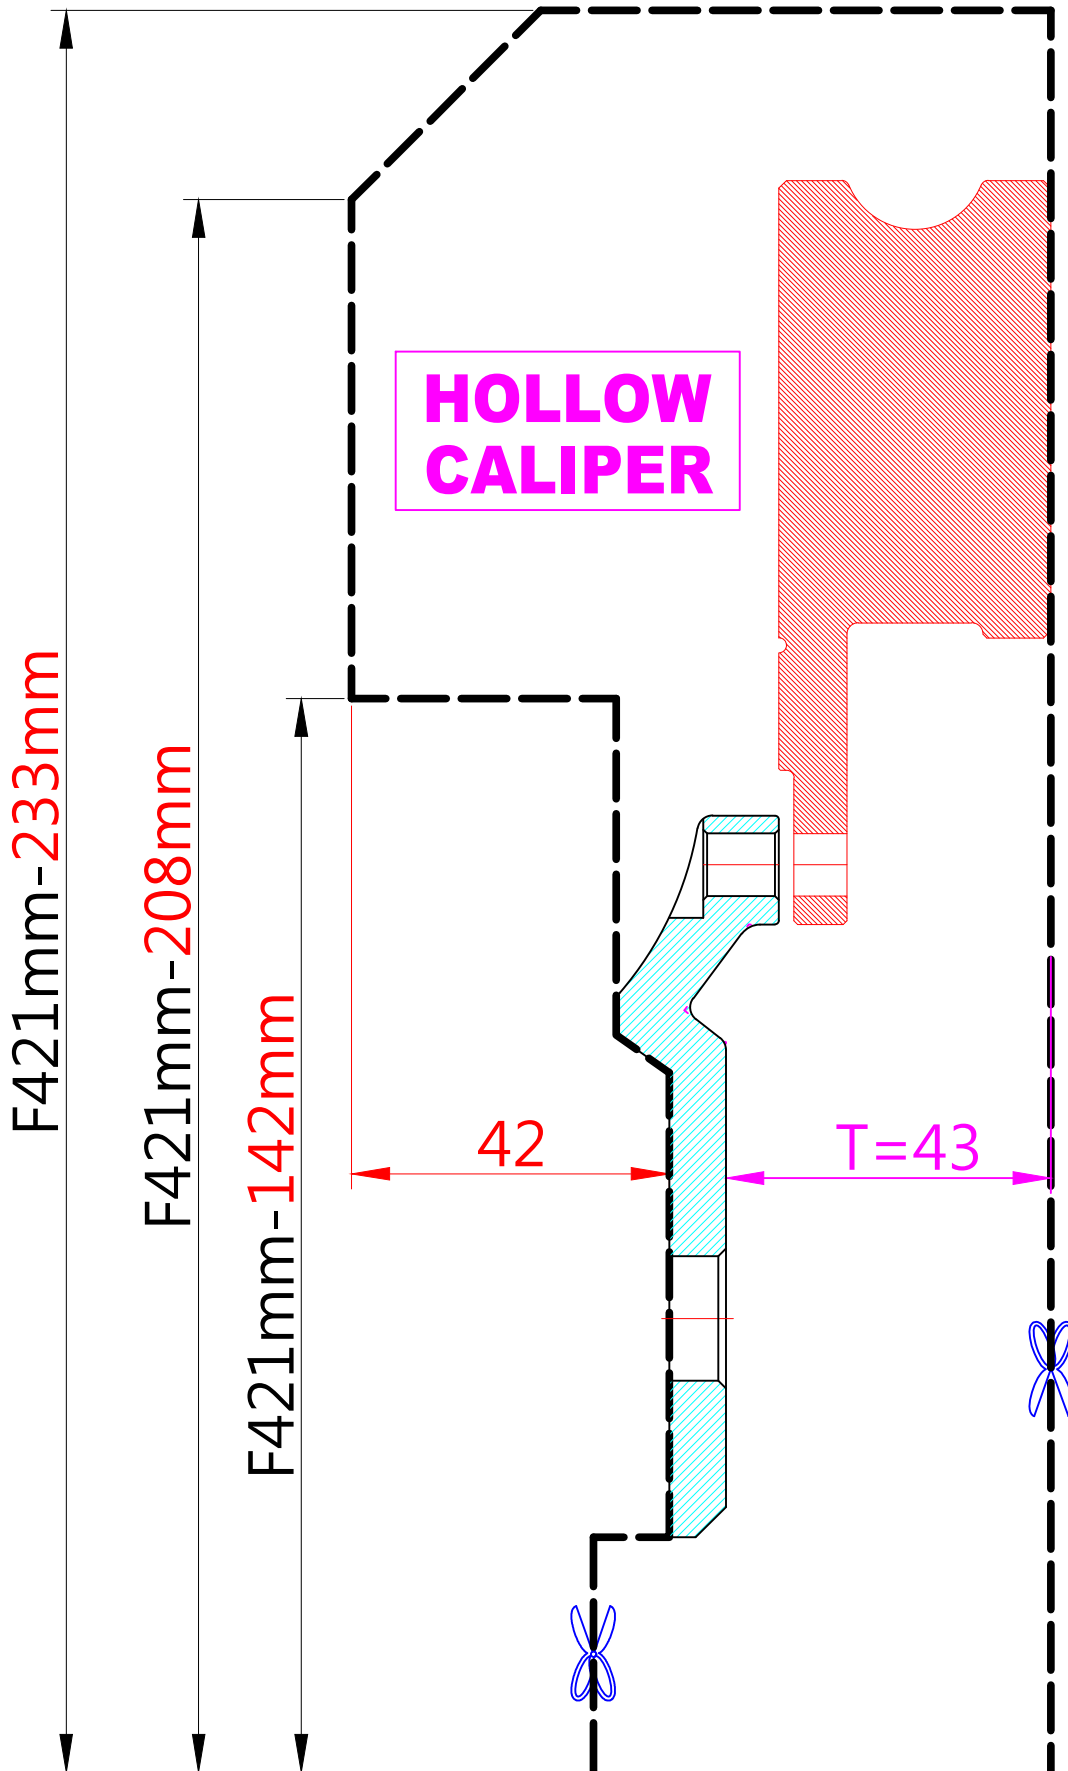

WHEEL FITMENT TEMPLATES

TOYOTA	ALPHARD IV (AH40) AWD	23~UP	
PARTS NO.	ROTOR DIAMETER	FRONT/REAR	PCD
TO73	421mm X 36mm	FRONT	5X120

The wheel fitment is only for your reference and it can not 100% ensure the clearance between caliper and rim is ok. if there is any interference issue, please change your wheel as possible.