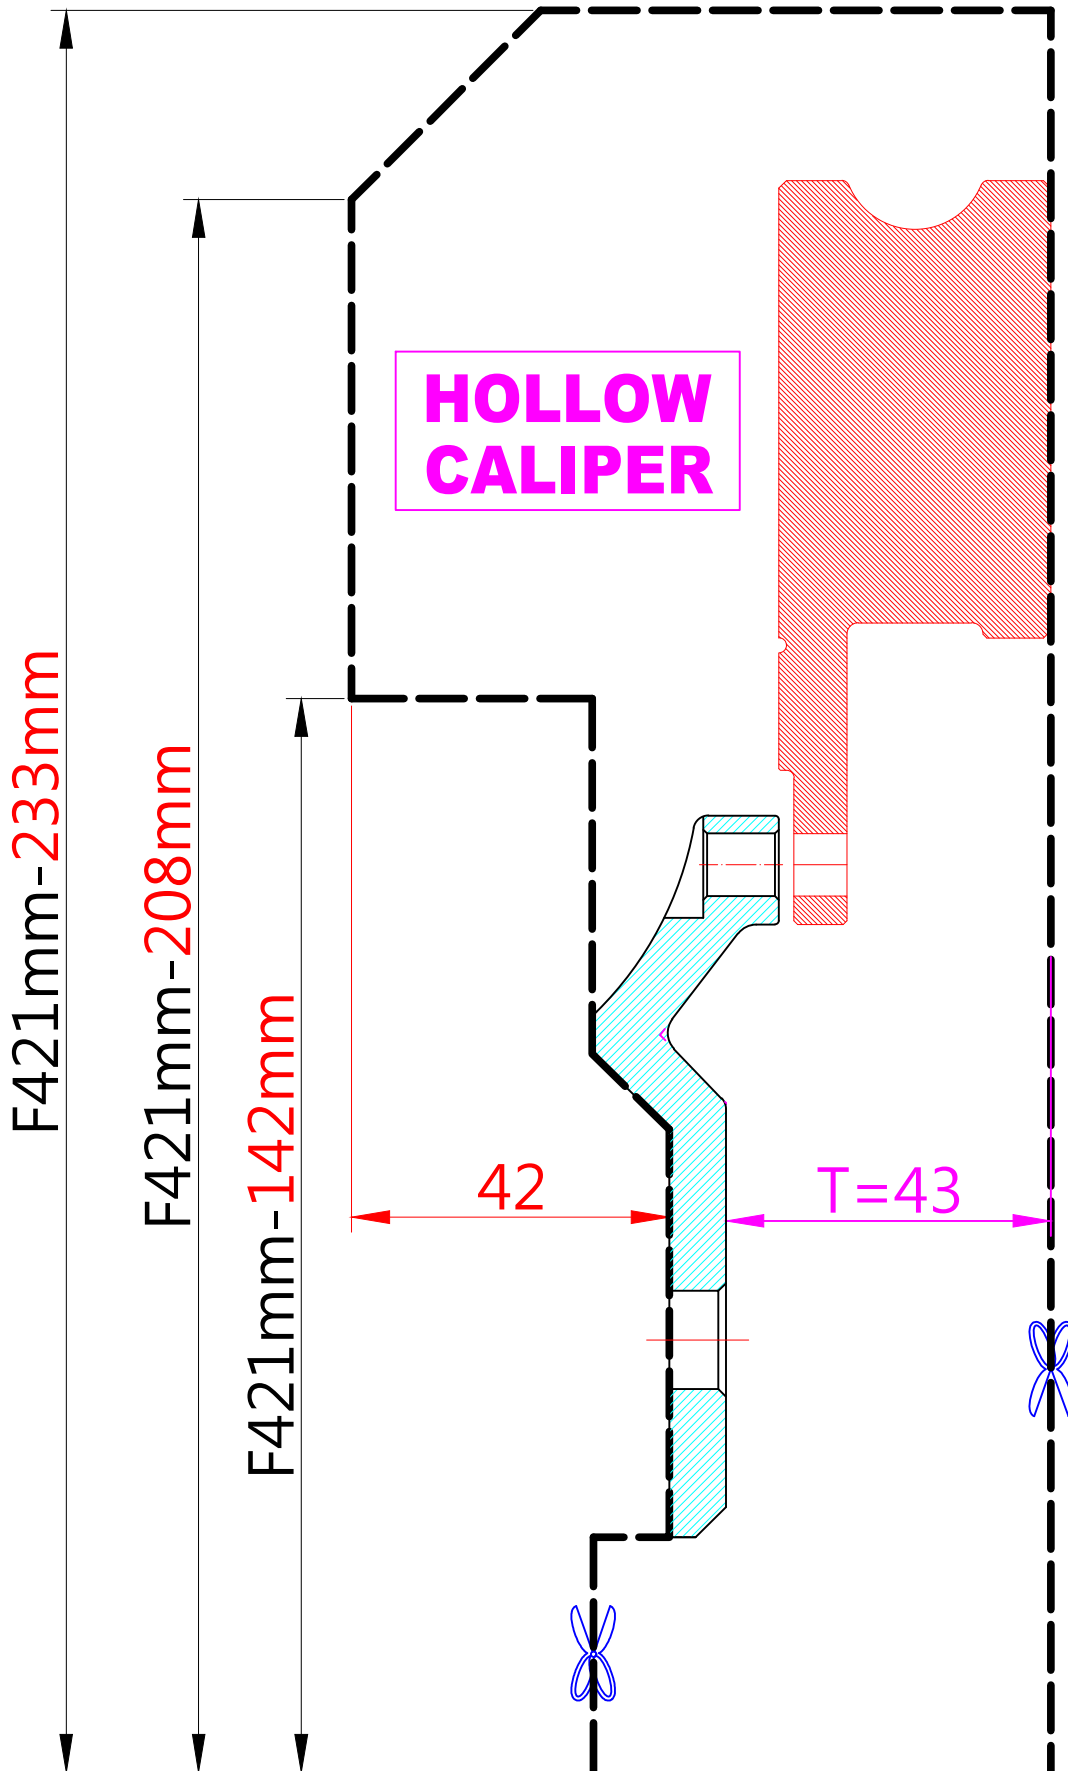

WHEEL FITMENT TEMPLATES

TOYOTA		RAV4 (XA50)		19~UP	
PARTS NO.	ROTOR DIAMETER	FRONT/REAR	PCD		
TO66	421mm X 36mm	FRONT	5X114.3		

The wheel fitment is only for your reference and it can not 100% ensure the clearance between caliper and rim is ok. if there is any interference issue, please change your wheel as possible.