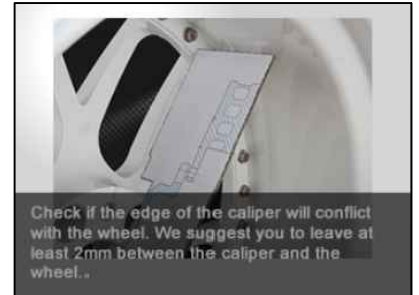

WHEEL FITMENT TEMPLATES

TOYOTA		RAV4 (XA50)		19~UP	
PARTS NO.	ROTOR DIAMETER	FRONT/REAR	PCD		
TO66	421mm X 36mm	FRONT	5X114.3		

The wheel fitment is only for your reference and it can not 100% ensure the clearance between caliper and rim is ok. if there is any interference issue, please change your wheel as possible.