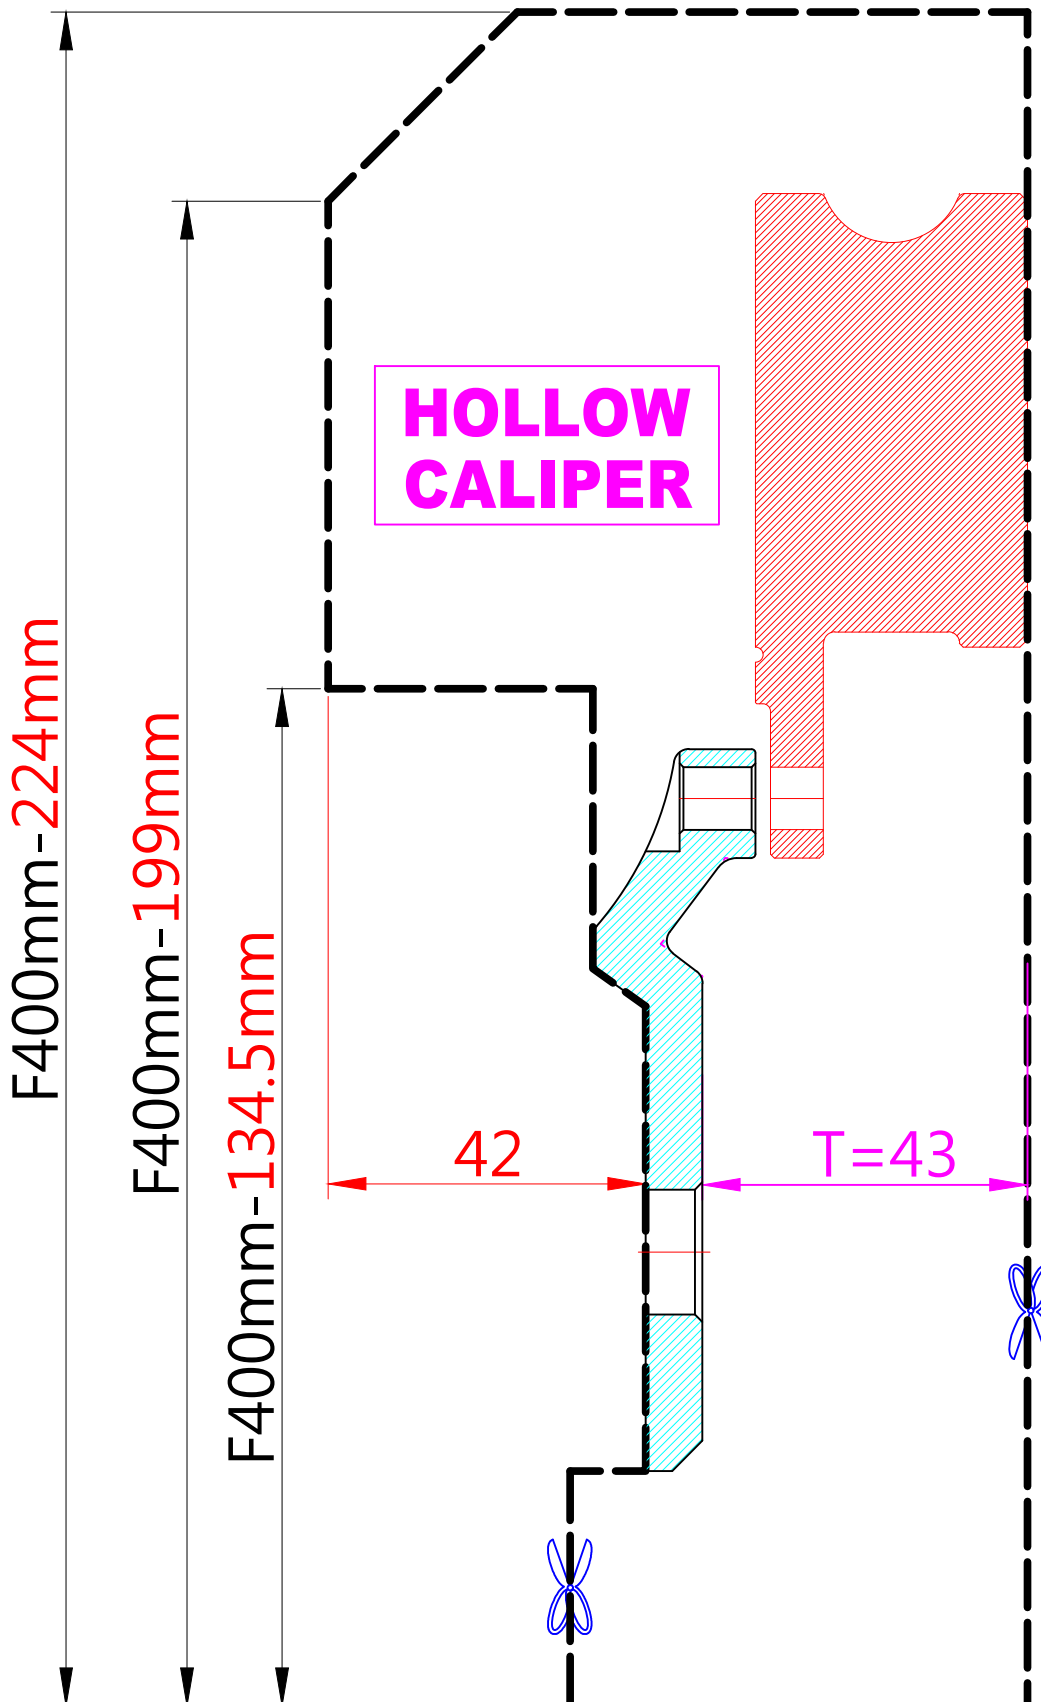

WHEEL FITMENT TEMPLATES

TOYOTA	ALPHARD IV (AH40) AWD	23~UP
PARTS NO.	ROTOR DIAMETER	FRONT/REAR
TO73	400mm X 36mm	FRONT
		PCD
		5X120

The wheel fitment is only for your reference and it can not 100% ensure the clearance between caliper and rim is ok. if there is any interference issue, please change your wheel as possible.