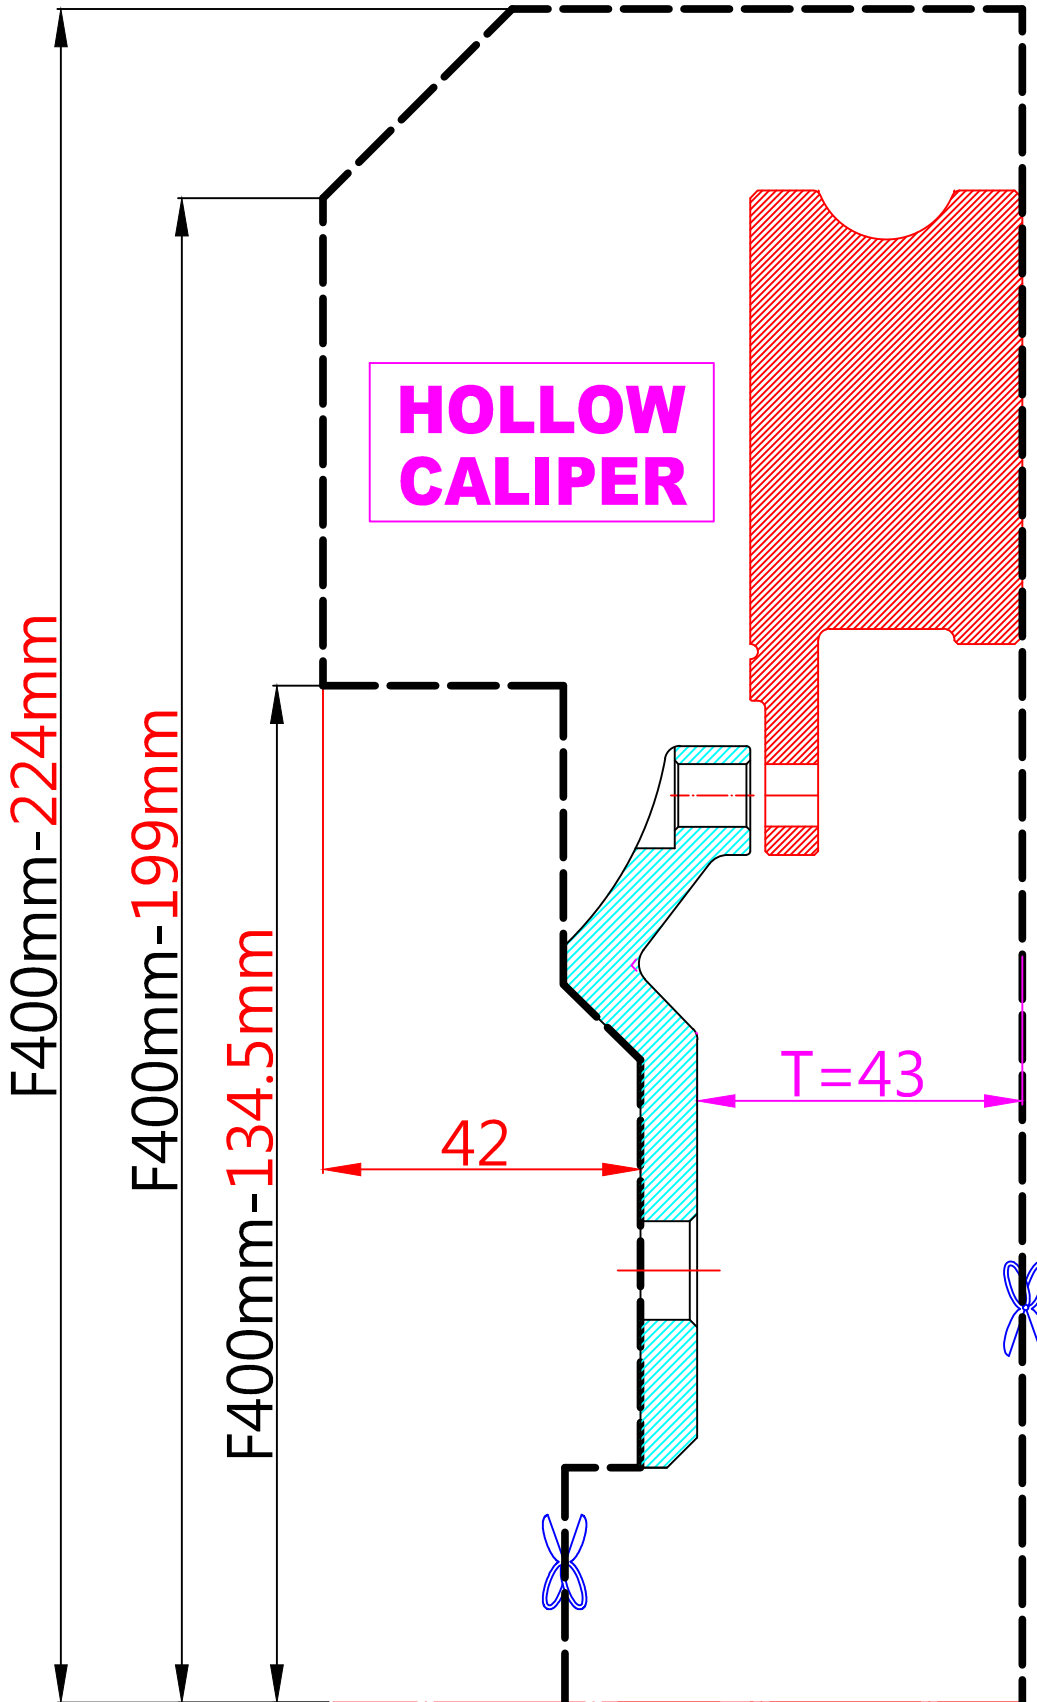

# WHEEL FITMENT TEMPLATES

TOYOTA	RAV4 (XA50)	19~UP	
PARTS NO.	ROTOR DIAMETER	FRONT/REAR	PCD
TO66	400mm X 36mm	FRONT	5X114.3

The wheel fitment is only for your reference and it can not 100% ensure the clearance between caliper and rim is ok. if there is any interference issue, please change your wheel as possible.