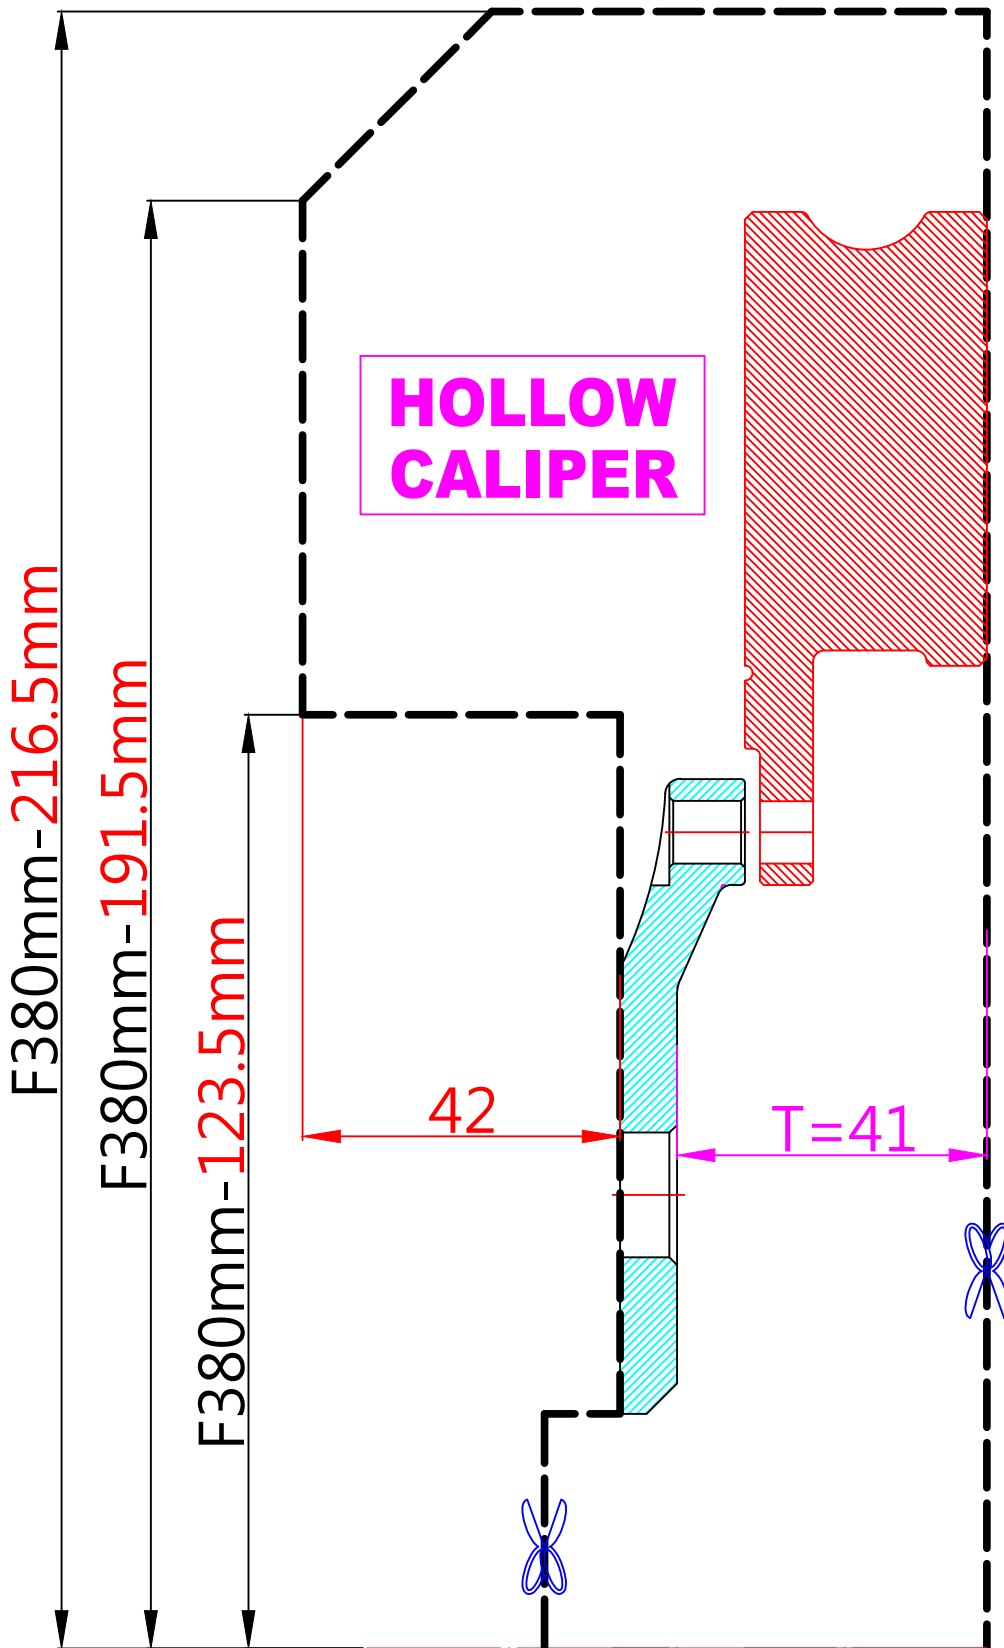

# WHEEL FITMENT TEMPLATES

TOYOTA	ALPHARD IV (AH40) AWD	23~UP
PARTS NO.	ROTOR DIAMETER	FRONT/REAR
TO73	380mm X 32mm	FRONT
		PCD
		5X120

The wheel fitment is only for your reference and it can not 100% ensure the clearance between caliper and rim is ok. if there is any interference issue, please change your wheel as possible.