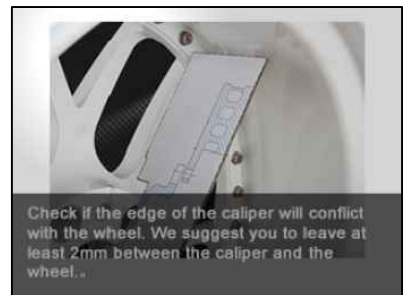

# WHEEL FITMENT TEMPLATES

TOYOTA	ALPHARD IV (AH40) AWD	23~UP
PARTS NO.	ROTOR DIAMETER	FRONT/REAR
TO73	380mm X 32mm	FRONT
		PCD
		5X120

The wheel fitment is only for your reference and it can not 100% ensure the clearance between caliper and rim is ok. if there is any interference issue, please change your wheel as possible.