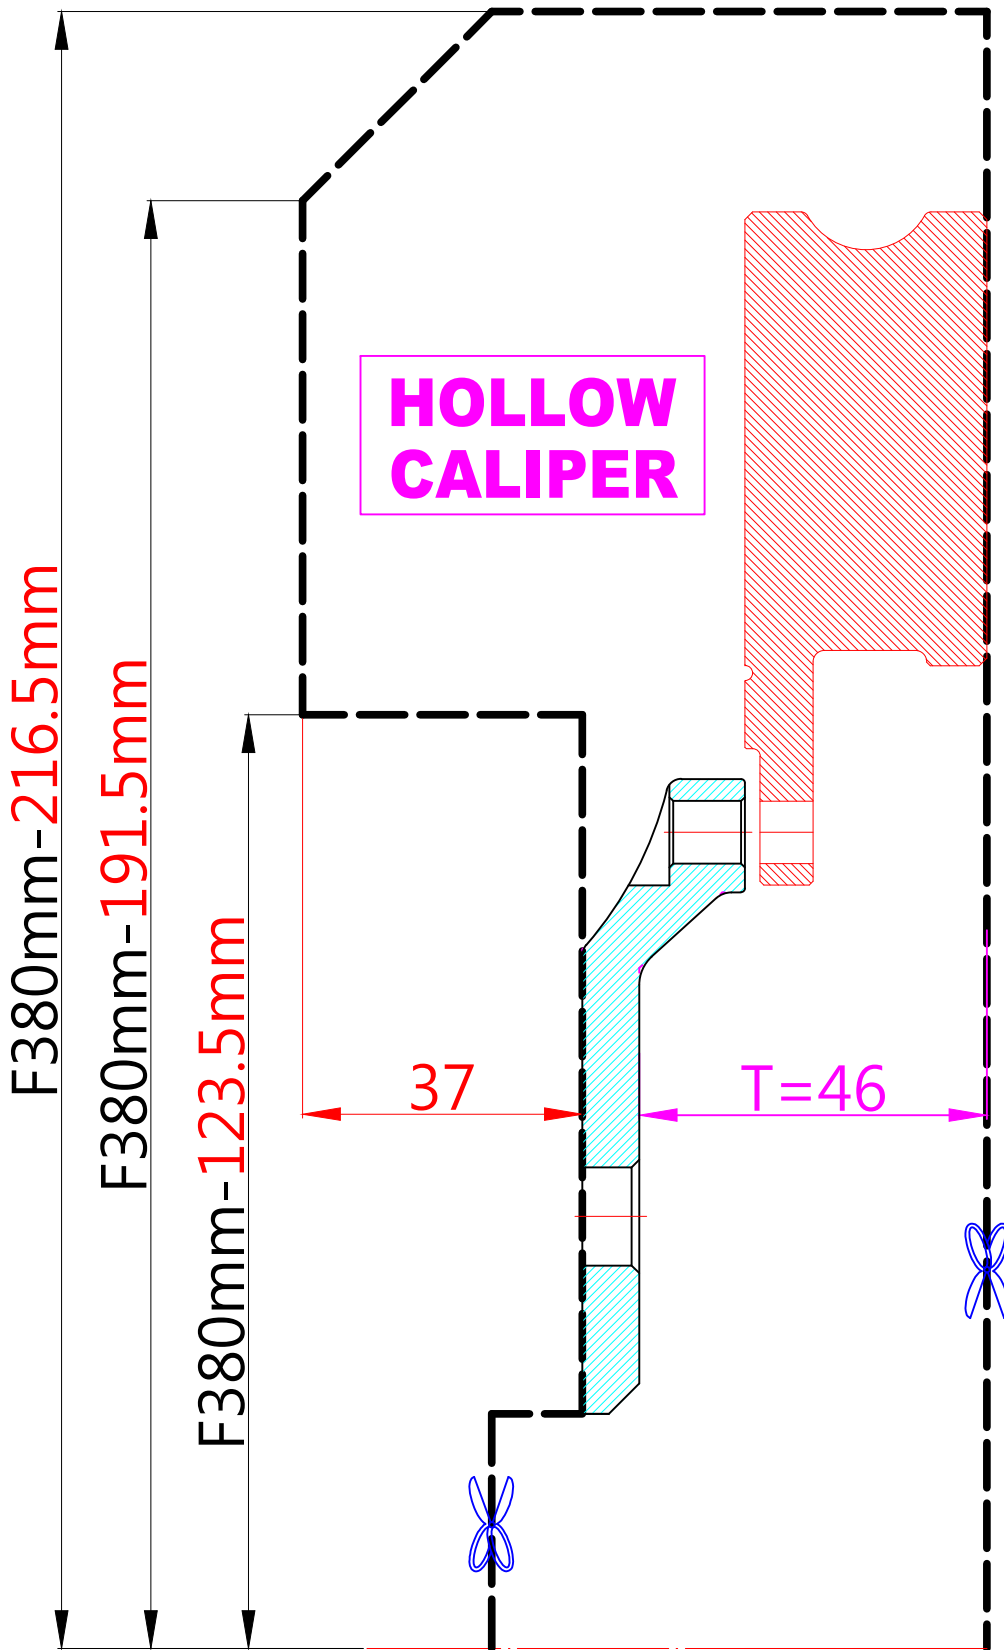

WHEEL FITMENT TEMPLATES

TOYOTA	SUPRA JZA80L	93~98	
PARTS NO.	ROTOR DIAMETER	FRONT/REAR	PCD
T003	380mm X 32mm	FRONT	5*114.3

The wheel fitment is only for your reference and it can not 100% ensure the clearance between caliper and rim is ok. if there is any interference issue, please change your wheel as possible.