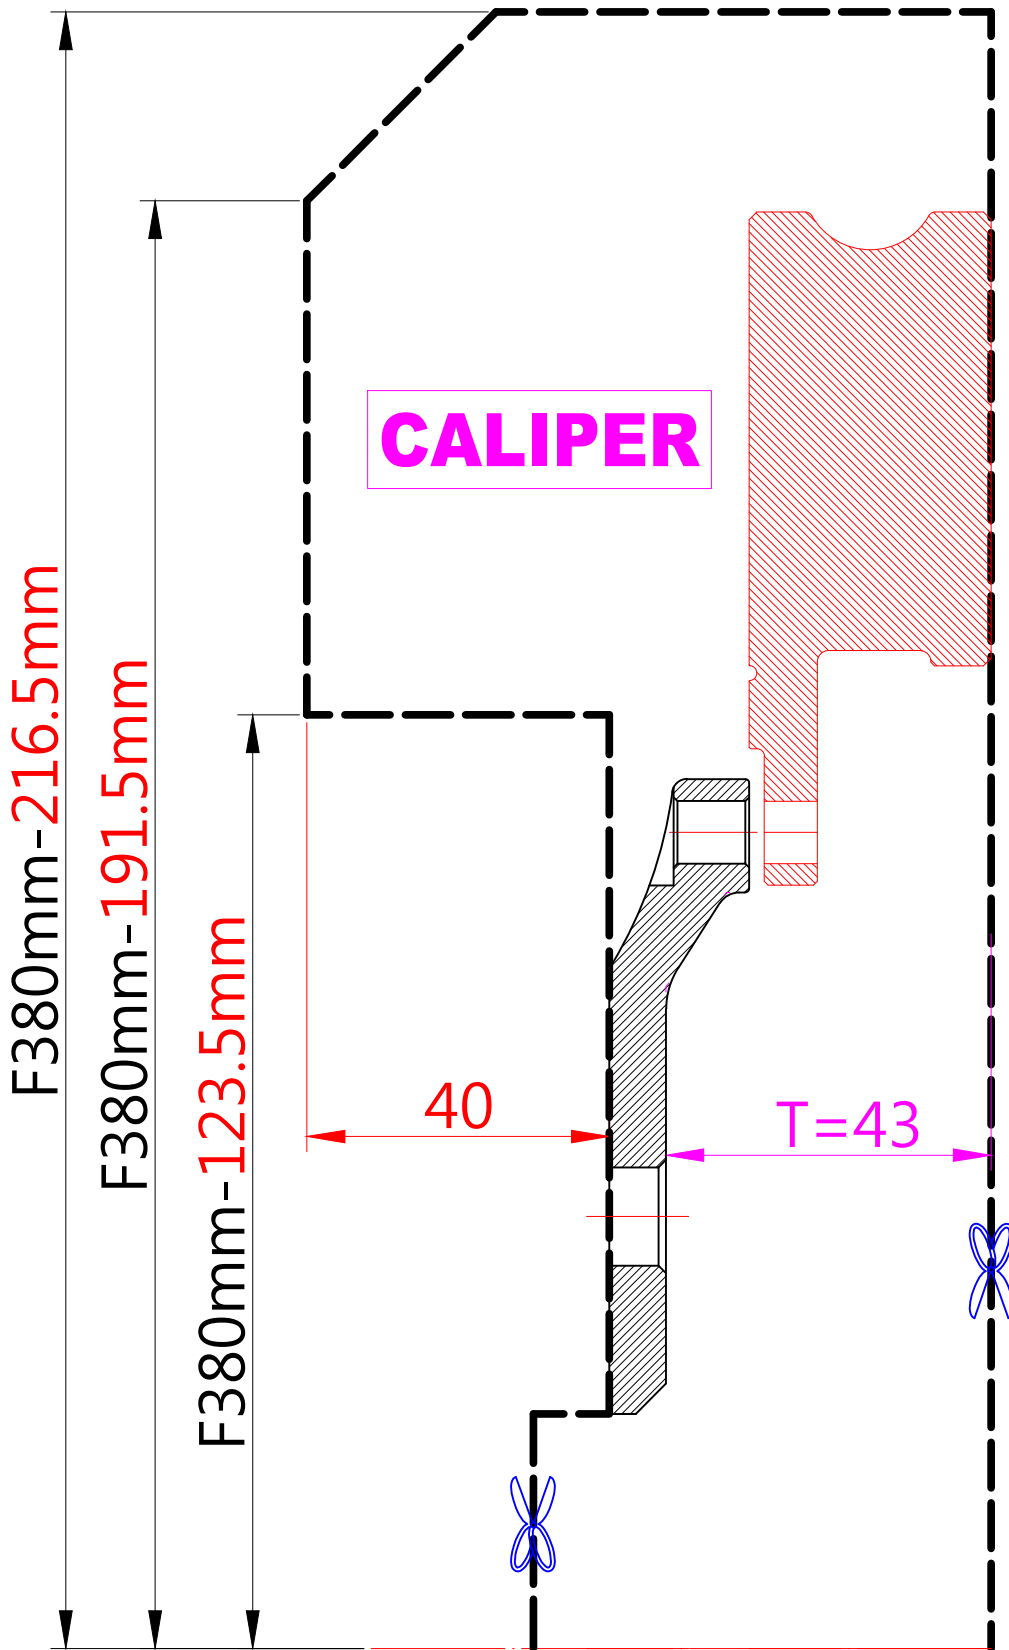

# WHEEL FITMENT TEMPLATES

TOYOTA	RAV4 (XA50)	19~UP	
PARTS NO.	ROTOR DIAMETER	FRONT/REAR	PCD
TO66	380mm X 32mm	FRONT	5X114.3

The wheel fitment is only for your reference and it can not 100% ensure the clearance between caliper and rim is ok. if there is any interference issue, please change your wheel as possible.