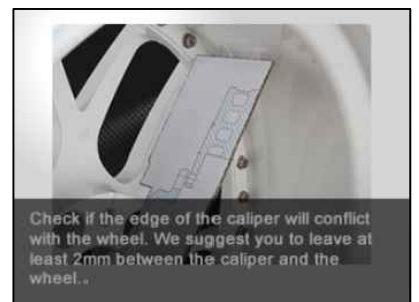

# WHEEL FITMENT TEMPLATES

TOYOTA	RAV4 (XA50)	19~UP	
PARTS NO.	ROTOR DIAMETER	FRONT/REAR	PCD
TO66	380mm X 32mm	FRONT	5X114.3

The wheel fitment is only for your reference and it can not 100% ensure the clearance between caliper and rim is ok. if there is any interference issue, please change your wheel as possible.