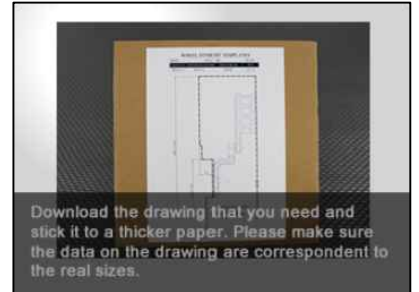

WHEEL FITMENT TEMPLATES

TOYOTA	SUPRA MA70	86~93	
PARTS NO.	ROTOR DIAMETER	FRONT/REAR	PCD
TO23	380mm X 32mm	FRONT	5X114.3

The wheel fitment is only for your reference and it can not 100% ensure the clearance between caliper and rim is ok. if there is any interference issue, please change your wheel as possible.