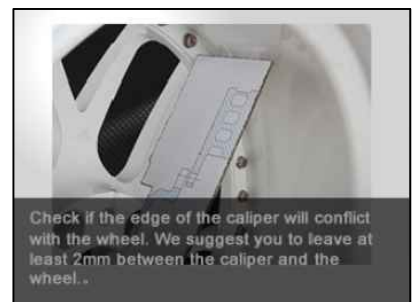

WHEEL FITMENT TEMPLATES

TOYOTA	SUPRA MA70	86~93	
PARTS NO.	ROTOR DIAMETER	FRONT/REAR	PCD
TO23	380mm X 32mm	FRONT	5X114.3

The wheel fitment is only for your reference and it can not 100% ensure the clearance between caliper and rim is ok. if there is any interference issue, please change your wheel as possible.