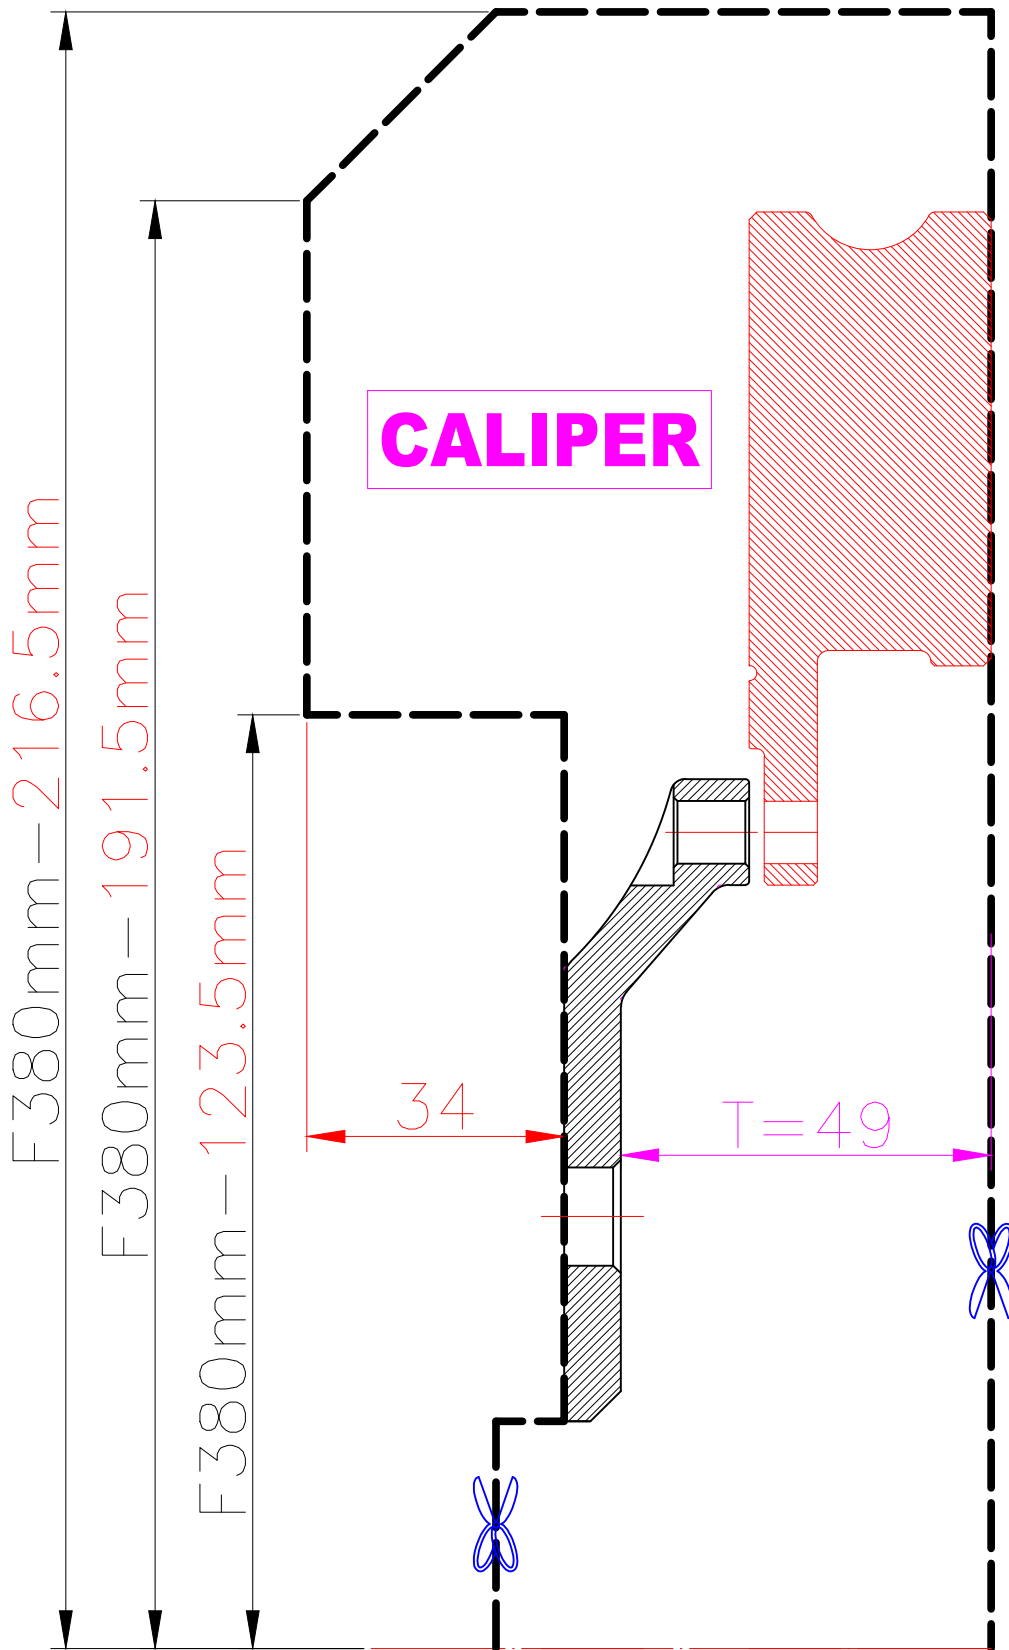

WHEEL FITMENT TEMPLATES

TOYOTA	SUPRA MA70	86~93	
PARTS NO.	ROTOR DIAMETER	FRONT/REAR	PCD
TO23	380mm X 32mm	FRONT	5X114.3

The wheel fitment is only for your reference and it can not 100% ensure the clearance between caliper and rim is ok. if there is any interference issue, please change your wheel as possible.