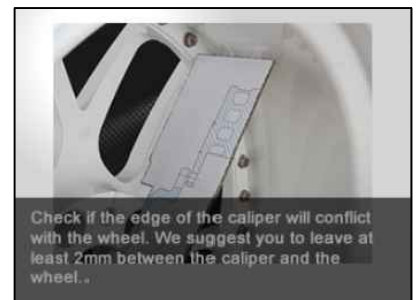

# WHEEL FITMENT TEMPLATES

TOYOTA	ALPHARD IV (AH40) AWD	23~UP	
PARTS NO.	ROTOR DIAMETER	FRONT/REAR	PCD
TO73	356mm X 32mm	FRONT	5X120

The wheel fitment is only for your reference and it can not 100% ensure the clearance between caliper and rim is ok. if there is any interference issue, please change your wheel as possible.