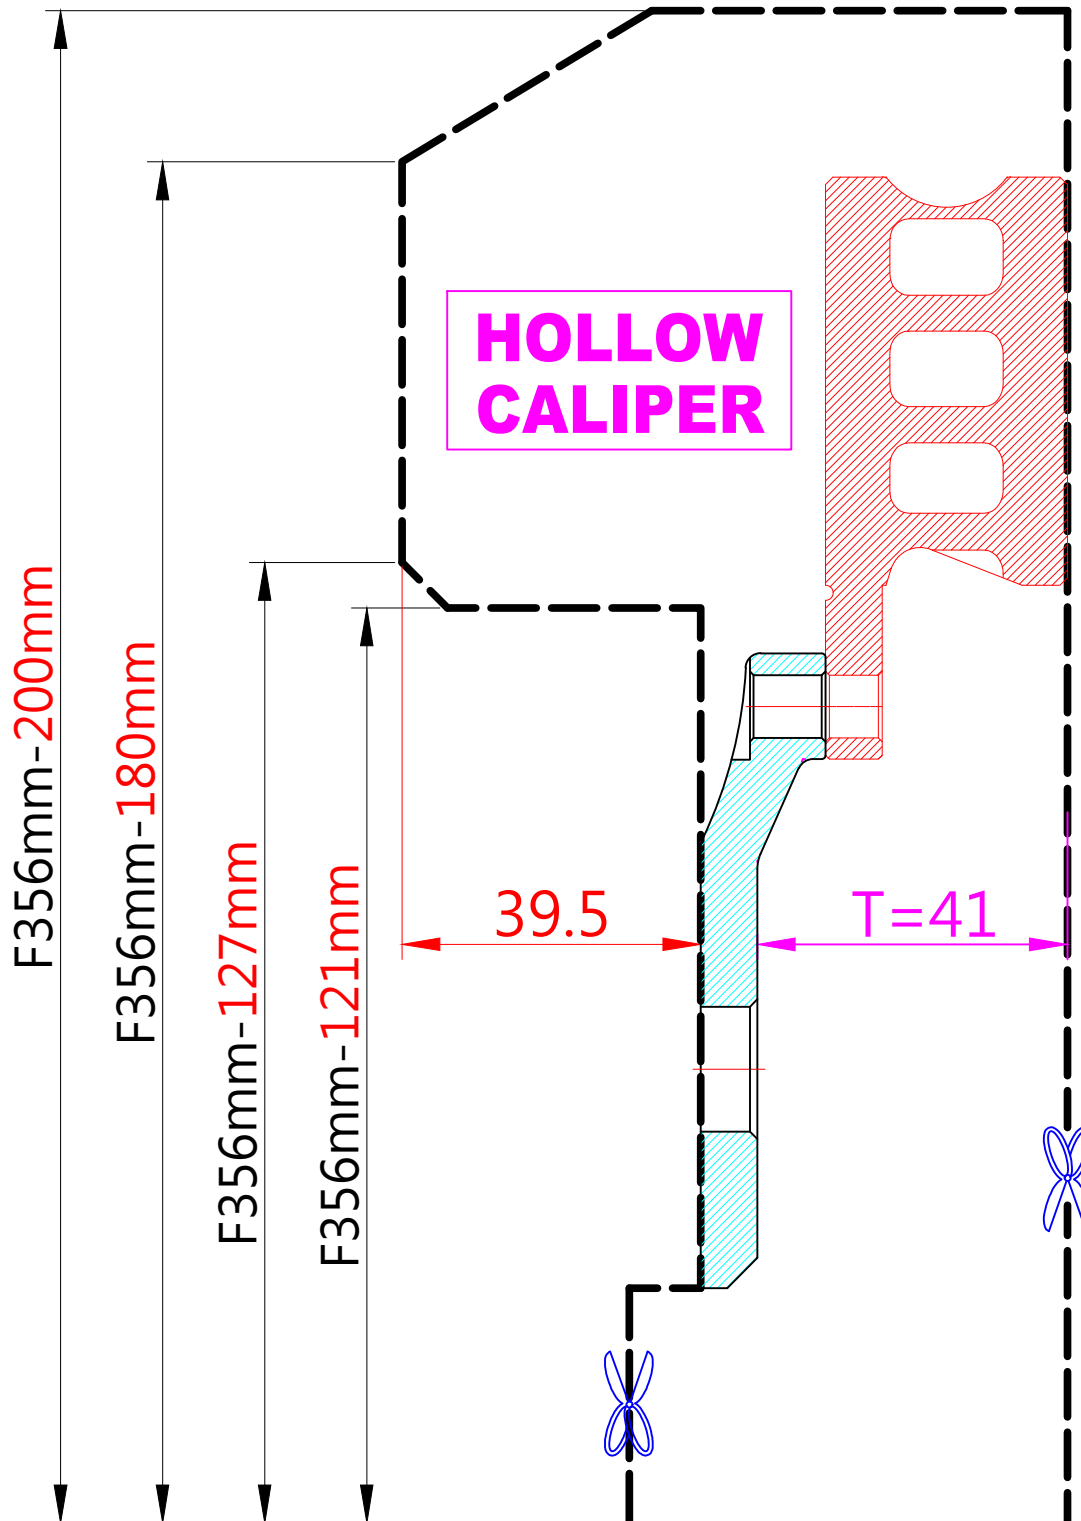

# WHEEL FITMENT TEMPLATES

TOYOTA	ALPHARD IV (AH40) AWD	23~UP	
PARTS NO.	ROTOR DIAMETER	FRONT/REAR	PCD
TO73	356mm X 32mm	FRONT	5X120

The wheel fitment is only for your reference and it can not 100% ensure the clearance between caliper and rim is ok. if there is any interference issue, please change your wheel as possible.