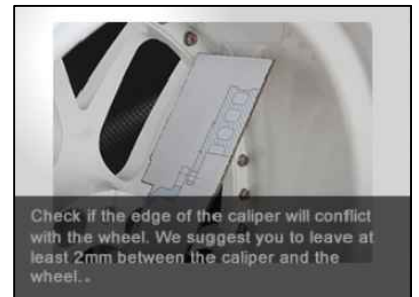

WHEEL FITMENT TEMPLATES

TOYOTA	SUPRA JZA80L	93~98	
PARTS NO.	ROTOR DIAMETER	FRONT/REAR	PCD
TO03	356mm X 32mm	FRONT	5X114.3

The wheel fitment is only for your reference and it can not 100% ensure the clearance between caliper and rim is ok. if there is any interference issue, please change your wheel as possible.