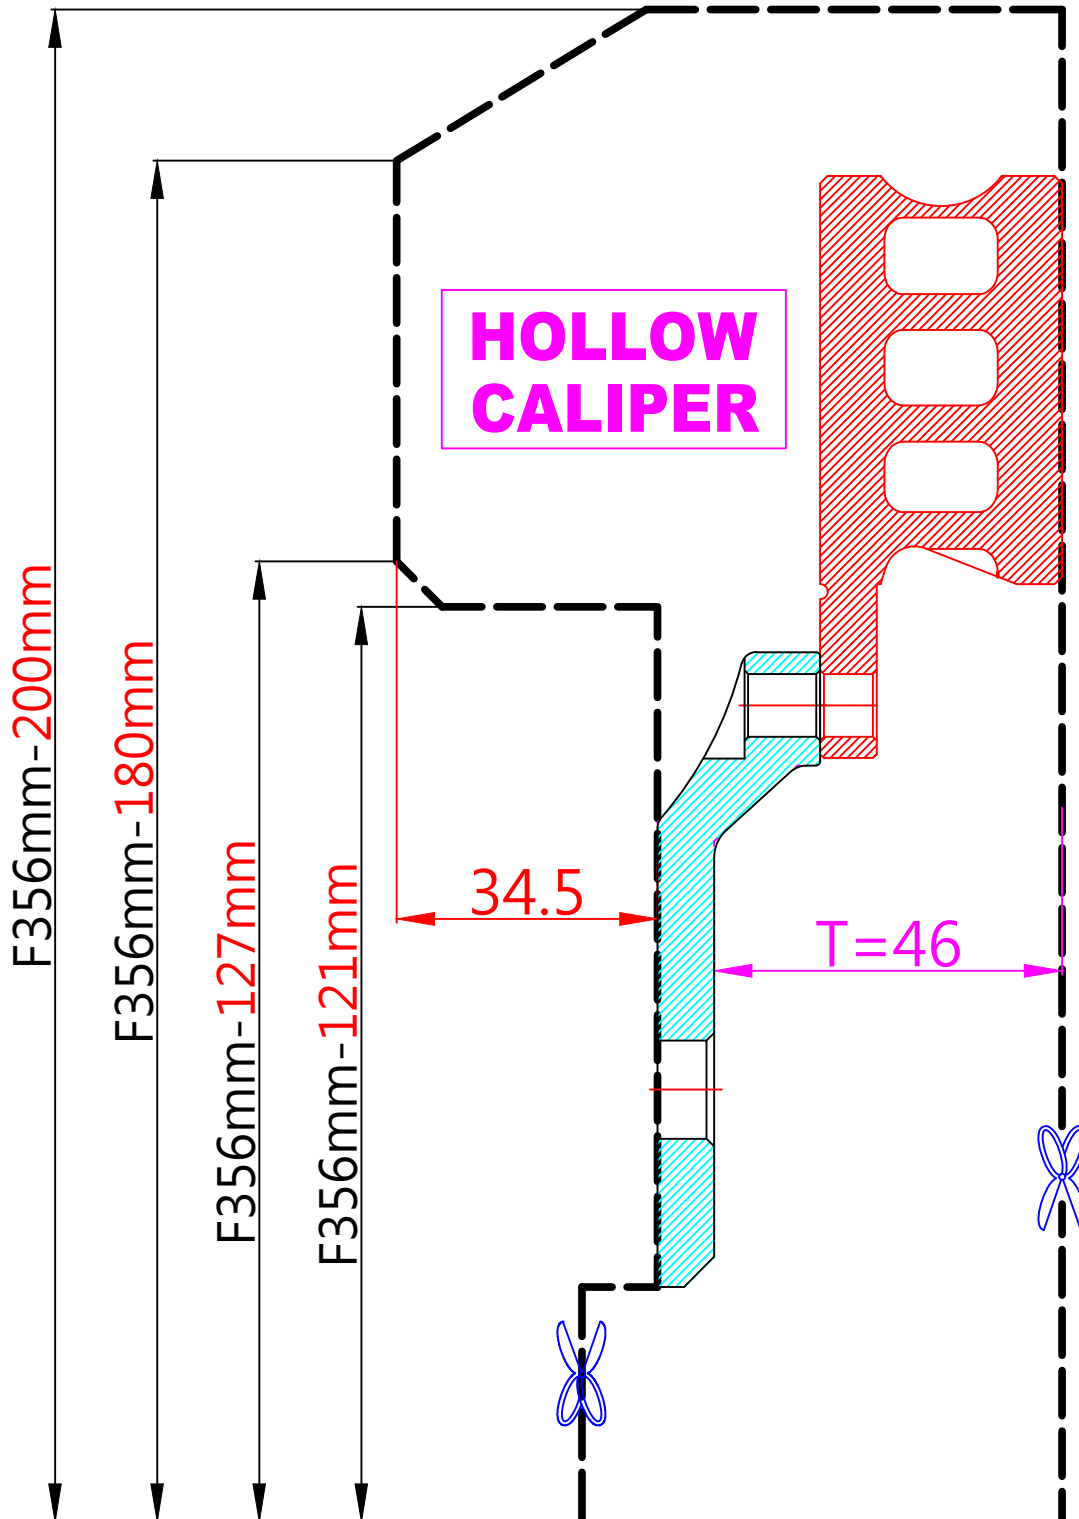

WHEEL FITMENT TEMPLATES

TOYOTA	SUPRA JZA80L	93~98	
PARTS NO.	ROTOR DIAMETER	FRONT/REAR	PCD
TO03	356mm X 32mm	FRONT	5X114.3

The wheel fitment is only for your reference and it can not 100% ensure the clearance between caliper and rim is ok. if there is any interference issue, please change your wheel as possible.