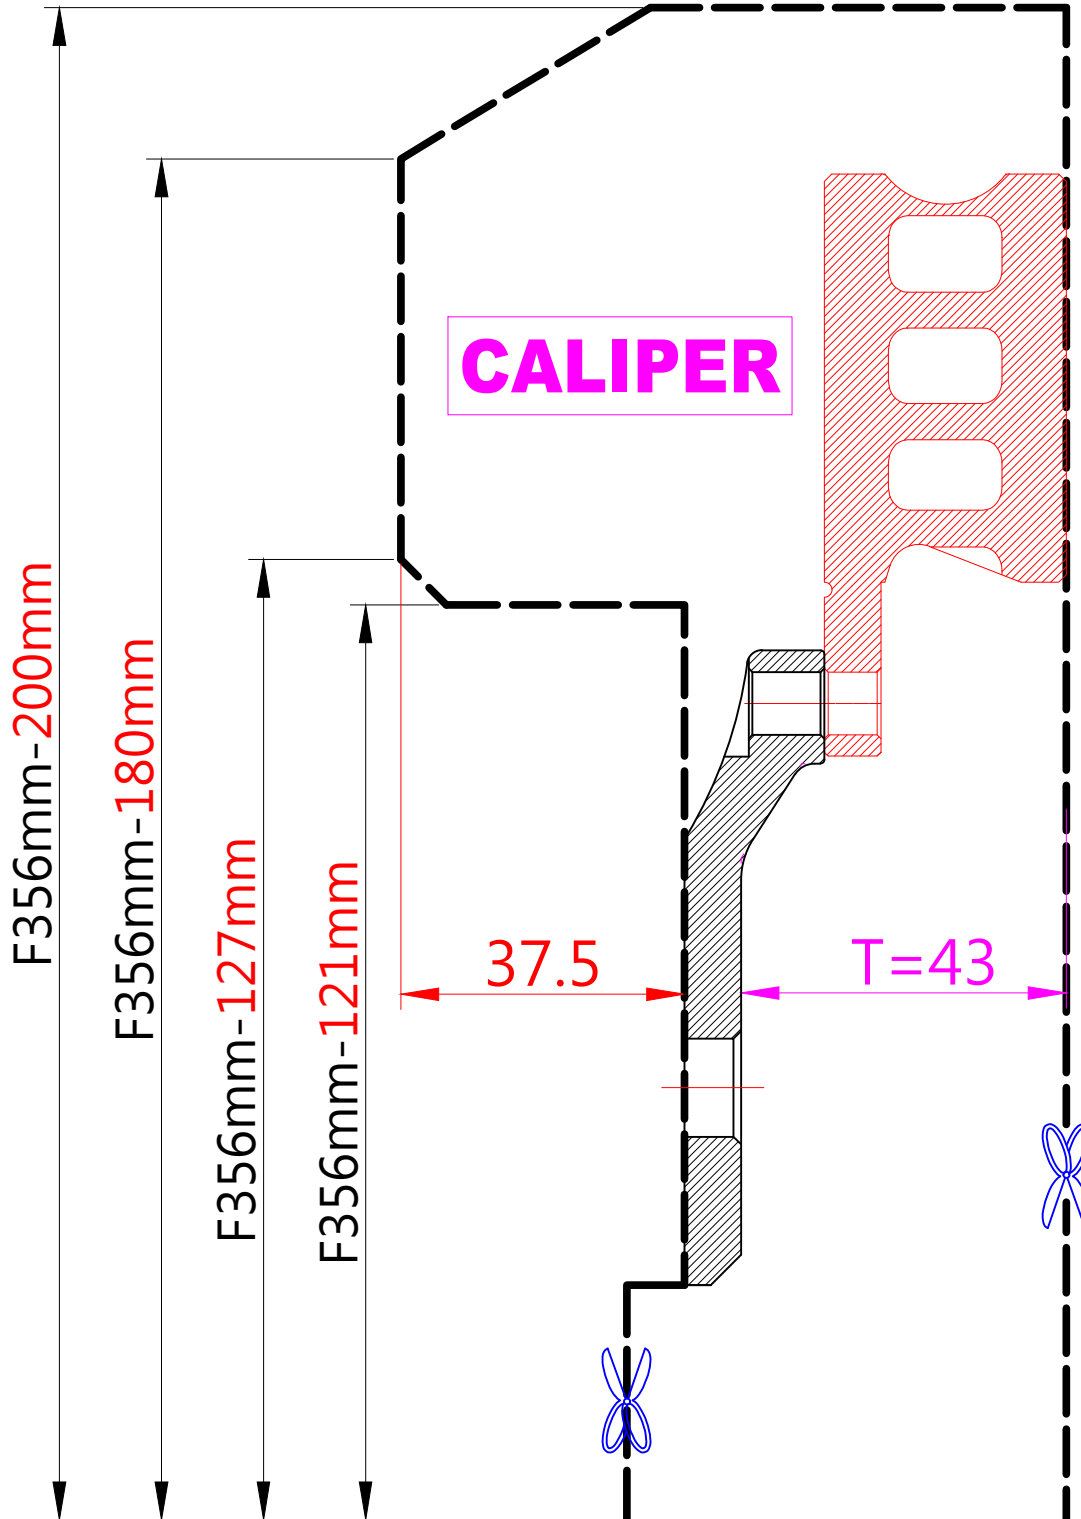

# WHEEL FITMENT TEMPLATES

TOYOTA		RAV4 (XA50)		19~UP
PARTS NO.	ROTOR DIAMETER	FRONT/REAR	PCD	
TO66	356mm X 32mm	FRONT	5X114.3	

The wheel fitment is only for your reference and it can not 100% ensure the clearance between caliper and rim is ok. if there is any interference issue, please change your wheel as possible.