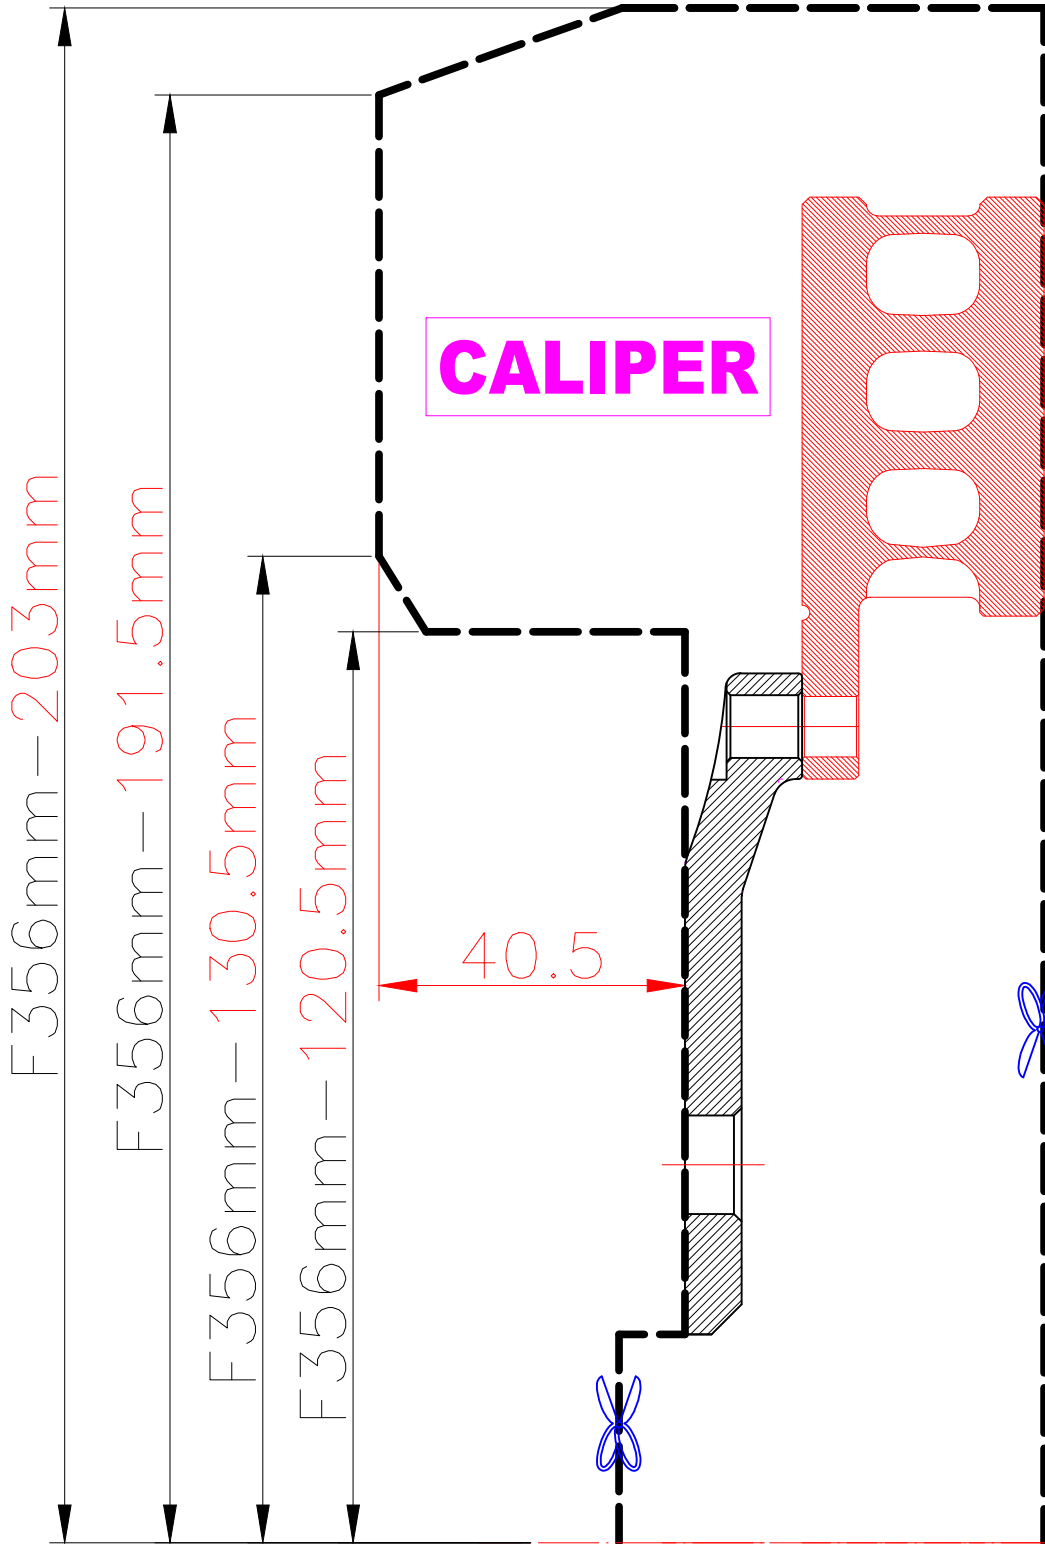

WHEEL FITMENT TEMPLATES

| TOYOTA | | COROLLA SPORT/AURIS (E210) | | 18~UP |
|-----------|----------------|----------------------------|-------|-------|
| PARTS NO. | ROTOR DIAMETER | FRONT/REAR | PCD | |
| TO60 | 356mm X 32mm | FRONT | 5X100 | |

The wheel fitment is only for your reference and it can not 100% ensure the clearance between caliper and rim is ok. if there is any interference issue, please change your wheel as possible.