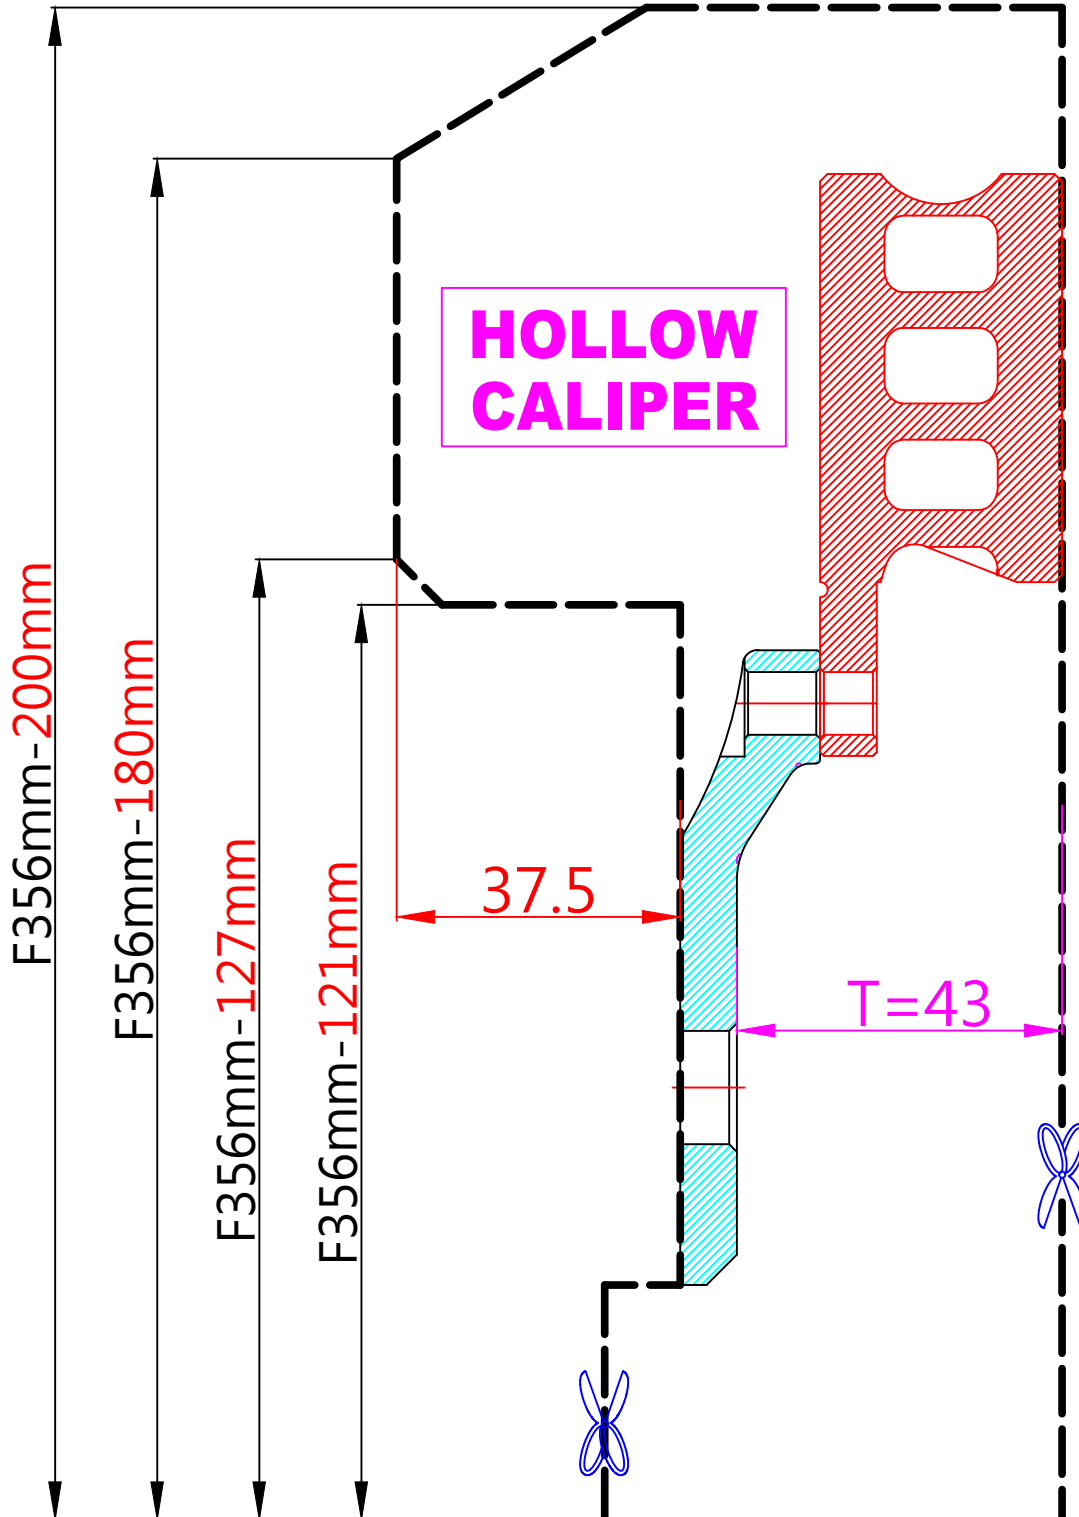

WHEEL FITMENT TEMPLATES

TOYOTA	ALPHARD II(AH20)	08~14	
PARTS NO.	ROTOR DIAMETER	FRONT/REAR	PCD
TO32	356mm X 32mm	FRONT	5X114.3

The wheel fitment is only for your reference and it can not 100% ensure the clearance between caliper and rim is ok. if there is any interference issue, please change your wheel as possible.