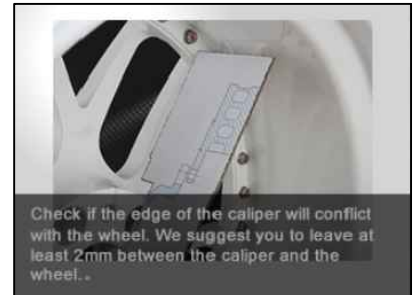

WHEEL FITMENT TEMPLATES

TOYOTA	ALPHARD II(AH20)	08~14	
PARTS NO.	ROTOR DIAMETER	FRONT/REAR	PCD
TO32	356mm X 32mm	FRONT	5X114.3

The wheel fitment is only for your reference and it can not 100% ensure the clearance between caliper and rim is ok. if there is any interference issue, please change your wheel as possible.