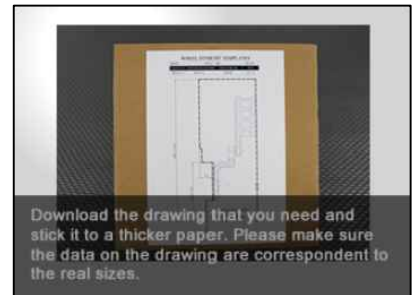

# WHEEL FITMENT TEMPLATES

TOYOTA		SUPRA MA70		86~93
PARTS NO.	ROTOR DIAMETER	FRONT/REAR	PCD	
TO23	356mm X 32mm	FRONT	5X114.3	

The wheel fitment is only for your reference and it can not 100% ensure the clearance between caliper and rim is ok. if there is any interference issue, please change your wheel as possible.