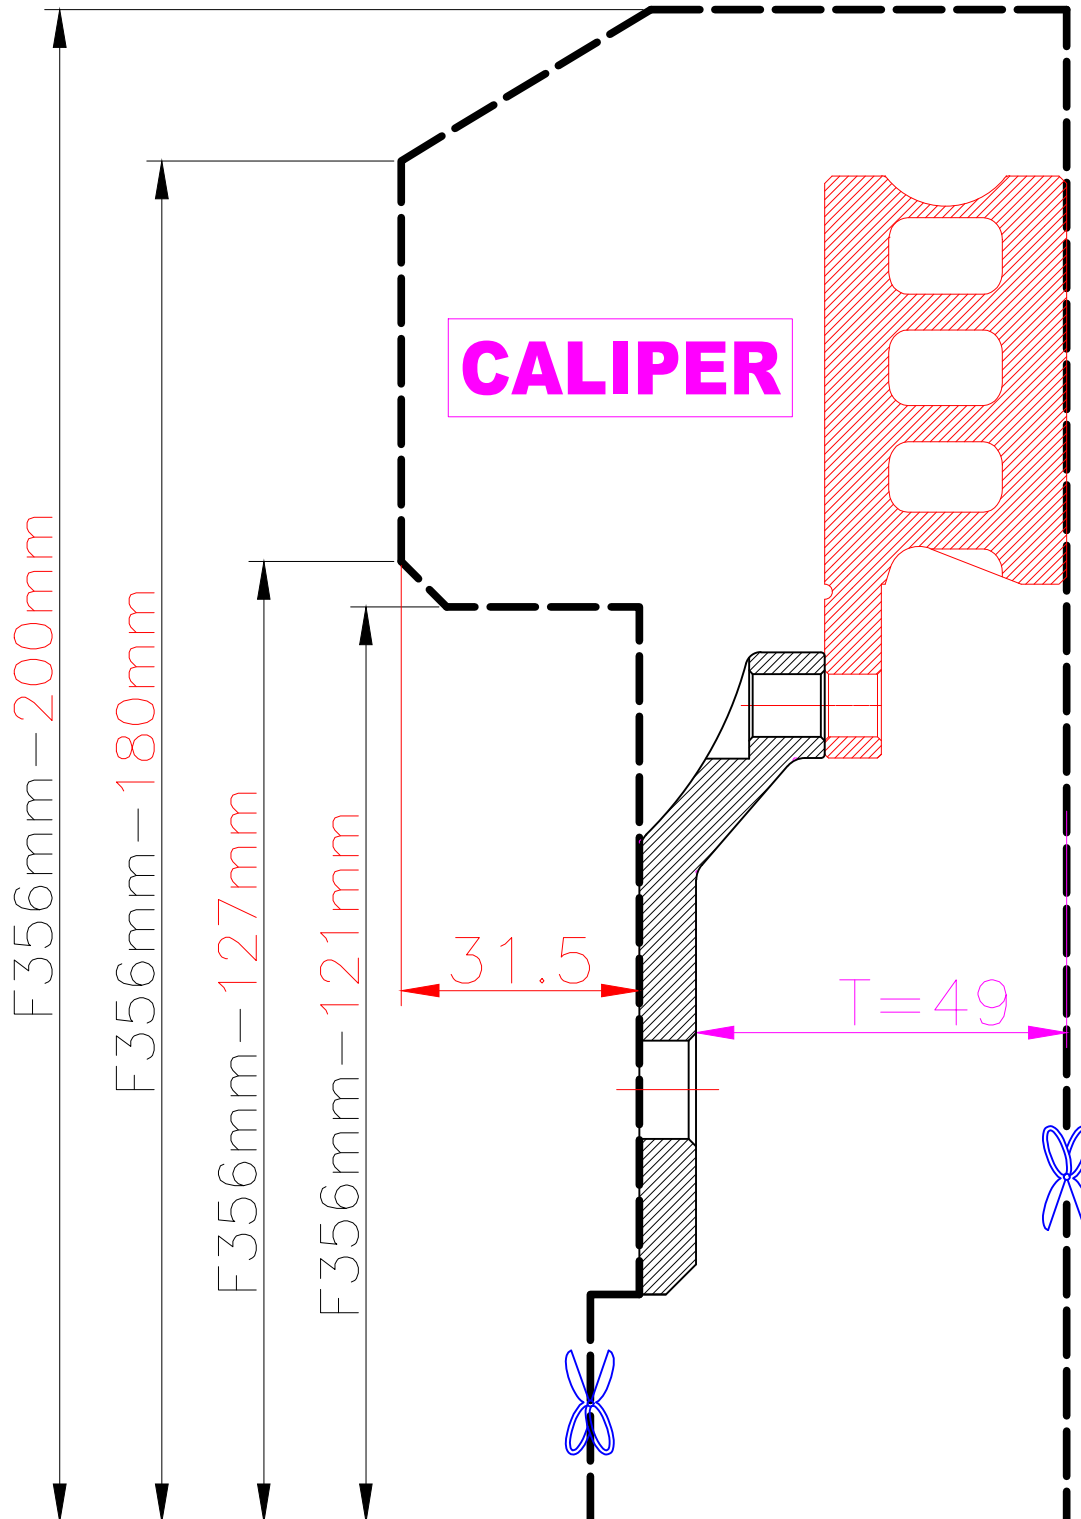

# WHEEL FITMENT TEMPLATES

TOYOTA		SUPRA MA70		86~93
PARTS NO.	ROTOR DIAMETER	FRONT/REAR	PCD	
TO23	356mm X 32mm	FRONT	5X114.3	

The wheel fitment is only for your reference and it can not 100% ensure the clearance between caliper and rim is ok. if there is any interference issue, please change your wheel as possible.