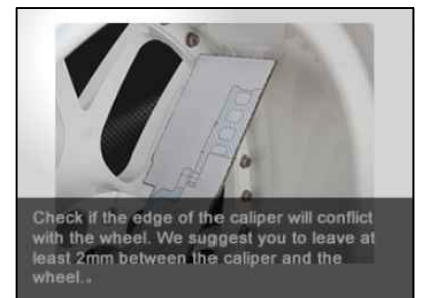

WHEEL FITMENT TEMPLATES

TOYOTA	ALPHARD IV (AH40) AWD	23~UP	
PARTS NO.	ROTOR DIAMETER	FRONT/REAR	PCD
TO73	330mm X 32mm	FRONT	5X120

The wheel fitment is only for your reference and it can not 100% ensure the clearance between caliper and rim is ok. if there is any interference issue, please change your wheel as possible.