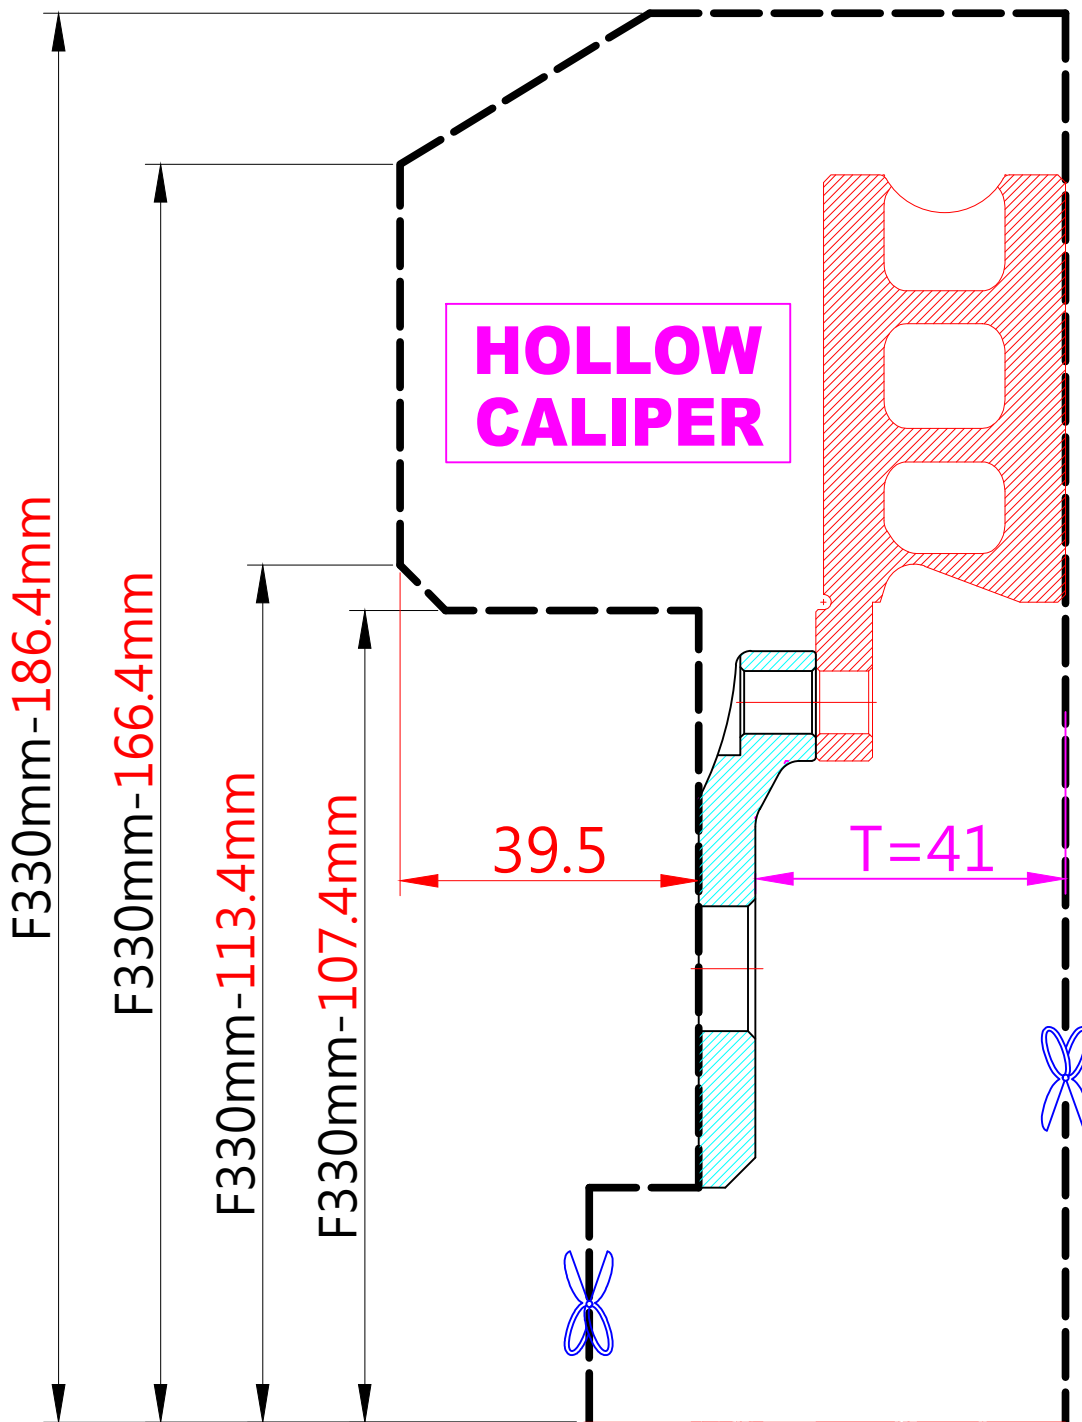

WHEEL FITMENT TEMPLATES

TOYOTA	ALPHARD IV (AH40) AWD	23~UP	
PARTS NO.	ROTOR DIAMETER	FRONT/REAR	PCD
TO73	330mm X 32mm	FRONT	5X120

The wheel fitment is only for your reference and it can not 100% ensure the clearance between caliper and rim is ok. if there is any interference issue, please change your wheel as possible.