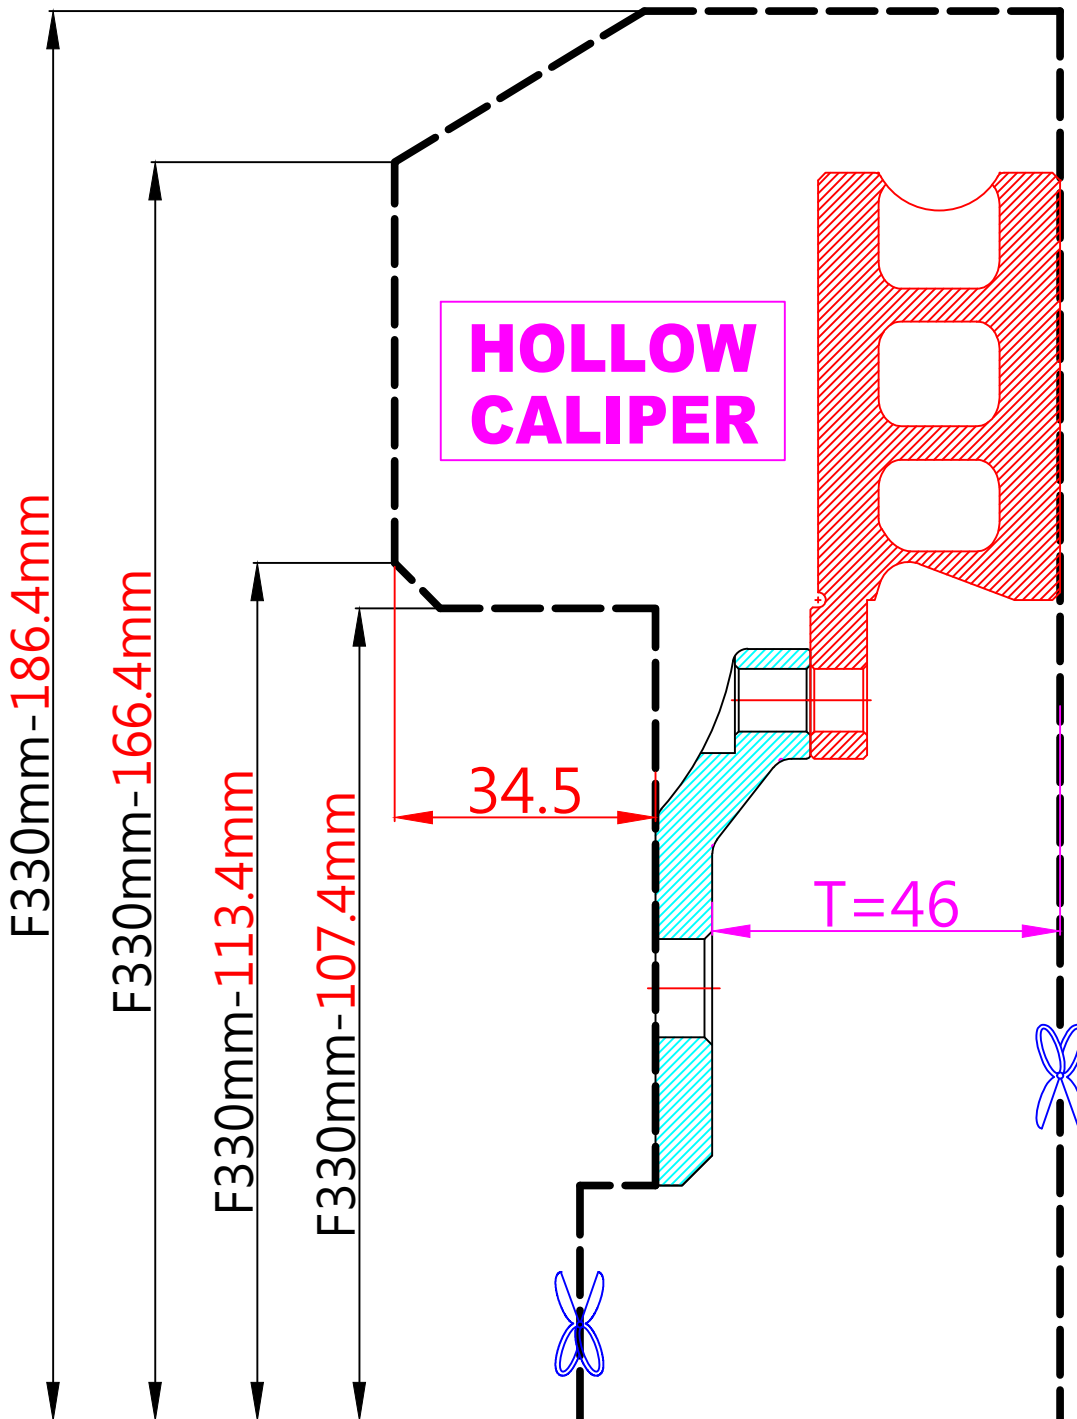

WHEEL FITMENT TEMPLATES

TOYOTA	SUPRA JZA80L	93~98	
PARTS NO.	ROTOR DIAMETER	FRONT/REAR	PCD
TO03	330mm X 32mm	FRONT	5X114.3

The wheel fitment is only for your reference and it can not 100% ensure the clearance between caliper and rim is ok. if there is any interference issue, please change your wheel as possible.