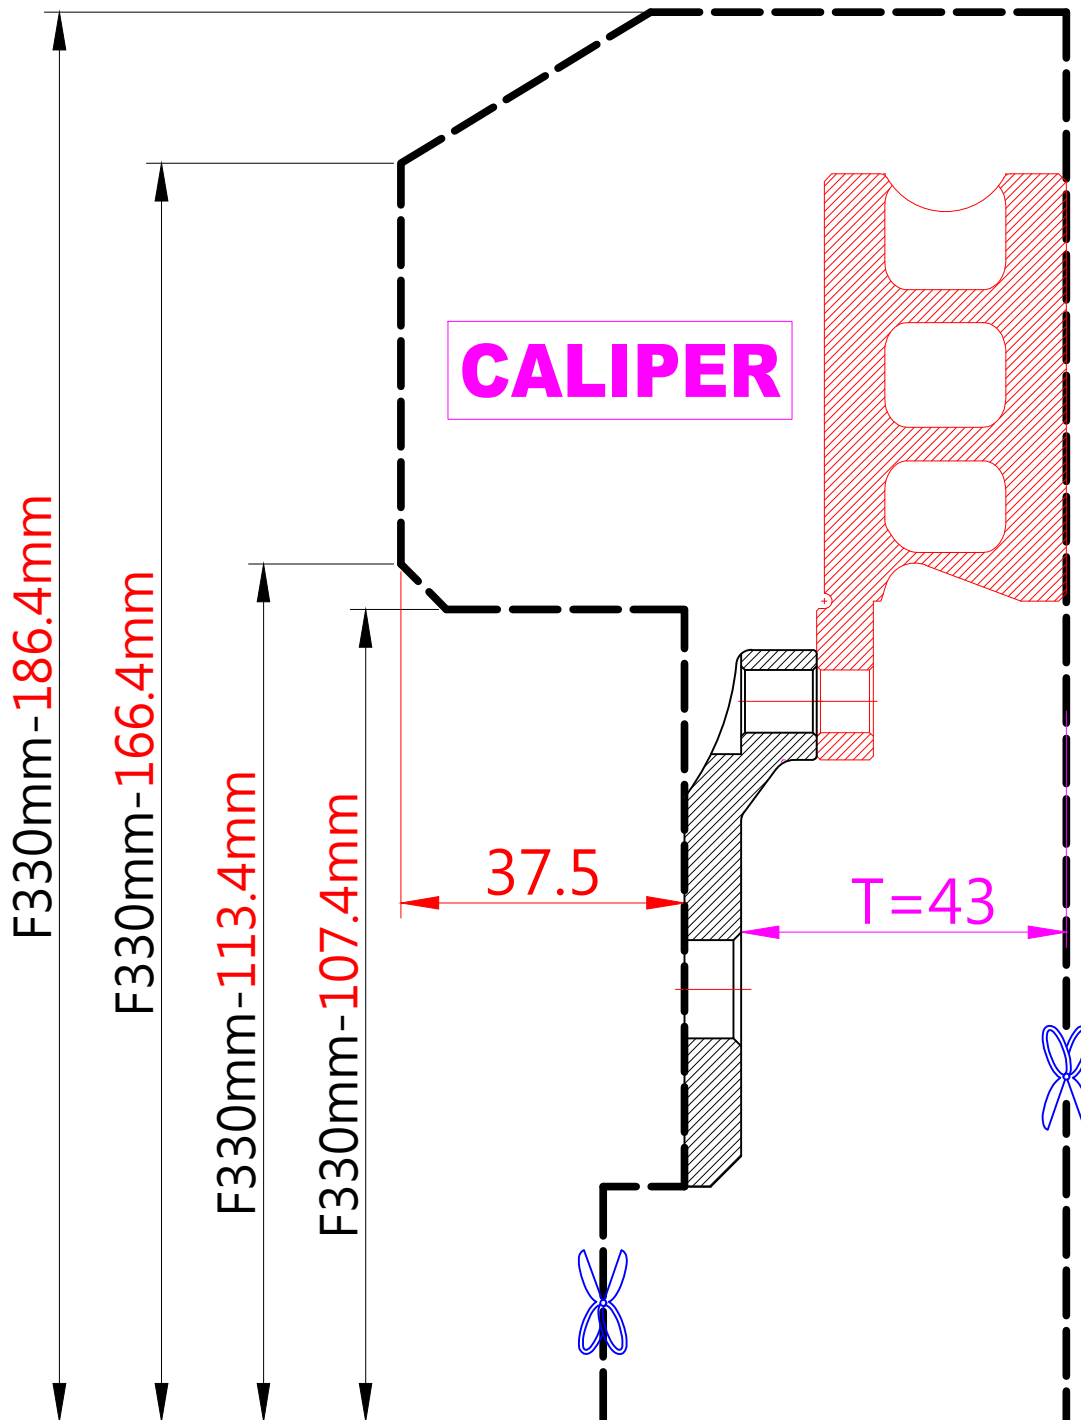

WHEEL FITMENT TEMPLATES

TOYOTA		RAV4 (XA50)		19~UP	
PARTS NO.	ROTOR DIAMETER	FRONT/REAR	PCD		
TO66	330mm X 32mm	FRONT	5X114.3		

The wheel fitment is only for your reference and it can not 100% ensure the clearance between caliper and rim is ok. if there is any interference issue, please change your wheel as possible.