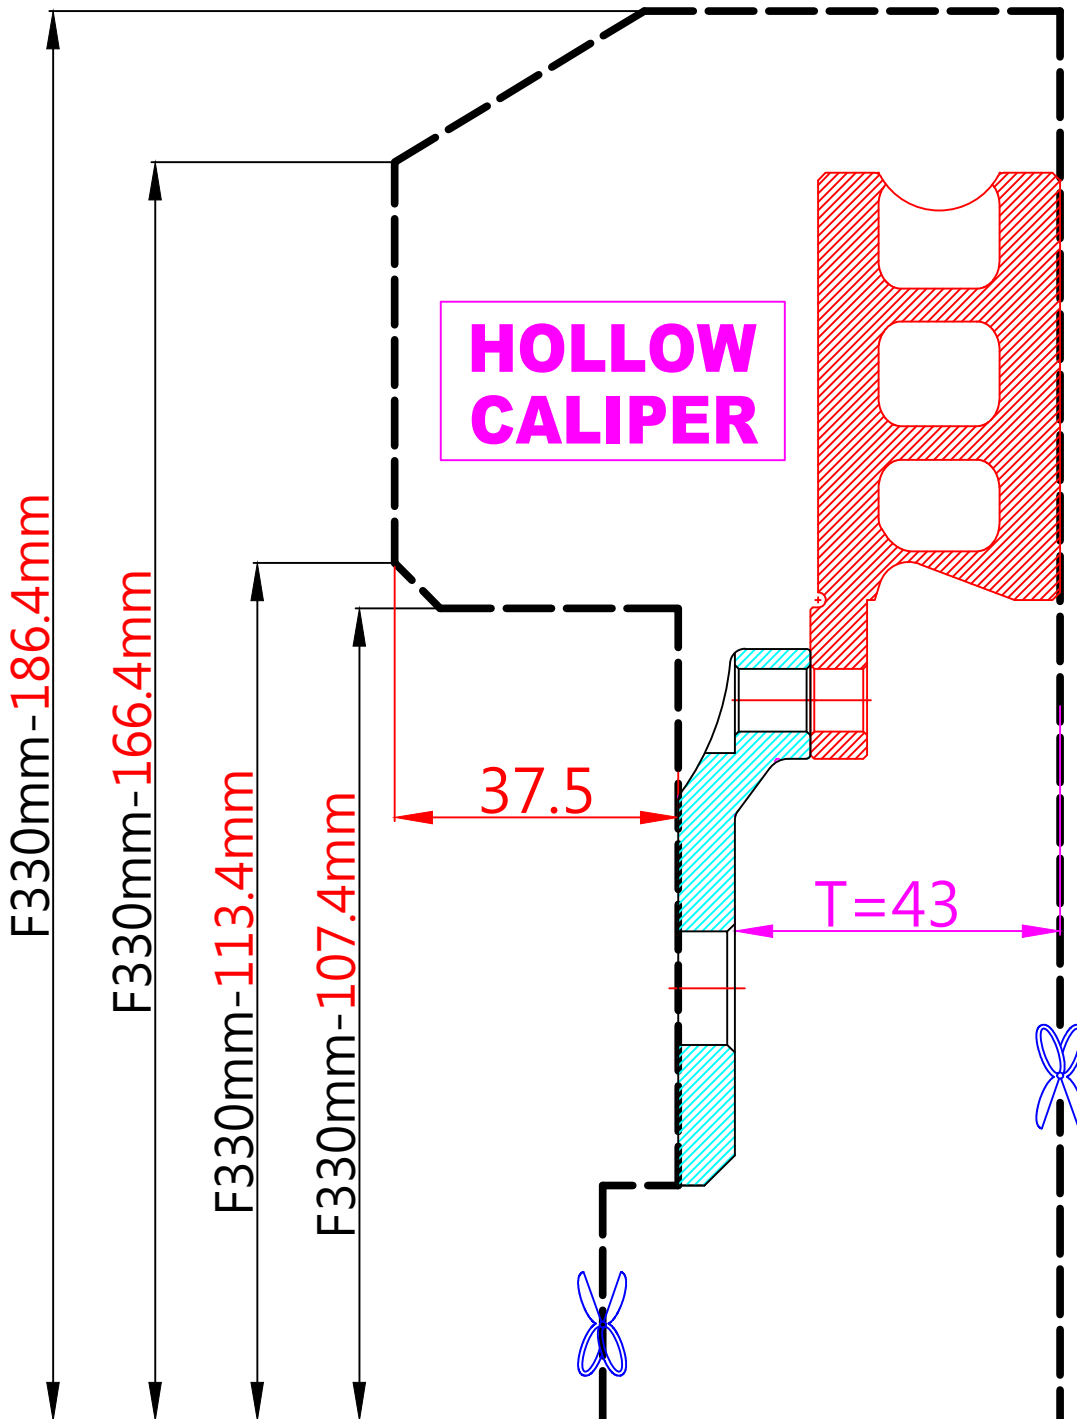

WHEEL FITMENT TEMPLATES

TOYOTA	ALPHARD II(AH20)	08~14	
PARTS NO.	ROTOR DIAMETER	FRONT/REAR	PCD
TO32	330mm X 32mm	FRONT	5X114.3

The wheel fitment is only for your reference and it can not 100% ensure the clearance between caliper and rim is ok. if there is any interference issue, please change your wheel as possible.