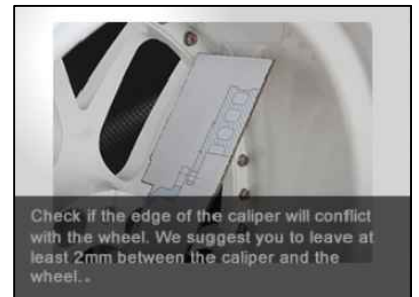

WHEEL FITMENT TEMPLATES

TOYOTA	ALPHARD II(AH20)	08~14	
PARTS NO.	ROTOR DIAMETER	FRONT/REAR	PCD
TO32	330mm X 32mm	FRONT	5X114.3

The wheel fitment is only for your reference and it can not 100% ensure the clearance between caliper and rim is ok. if there is any interference issue, please change your wheel as possible.