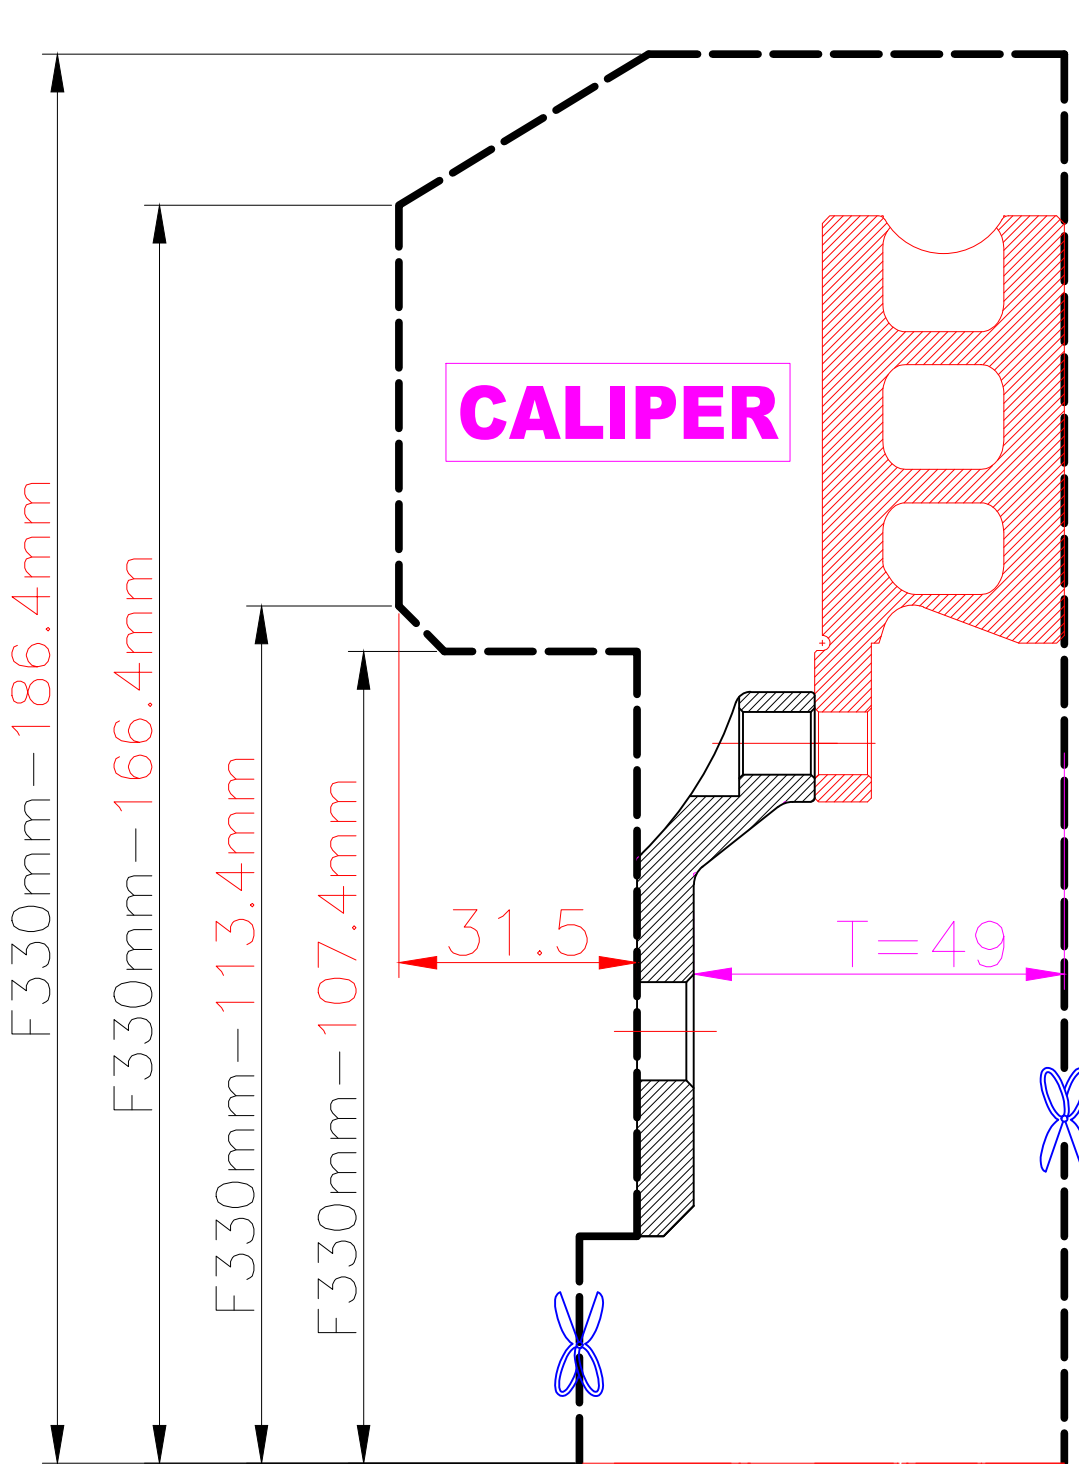

WHEEL FITMENT TEMPLATES

TOYOTA		SUPRA MA70		86~93
PARTS NO.	ROTOR DIAMETER	FRONT/REAR	PCD	
TO23	330mm X 32mm	FRONT	5X114.3	

The wheel fitment is only for your reference and it can not 100% ensure the clearance between caliper and rim is ok. if there is any interference issue, please change your wheel as possible.