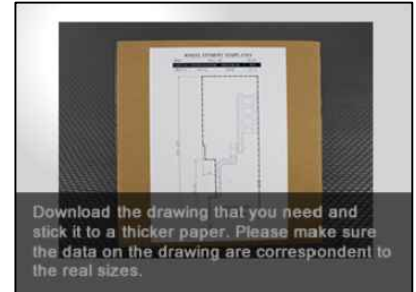

WHEEL FITMENT TEMPLATES

TOYOTA		SUPRA MA70		86~93
PARTS NO.	ROTOR DIAMETER	FRONT/REAR	PCD	
TO23	330mm X 32mm	FRONT	5X114.3	

The wheel fitment is only for your reference and it can not 100% ensure the clearance between caliper and rim is ok. if there is any interference issue, please change your wheel as possible.