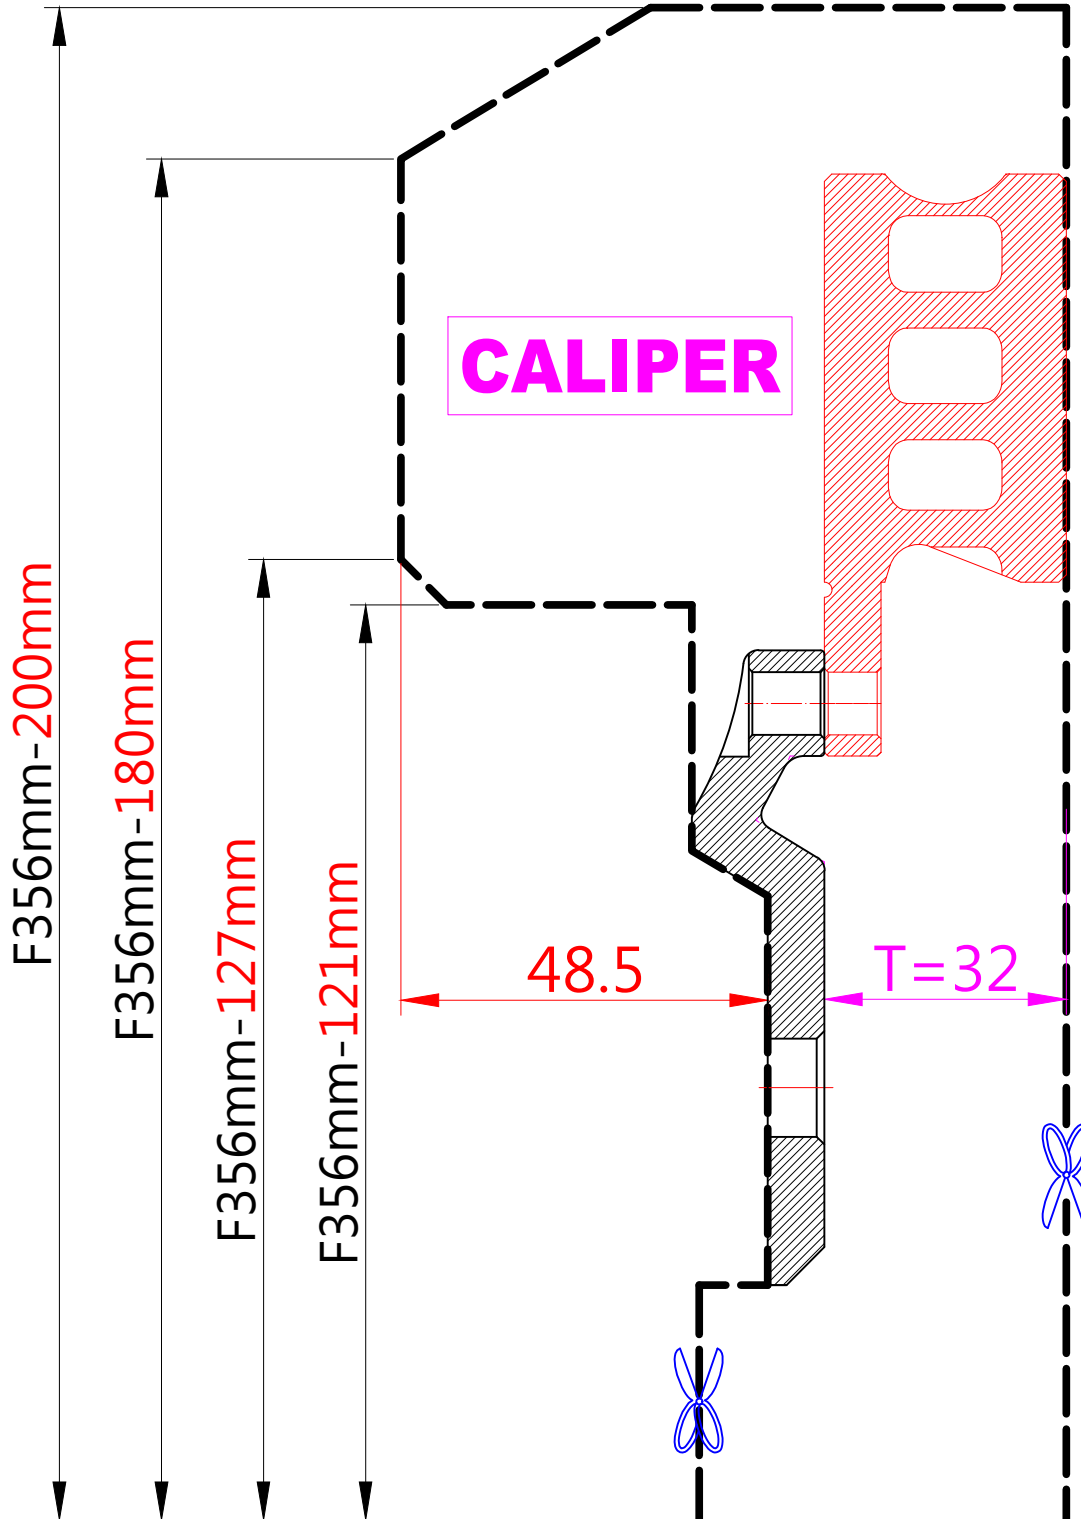

# WHEEL FITMENT TEMPLATES

SUZUKI		SWIFT SPORT(MK4)		17~UP
PARTS NO.	ROTOR DIAMETER	FRONT/REAR	PCD	
SU008	356mm X 32mm	FRONT	5X114.3	

The wheel fitment is only for your reference and it can not 100% ensure the clearance between caliper and rim is ok. if there is any interference issue, please change your wheel as possible.