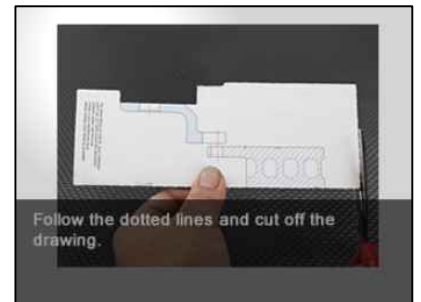

WHEEL FITMENT TEMPLATES

SUZUKI		SWIFT SPORT(MK4)		17~UP
PARTS NO.	ROTOR DIAMETER	FRONT/REAR	PCD	
SU008	330mm X 32mm	FRONT	5X114.3	

The wheel fitment is only for your reference and it can not 100% ensure the clearance between caliper and rim is ok. if there is any interference issue, please change your wheel as possible.