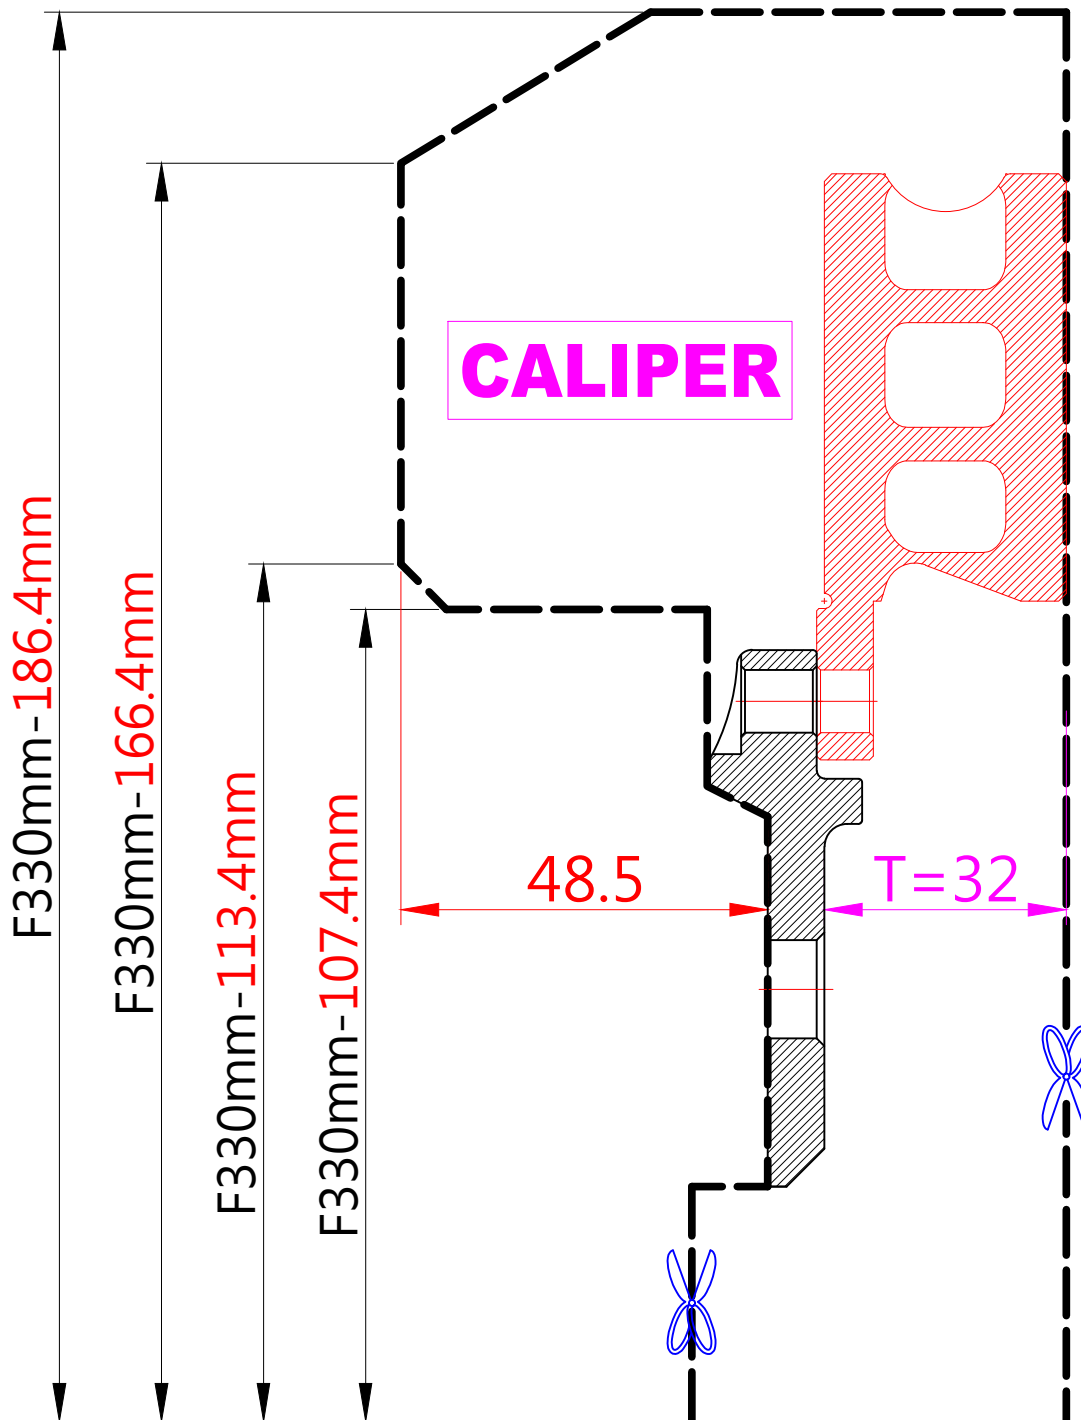

WHEEL FITMENT TEMPLATES

SUZUKI		SWIFT SPORT(MK4)		17~UP
PARTS NO.	ROTOR DIAMETER	FRONT/REAR	PCD	
SU008	330mm X 32mm	FRONT	5X114.3	

The wheel fitment is only for your reference and it can not 100% ensure the clearance between caliper and rim is ok. if there is any interference issue, please change your wheel as possible.