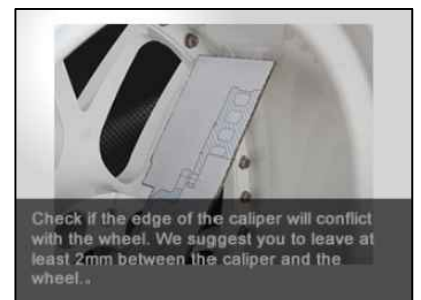

WHEEL FITMENT TEMPLATES

SUZUKI		SWIFT SPORT(MK4)		17~UP
PARTS NO.	ROTOR DIAMETER	FRONT/REAR	PCD	
SU008	330mm X 32mm	FRONT	5X114.3	

The wheel fitment is only for your reference and it can not 100% ensure the clearance between caliper and rim is ok. if there is any interference issue, please change your wheel as possible.