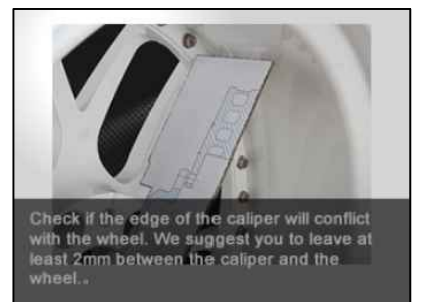

WHEEL FITMENT TEMPLATES

SUZUKI		SWIFT SPORT(MK4)		17~UP
PARTS NO.	ROTOR DIAMETER	FRONT/REAR	PCD	
SU008	304mm X 28mm	FRONT	5X114.3	

The wheel fitment is only for your reference and it can not 100% ensure the clearance between caliper and rim is ok. if there is any interference issue, please change your wheel as possible.