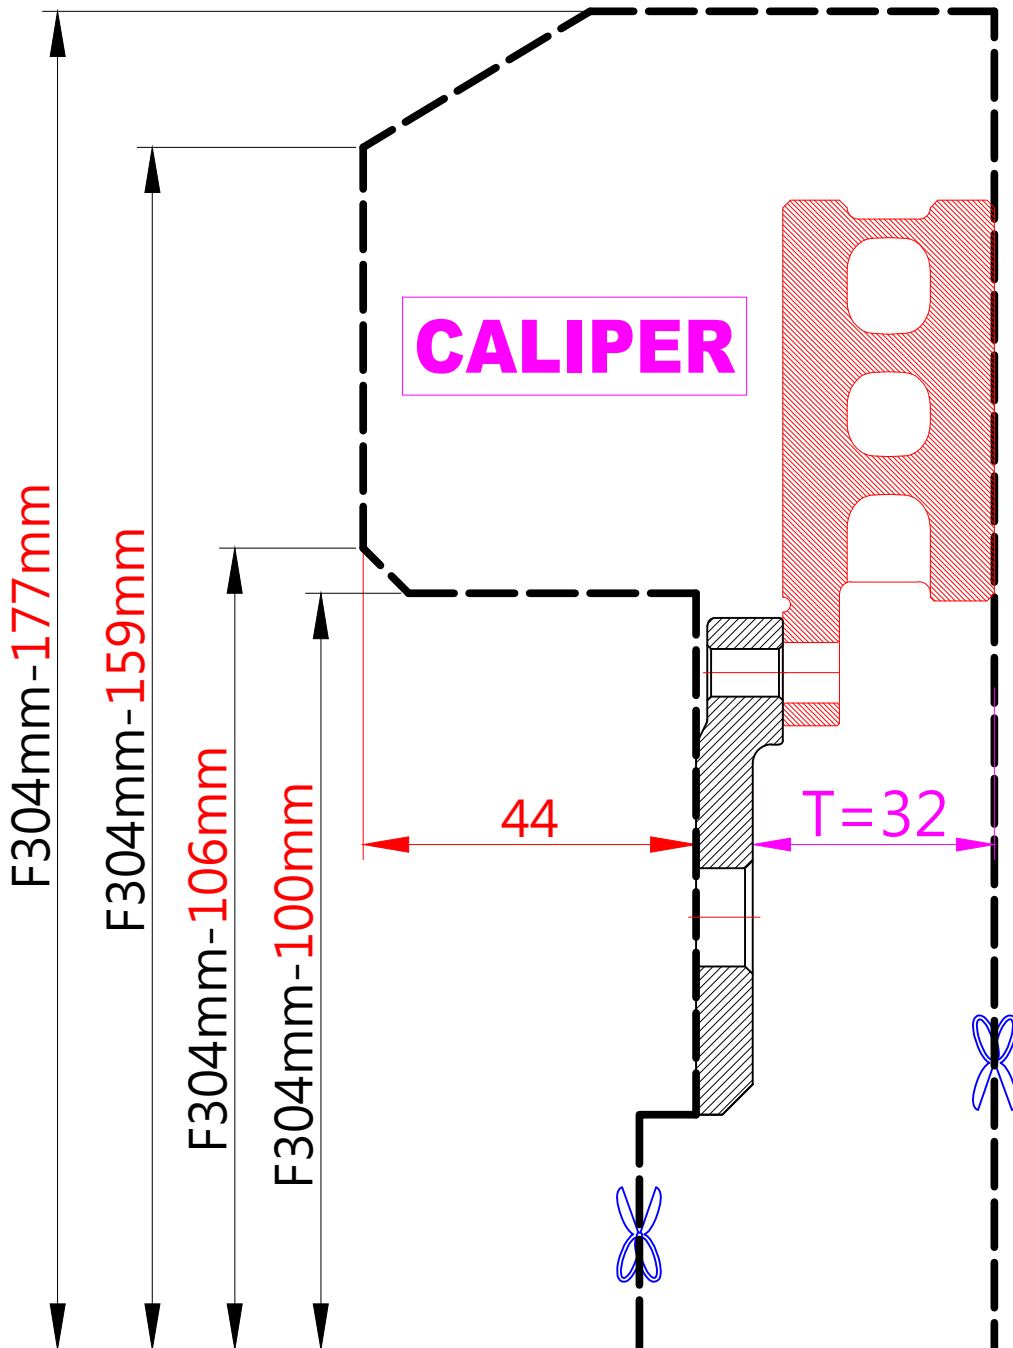

WHEEL FITMENT TEMPLATES

SUZUKI		SWIFT SPORT(MK4)		17~UP
PARTS NO.	ROTOR DIAMETER	FRONT/REAR	PCD	
SU008	304mm X 28mm	FRONT	5X114.3	

The wheel fitment is only for your reference and it can not 100% ensure the clearance between caliper and rim is ok. if there is any interference issue, please change your wheel as possible.