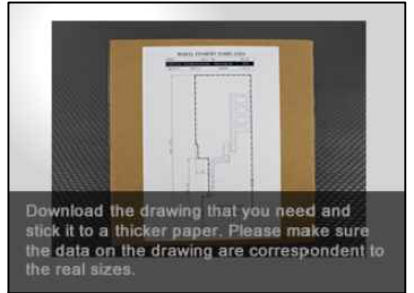

WHEEL FITMENT TEMPLATES

SUBARU	BRZ	12~UP	
PARTS NO.	ROTOR DIAMETER	FRONT/REAR	PCD
SU14-R	400mm X 36mm	REAR	5X100

The wheel fitment is only for your reference and it can not 100% ensure the clearance between caliper and rim is ok. if there is any interference issue, please change your wheel as possible.