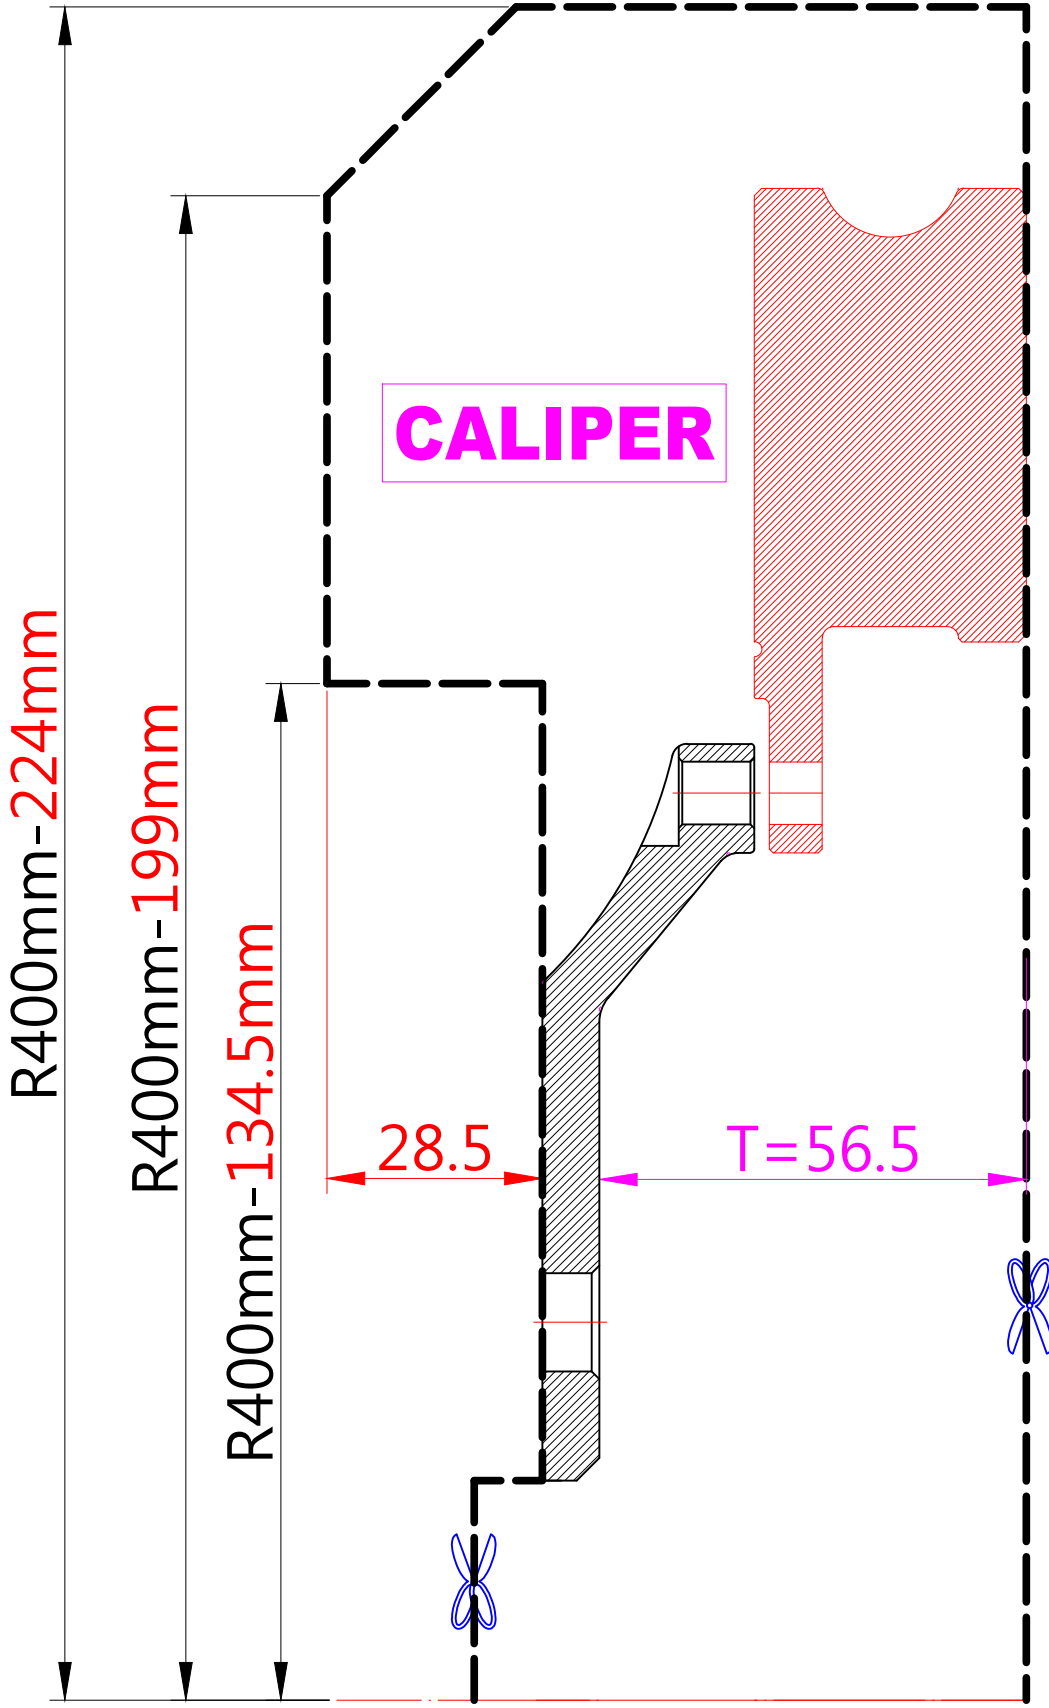

WHEEL FITMENT TEMPLATES

SUBARU	BRZ	12~UP	
PARTS NO.	ROTOR DIAMETER	FRONT/REAR	PCD
SU14-R	400mm X 36mm	REAR	5X100

The wheel fitment is only for your reference and it can not 100% ensure the clearance between caliper and rim is ok. if there is any interference issue, please change your wheel as possible.