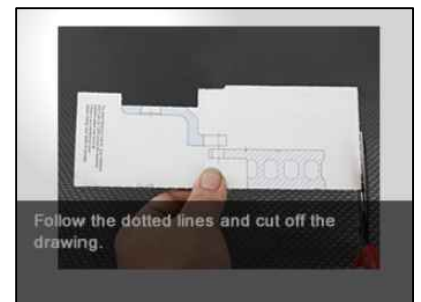

# WHEEL FITMENT TEMPLATES

SUBARU		LEVORG	14~20
PARTS NO.	ROTOR DIAMETER	FRONT/REAR	PCD
SU21-R	370mm X 22mm	REAR	5X114.3

The wheel fitment is only for your reference and it can not 100% ensure the clearance between caliper and rim is ok. if there is any interference issue, please change your wheel as possible.