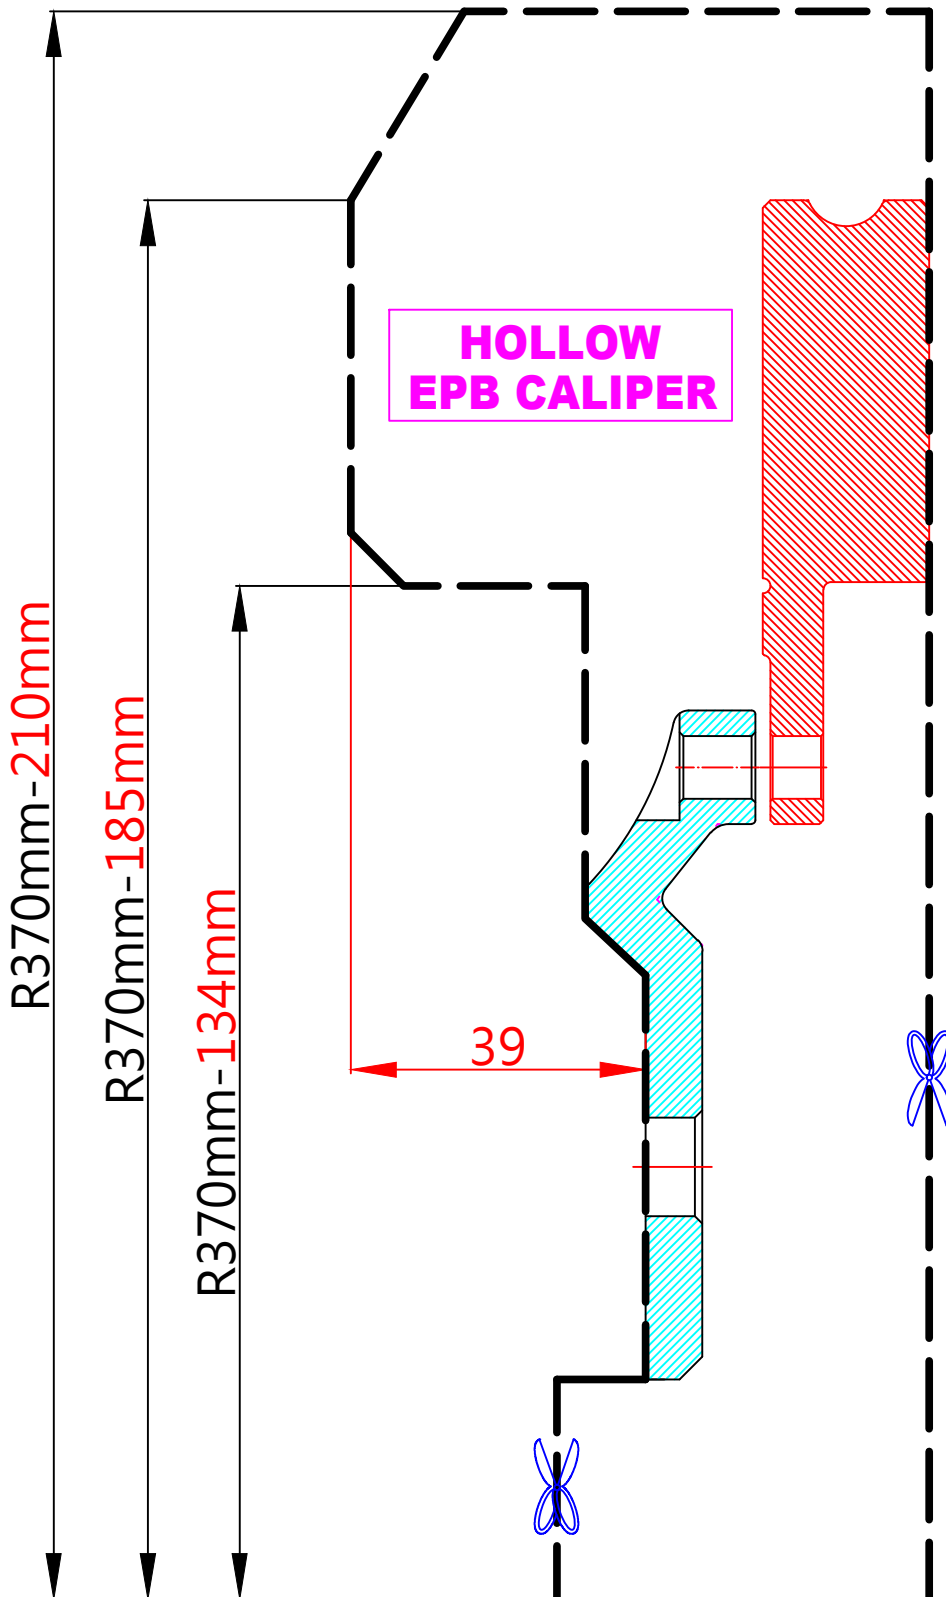

# WHEEL FITMENT TEMPLATES

SUBARU		LEVORG	14~20
PARTS NO.	ROTOR DIAMETER	FRONT/REAR	PCD
SU21-R	370mm X 22mm	REAR	5X114.3

The wheel fitment is only for your reference and it can not 100% ensure the clearance between caliper and rim is ok. if there is any interference issue, please change your wheel as possible.