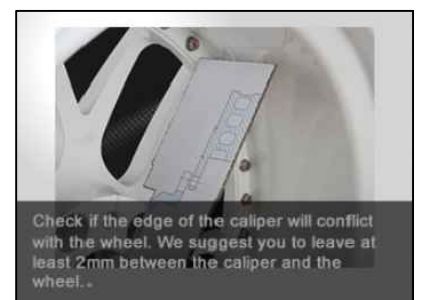

# WHEEL FITMENT TEMPLATES

SUBARU		LEVORG	14~20
PARTS NO.	ROTOR DIAMETER	FRONT/REAR	PCD
SU21-R	370mm X 22mm	REAR	5X114.3

The wheel fitment is only for your reference and it can not 100% ensure the clearance between caliper and rim is ok. if there is any interference issue, please change your wheel as possible.