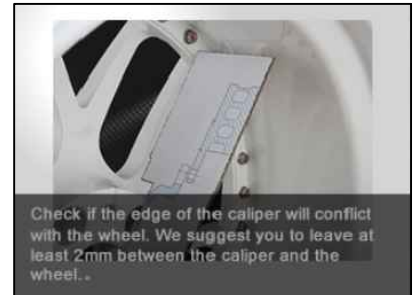

WHEEL FITMENT TEMPLATES

| SUBARU | | LEVORG | | 14~20 |
|-----------|----------------|------------|---------|-------|
| PARTS NO. | ROTOR DIAMETER | FRONT/REAR | PCD | |
| SU21-R | 350mm X 22mm | REAR | 5X114.3 | |

The wheel fitment is only for your reference and it can not 100% ensure the clearance between caliper and rim is ok. if there is any interference issue, please change your wheel as possible.