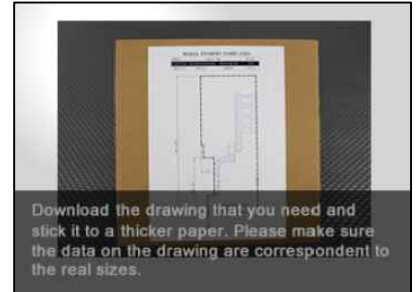

WHEEL FITMENT TEMPLATES

| SUBARU | | LEVORG | | 14~20 |
|-----------|----------------|------------|---------|-------|
| PARTS NO. | ROTOR DIAMETER | FRONT/REAR | PCD | |
| SU21-R | 350mm X 22mm | REAR | 5X114.3 | |

The wheel fitment is only for your reference and it can not 100% ensure the clearance between caliper and rim is ok. if there is any interference issue, please change your wheel as possible.