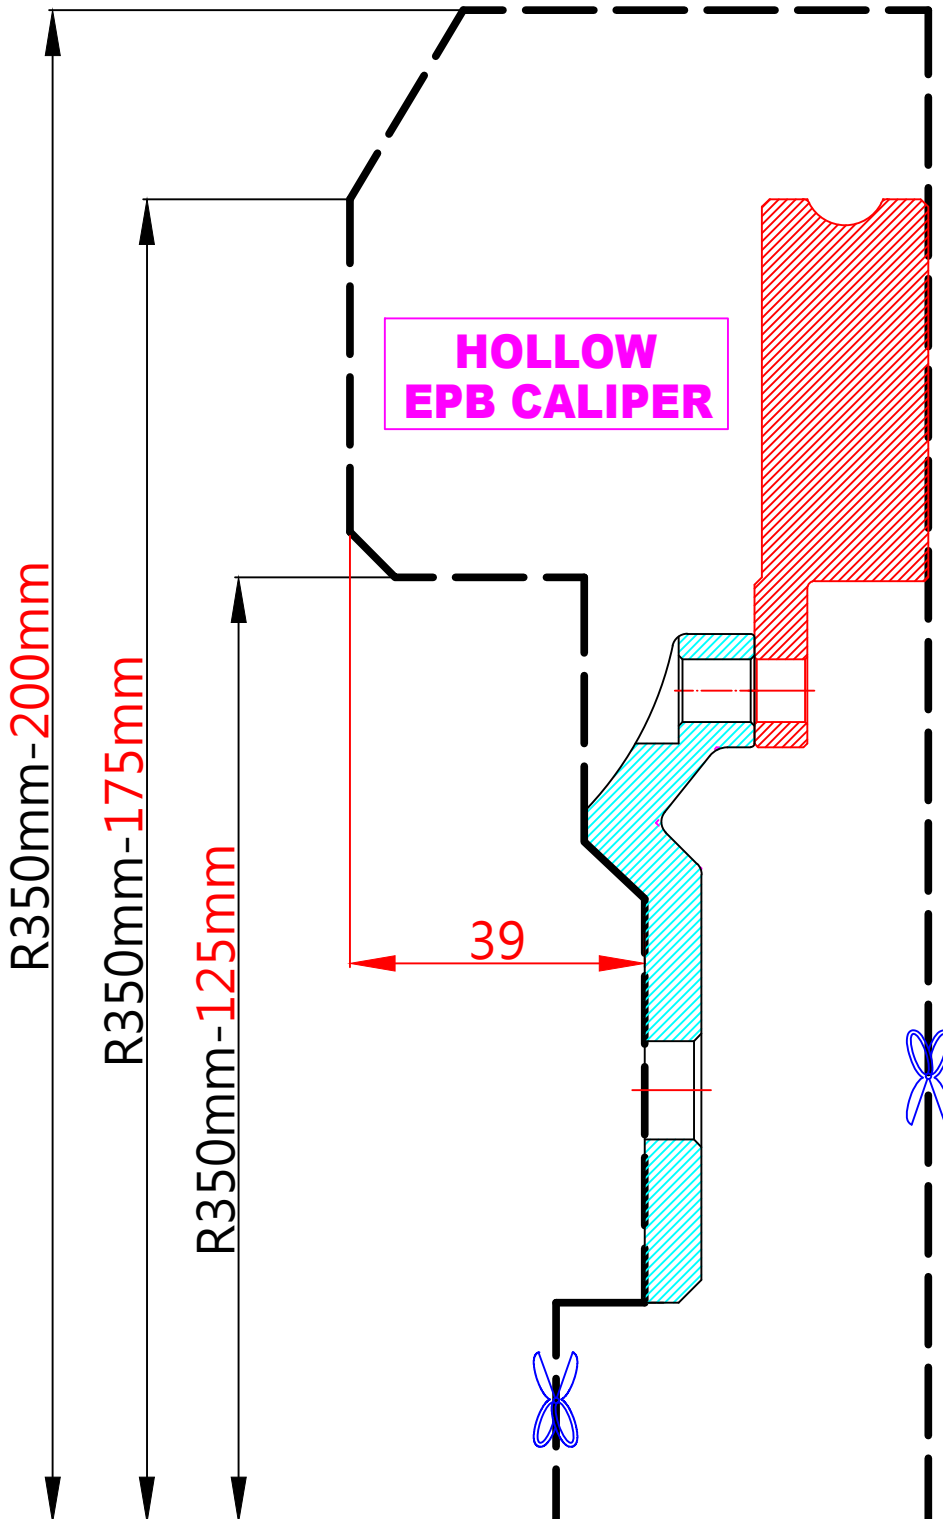

WHEEL FITMENT TEMPLATES

| SUBARU | | LEVORG | | 14~20 |
|-----------|----------------|------------|---------|-------|
| PARTS NO. | ROTOR DIAMETER | FRONT/REAR | PCD | |
| SU21-R | 350mm X 22mm | REAR | 5X114.3 | |

The wheel fitment is only for your reference and it can not 100% ensure the clearance between caliper and rim is ok. if there is any interference issue, please change your wheel as possible.