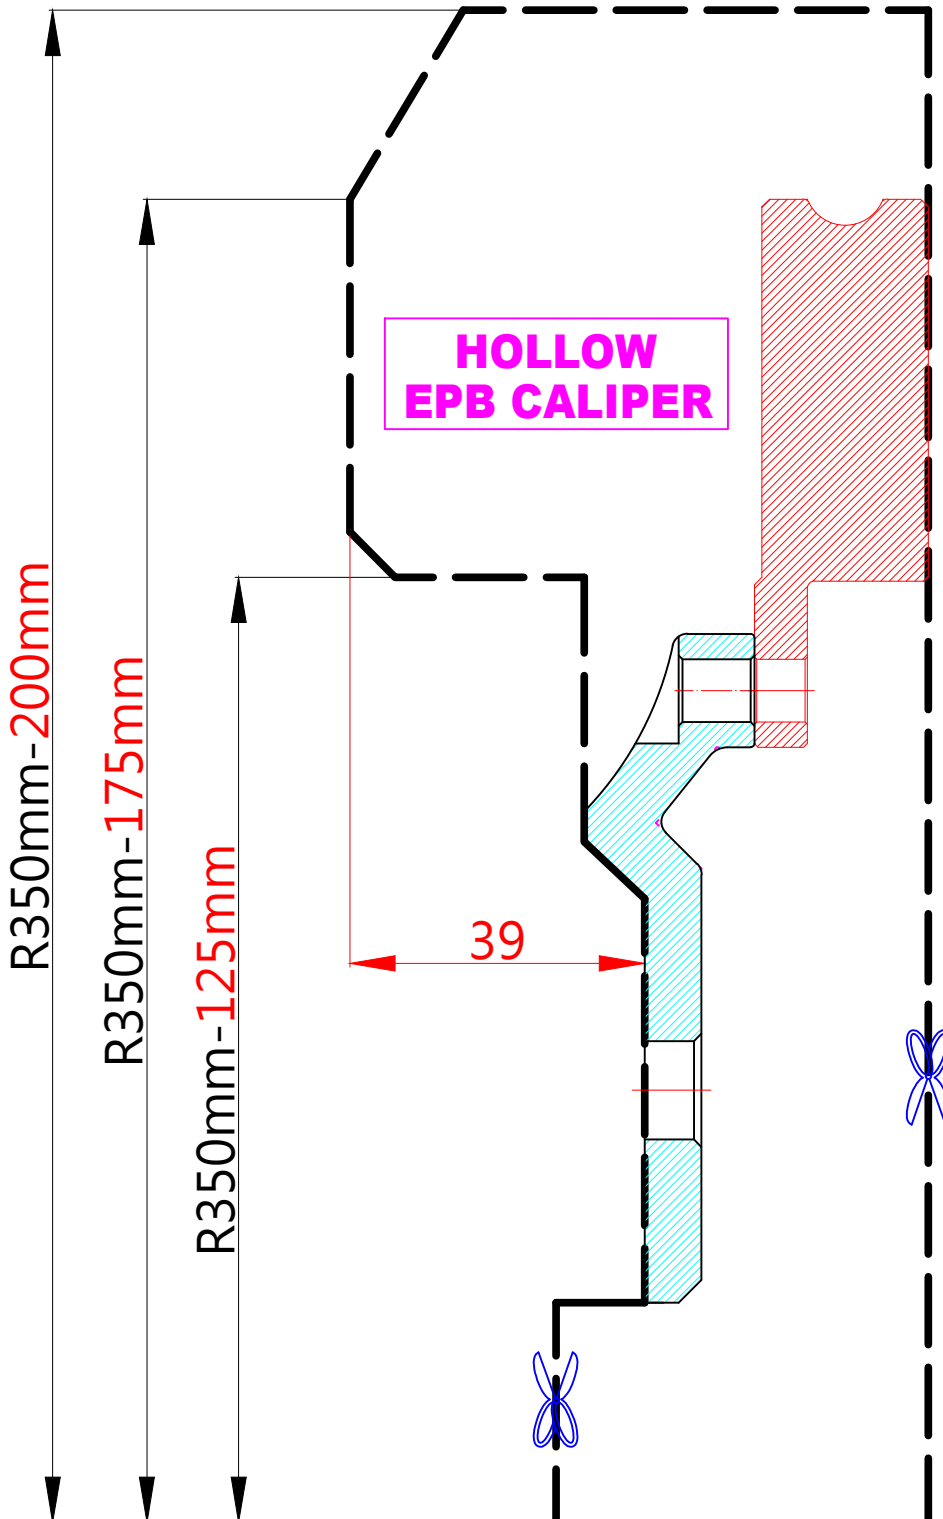

WHEEL FITMENT TEMPLATES

SUBARU	WRX AWD (EPB)		20~UP
PARTS NO.	ROTOR DIAMETER	FRONT/REAR	PCD
SU21-1-R	350mm X 22mm	REAR	5X114.3

The wheel fitment is only for your reference and it can not 100% ensure the clearance between caliper and rim is ok. if there is any interference issue, please change your wheel as possible.