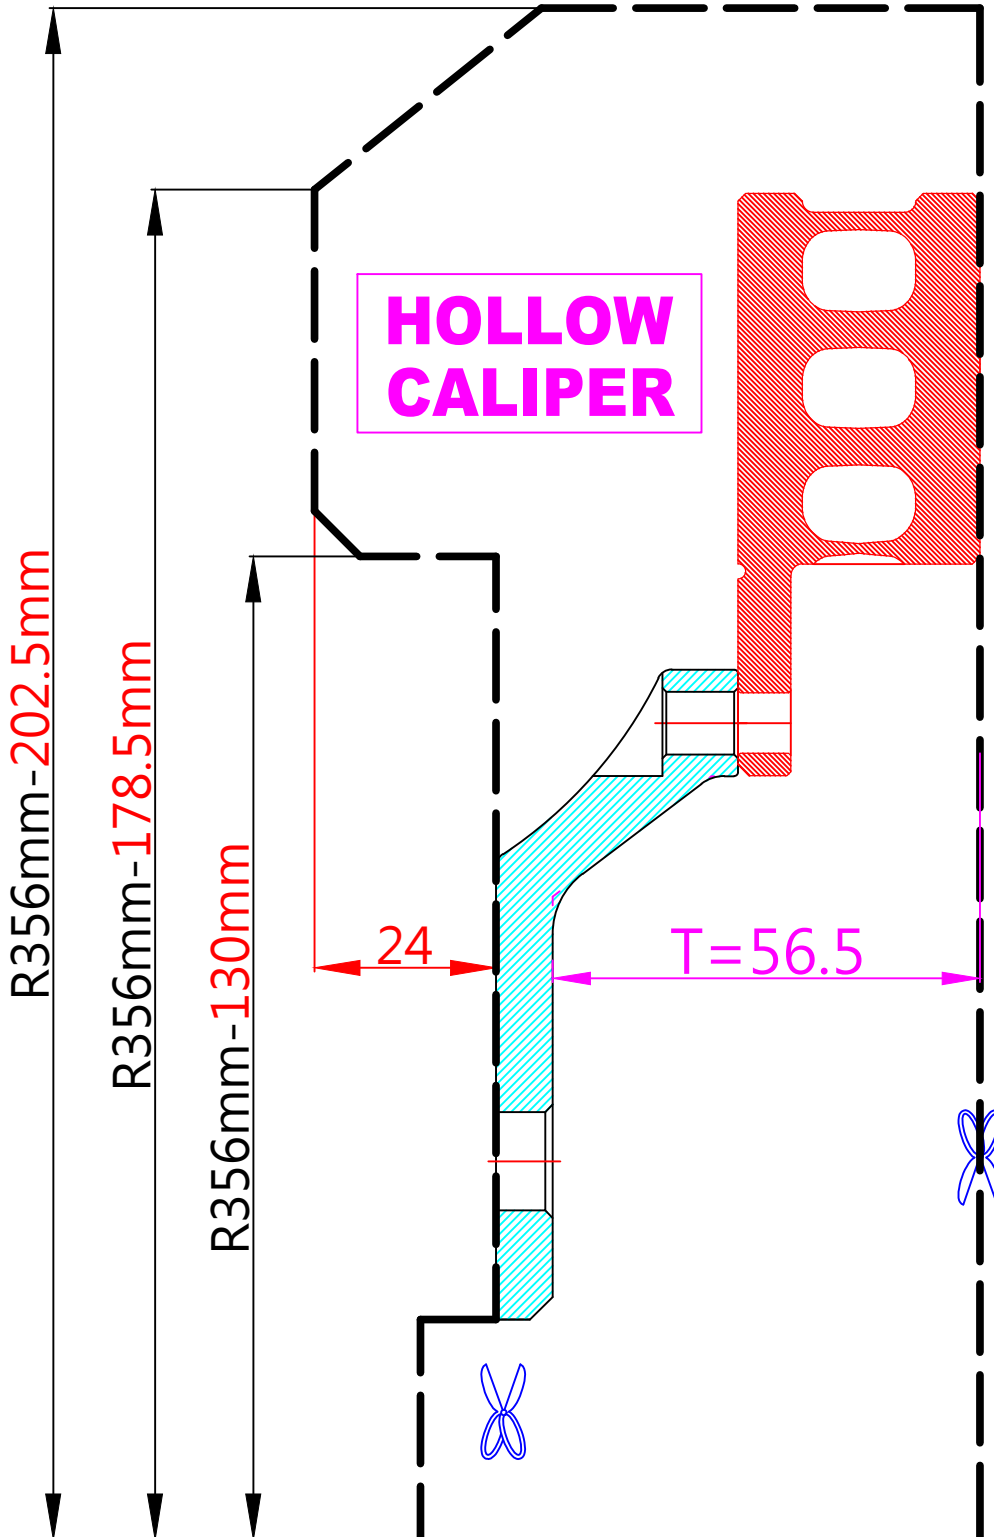

WHEEL FITMENT TEMPLATES

| SUBARU | FORESTER Ø265/ Ø171 | 03~07 | |
|-----------|---------------------|------------|-------|
| PARTS NO. | ROTOR DIAMETER | FRONT/REAR | PCD |
| SU02-1-R | 356mm X 32mm | REAR | 5X100 |

The wheel fitment is only for your reference and it can not 100% ensure the clearance between caliper and rim is ok. if there is any interference issue, please change your wheel as possible.