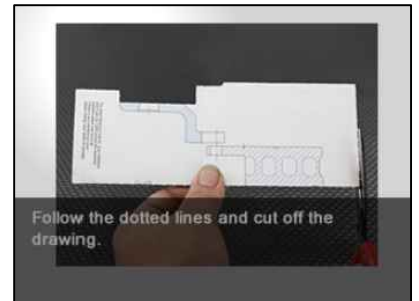

WHEEL FITMENT TEMPLATES

| SUBARU | FORESTER Ø265/ Ø171 | 03~07 | |
|-----------|---------------------|------------|-------|
| PARTS NO. | ROTOR DIAMETER | FRONT/REAR | PCD |
| SU02-1-R | 356mm X 32mm | REAR | 5X100 |

The wheel fitment is only for your reference and it can not 100% ensure the clearance between caliper and rim is ok. if there is any interference issue, please change your wheel as possible.