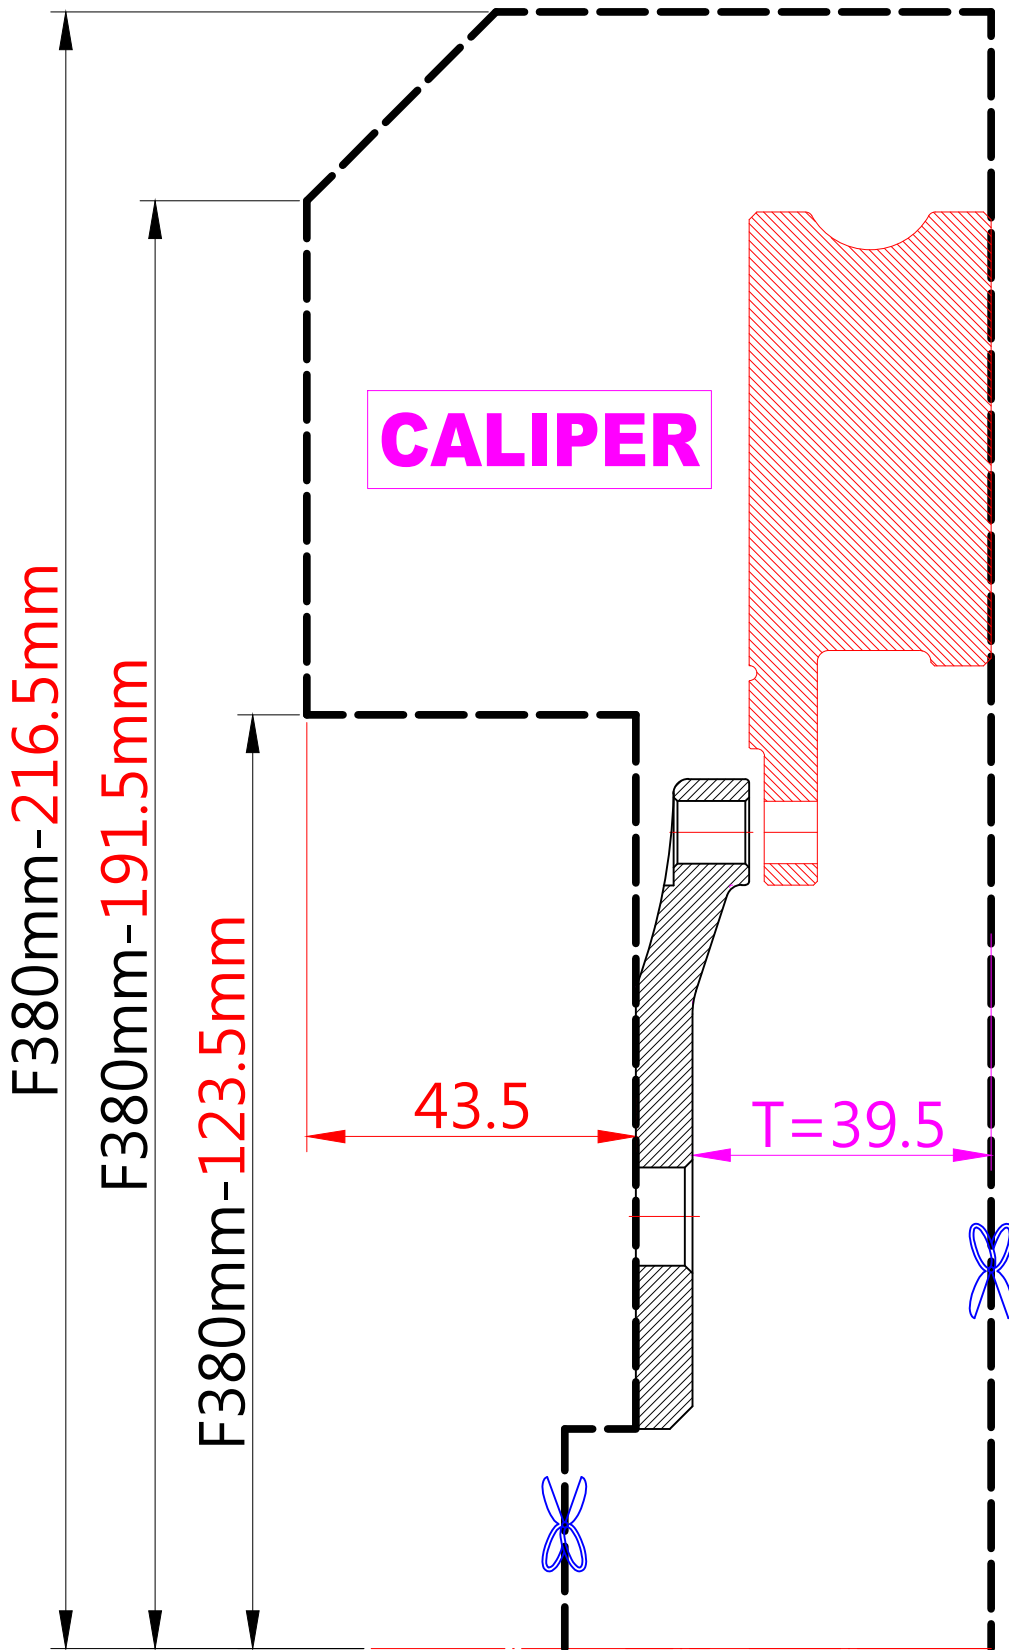

WHEEL FITMENT TEMPLATES

SUBARU		FORESTER (SK)		18~UP
PARTS NO.	ROTOR DIAMETER	FRONT/REAR	PCD	
SU21	380mm X 32mm	FRONT	5X114.3	

The wheel fitment is only for your reference and it can not 100% ensure the clearance between caliper and rim is ok. if there is any interference issue, please change your wheel as possible.