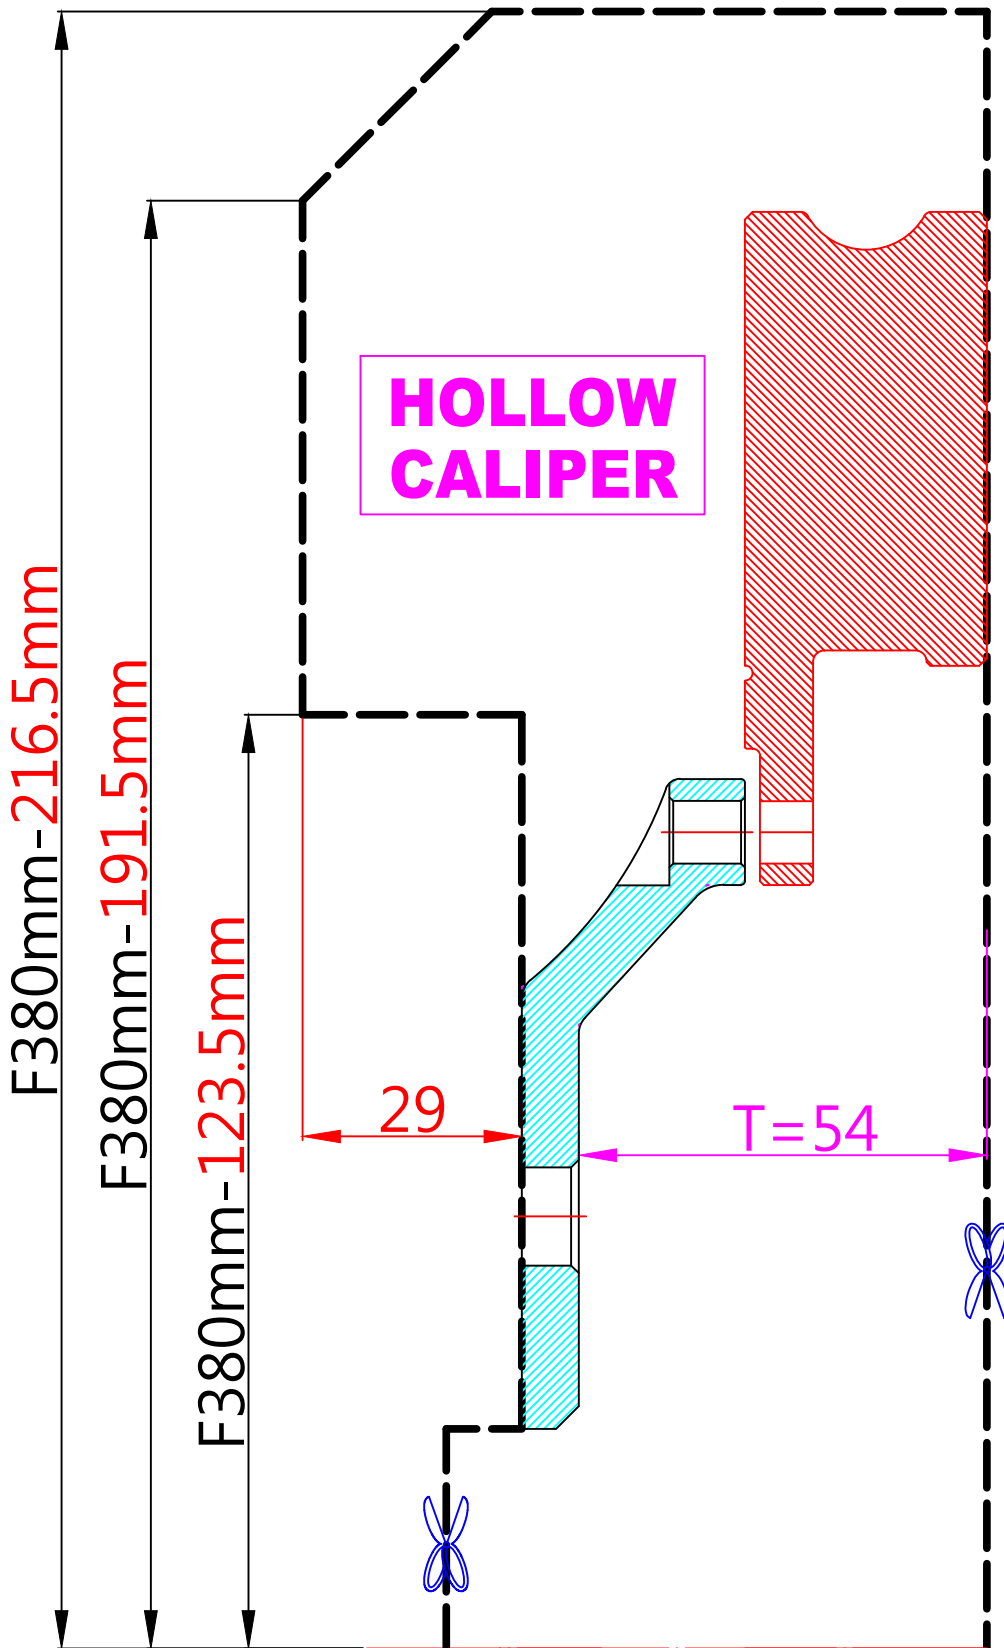

WHEEL FITMENT TEMPLATES

SUBARU		STI	14~UP
PARTS NO.	ROTOR DIAMETER	FRONT/REAR	PCD
SU17	380mm X 32mm	FRONT	5X114.3

The wheel fitment is only for your reference and it can not 100% ensure the clearance between caliper and rim is ok. if there is any interference issue, please change your wheel as possible.