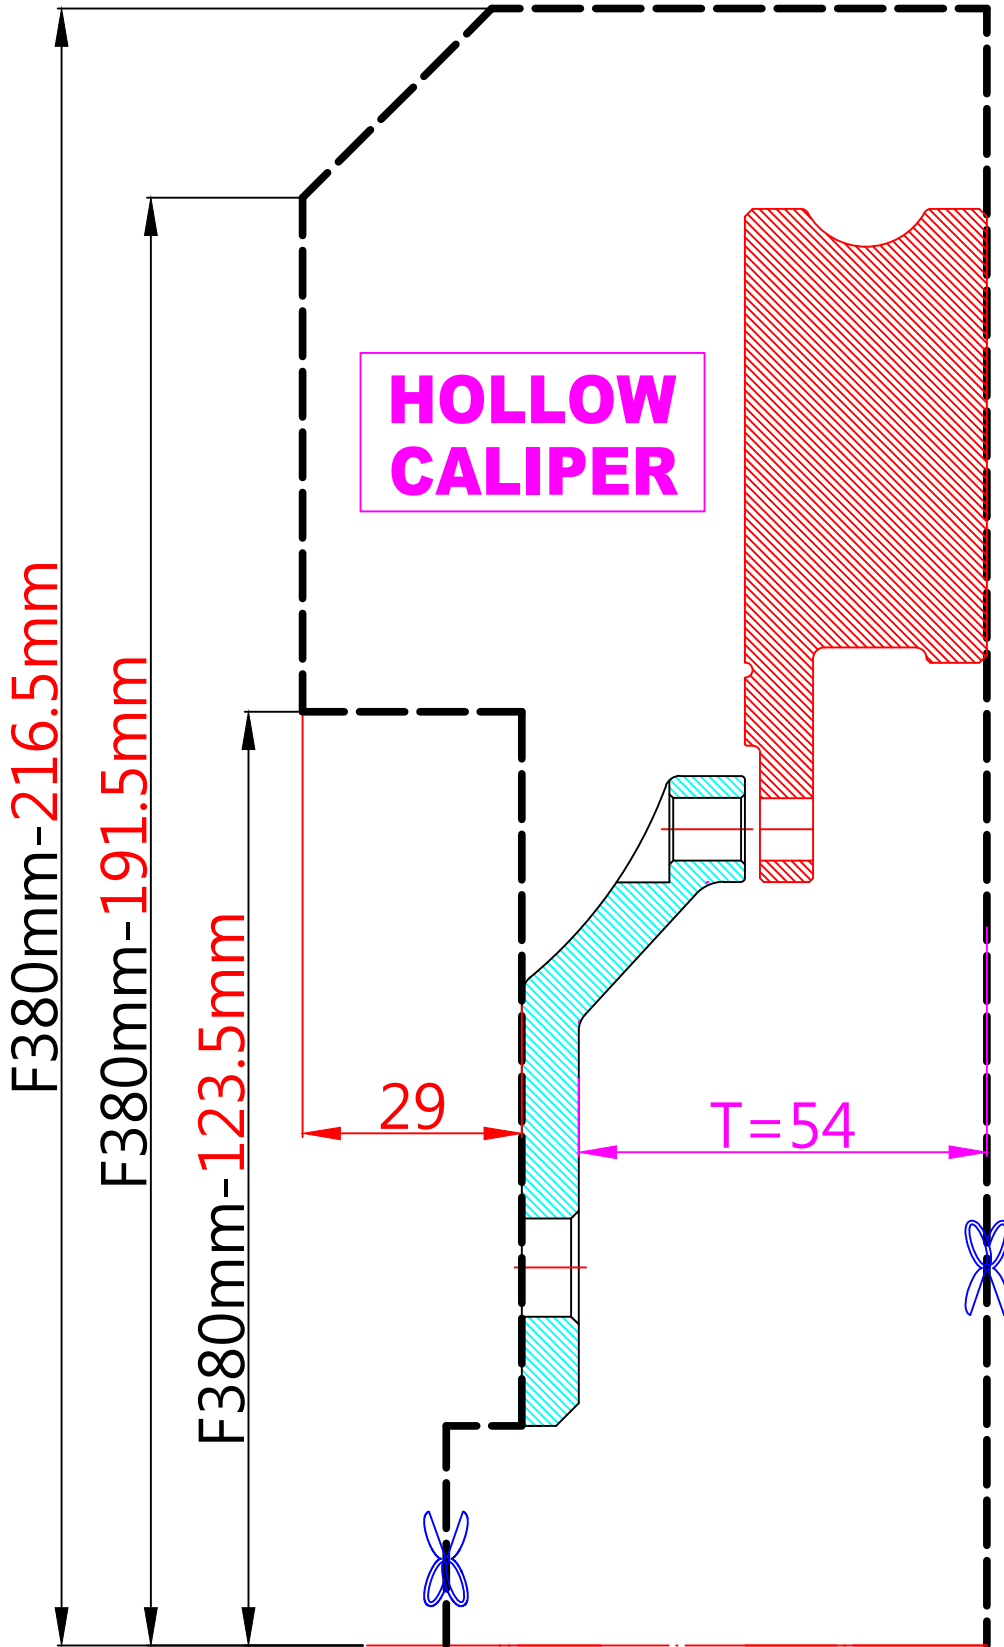

WHEEL FITMENT TEMPLATES

| SUBARU | WRX AWD | 14~UP | |
|-----------|----------------|------------|---------|
| PARTS NO. | ROTOR DIAMETER | FRONT/REAR | PCD |
| SU16 | 380mm X 32mm | FRONT | 5X114.3 |

The wheel fitment is only for your reference and it can not 100% ensure the clearance between caliper and rim is ok. if there is any interference issue, please change your wheel as possible.