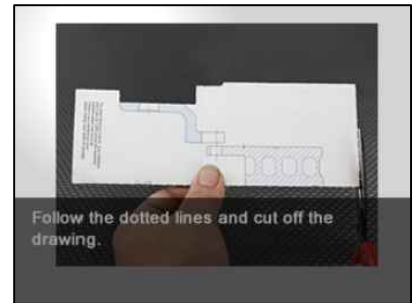

WHEEL FITMENT TEMPLATES

| SUBARU | WRX AWD | 14~UP | |
|-----------|----------------|------------|---------|
| PARTS NO. | ROTOR DIAMETER | FRONT/REAR | PCD |
| SU16 | 380mm X 32mm | FRONT | 5X114.3 |

The wheel fitment is only for your reference and it can not 100% ensure the clearance between caliper and rim is ok. if there is any interference issue, please change your wheel as possible.