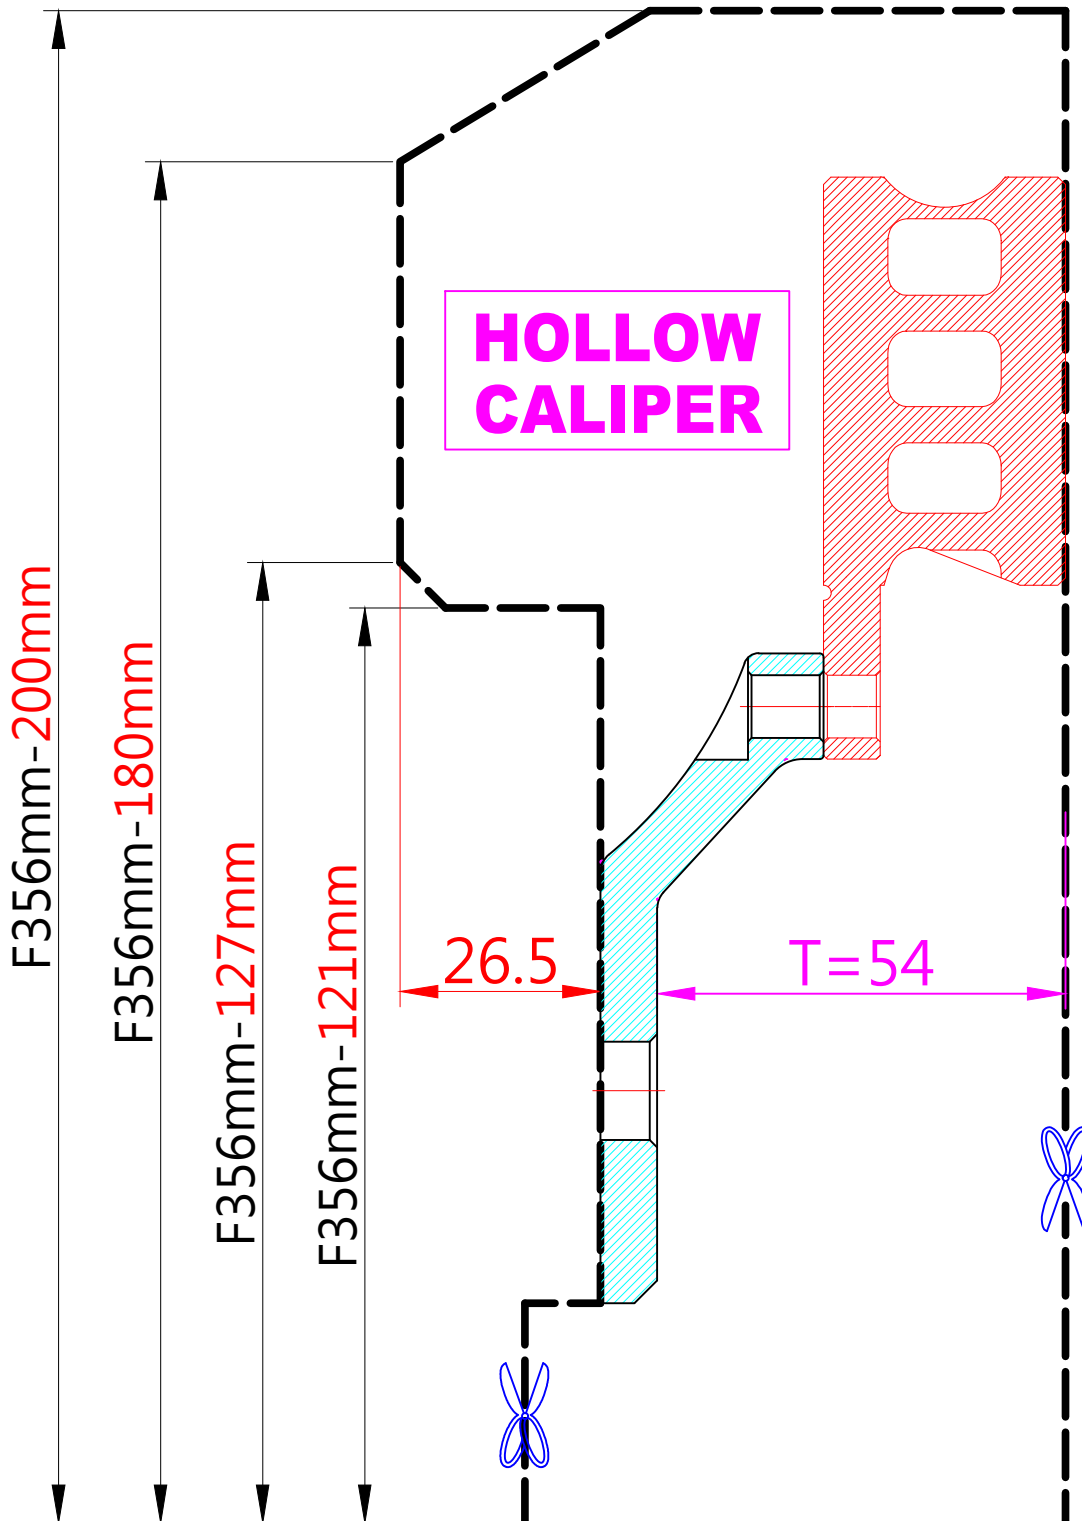

WHEEL FITMENT TEMPLATES

SUBARU		WRX AWD		14~UP	
PARTS NO.	ROTOR DIAMETER	FRONT/REAR	PCD		
SU16	356mm X 32mm	FRONT	5X114.3		

The wheel fitment is only for your reference and it can not 100% ensure the clearance between caliper and rim is ok. if there is any interference issue, please change your wheel as possible.