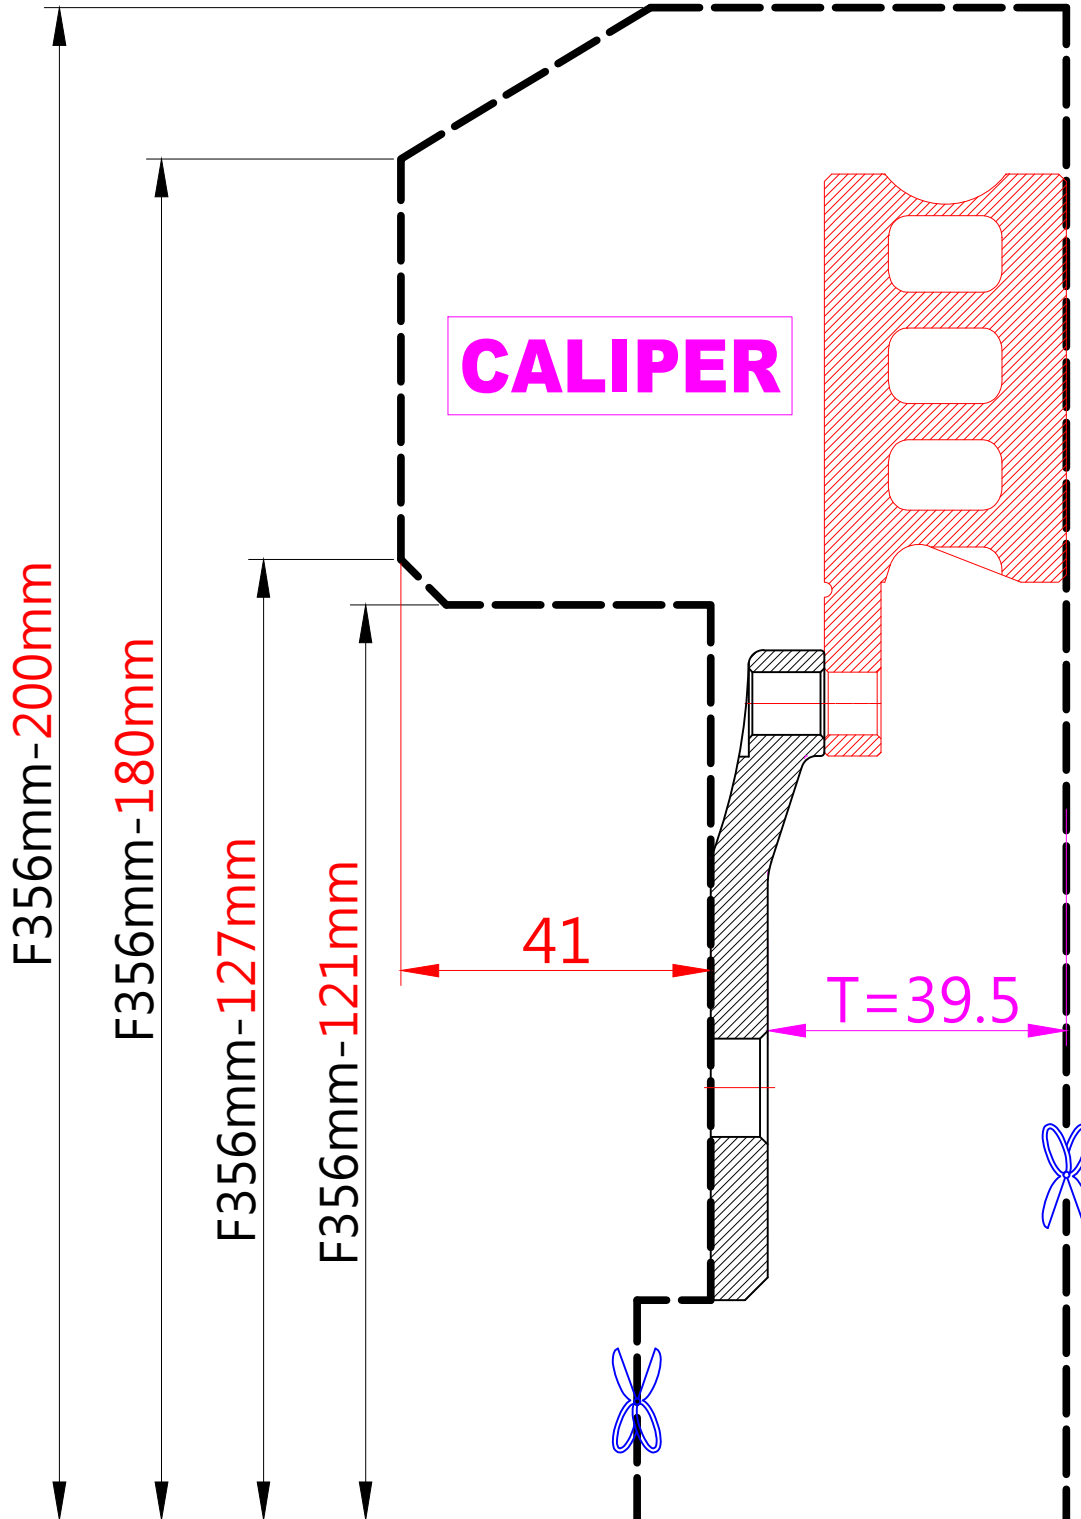

# WHEEL FITMENT TEMPLATES

SUBARU		FORESTER (SK)	18~UP
PARTS NO.	ROTOR DIAMETER	FRONT/REAR	PCD
SU21	356mm X 32mm	FRONT	5X114.3

The wheel fitment is only for your reference and it can not 100% ensure the clearance between caliper and rim is ok. if there is any interference issue, please change your wheel as possible.