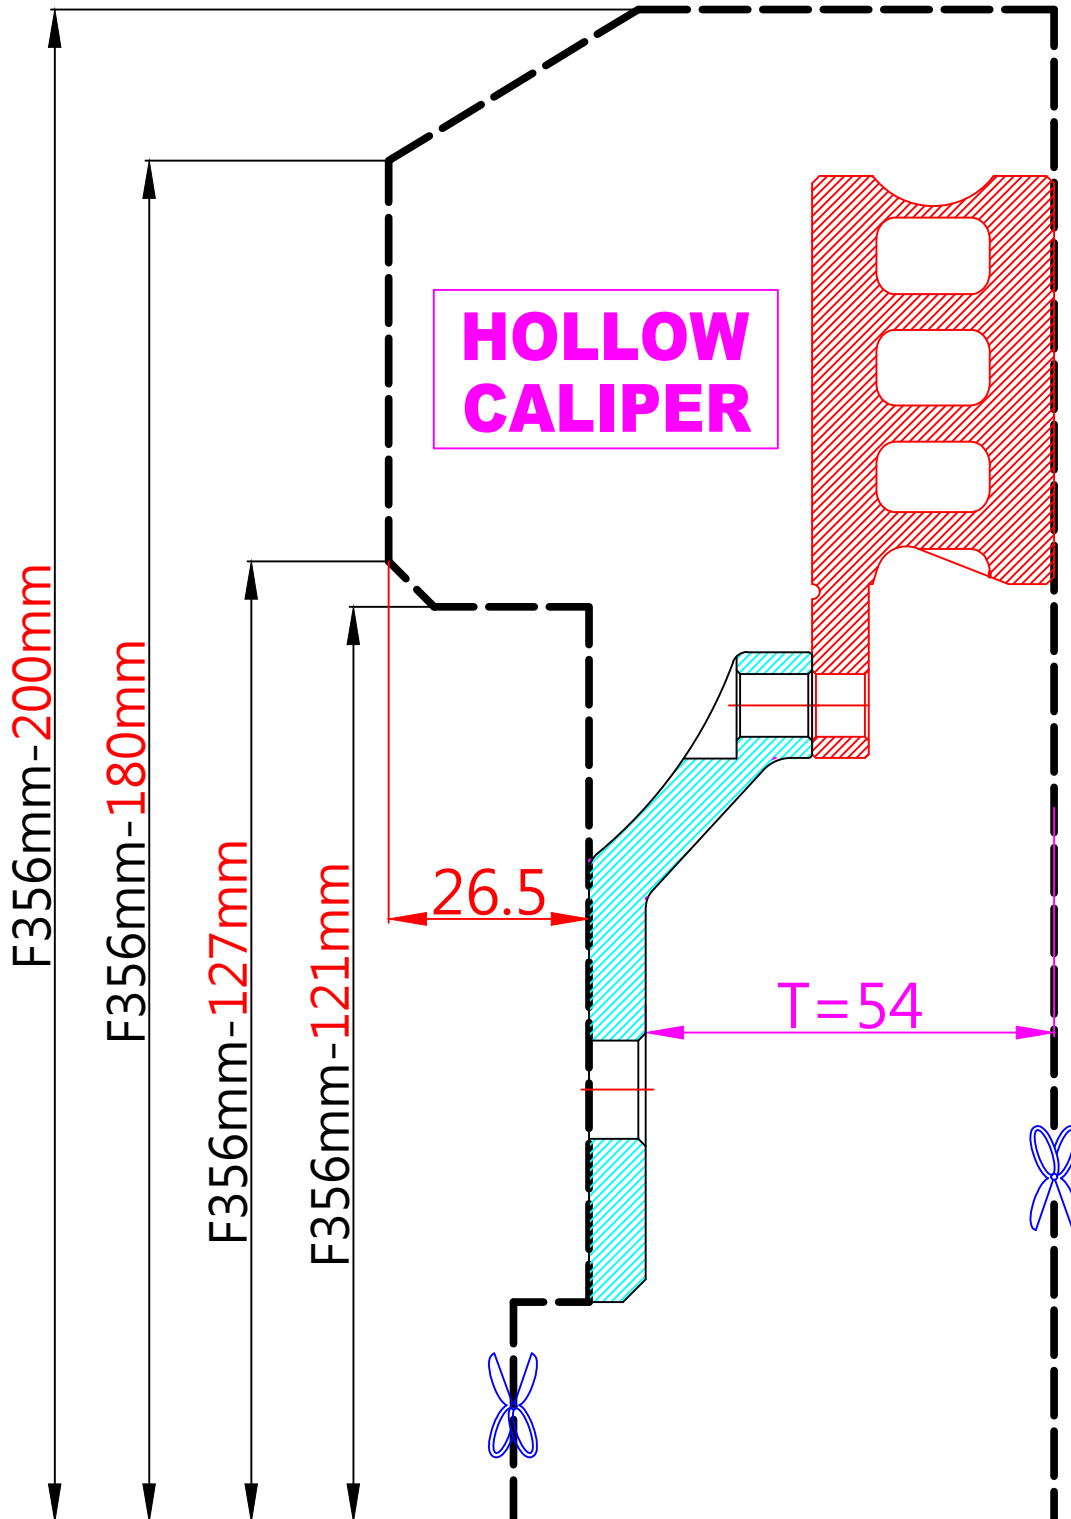

WHEEL FITMENT TEMPLATES

| SUBARU | | STI | 14~UP |
|-----------|----------------|------------|---------|
| PARTS NO. | ROTOR DIAMETER | FRONT/REAR | PCD |
| SU17 | 356mm X 32mm | FRONT | 5X114.3 |

The wheel fitment is only for your reference and it can not 100% ensure the clearance between caliper and rim is ok. if there is any interference issue, please change your wheel as possible.