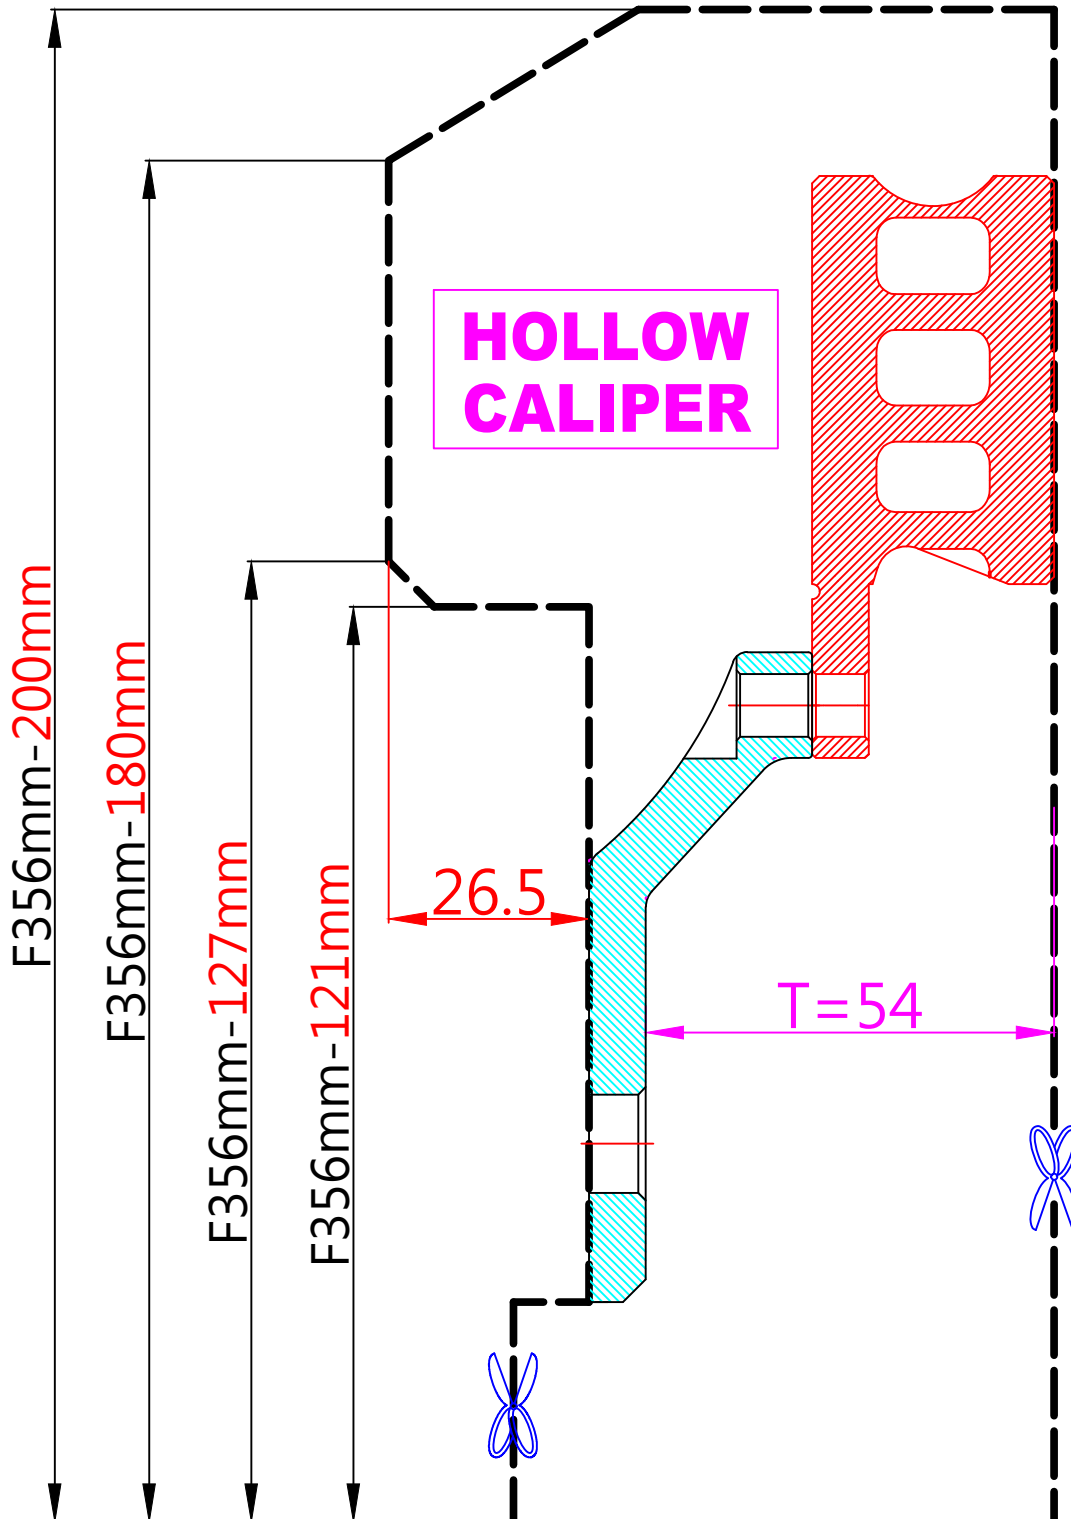

WHEEL FITMENT TEMPLATES

SUBARU	WRX AWD	14~UP	
PARTS NO.	ROTOR DIAMETER	FRONT/REAR	PCD
SU16	356mm X 32mm	FRONT	5X114.3

The wheel fitment is only for your reference and it can not 100% ensure the clearance between caliper and rim is ok. if there is any interference issue, please change your wheel as possible.