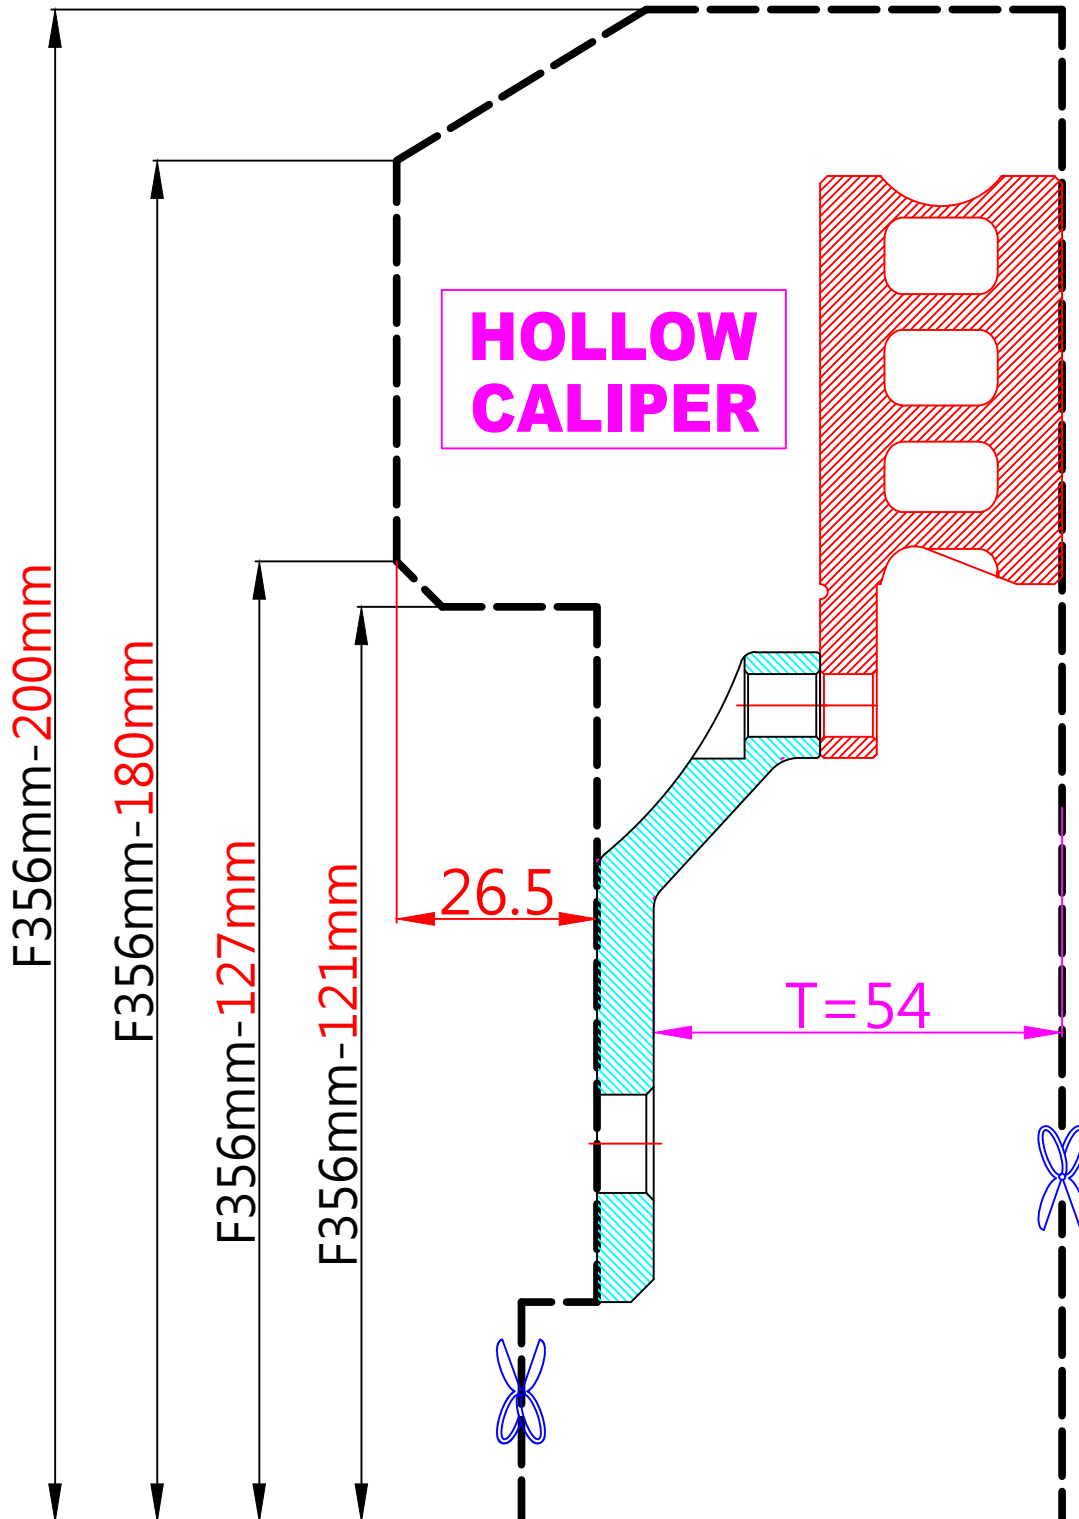

# WHEEL FITMENT TEMPLATES

SUBARU		FORESTER		03~07
PARTS NO.	ROTOR DIAMETER	FRONT/REAR	PCD	
SU02	356mm X 32mm	FRONT	5X100	

The wheel fitment is only for your reference and it can not 100% ensure the clearance between caliper and rim is ok. if there is any interference issue, please change your wheel as possible.