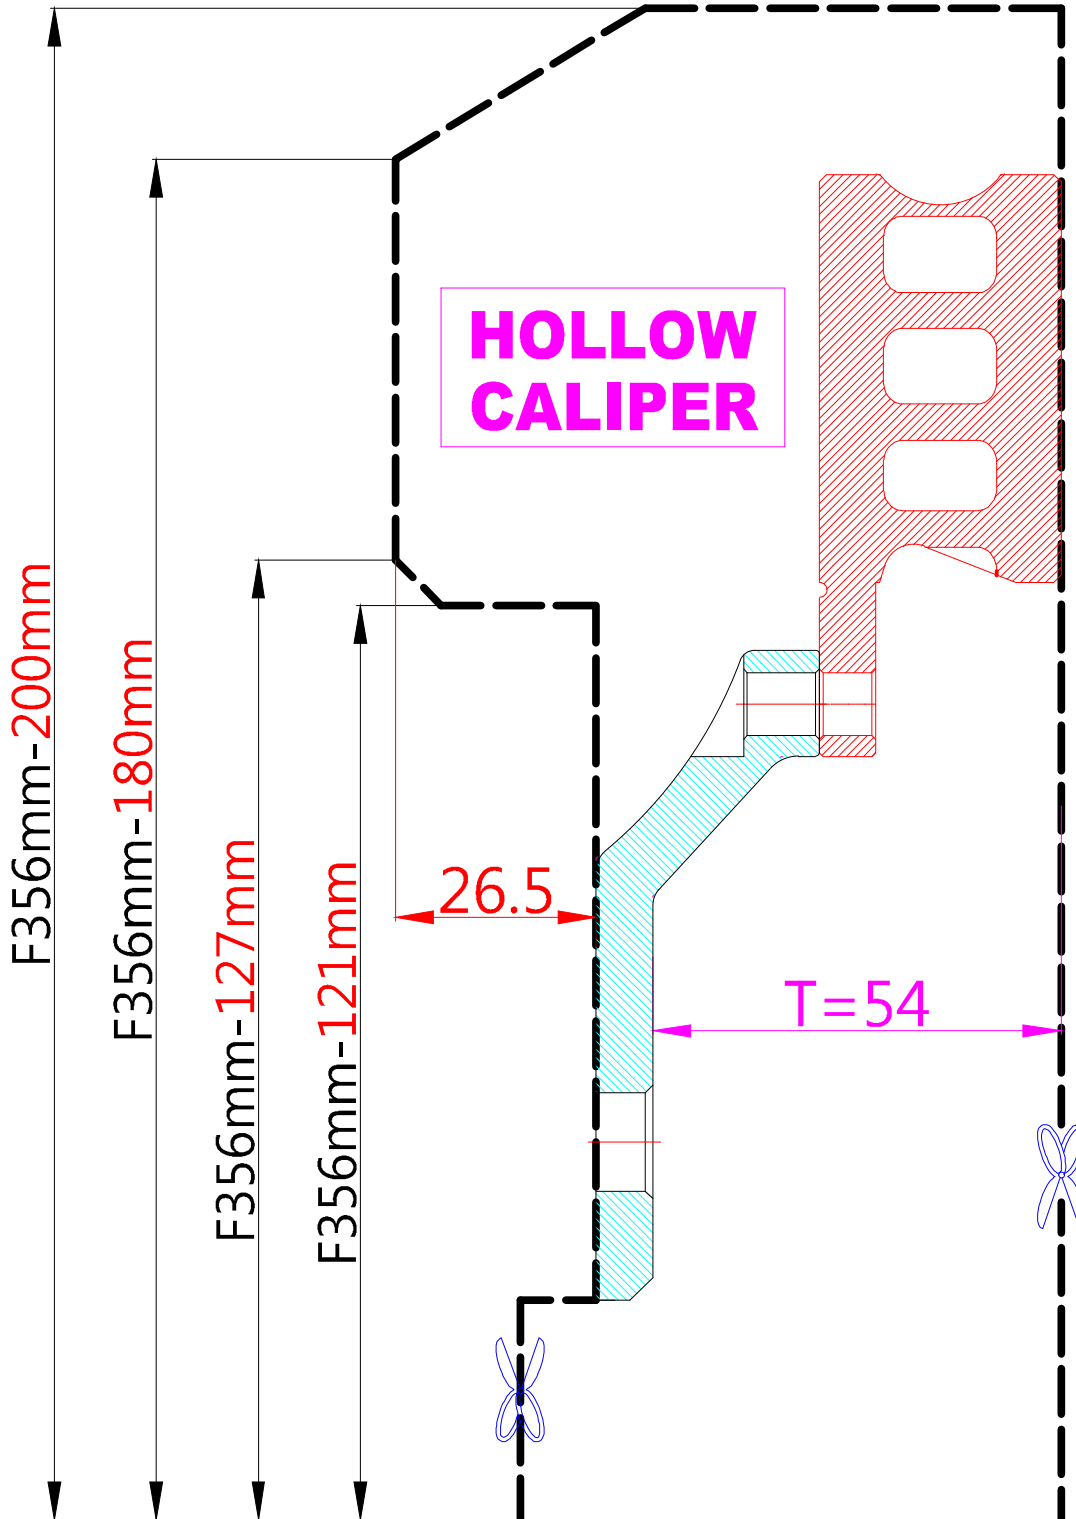

# WHEEL FITMENT TEMPLATES

SUBARU	IMPREZA STI	97~00	
PARTS NO.	ROTOR DIAMETER	FRONT/REAR	PCD
SU05	356mm X 32mm	FRONT	5X100

The wheel fitment is only for your reference and it can not 100% ensure the clearance between caliper and rim is ok. if there is any interference issue, please change your wheel as possible.