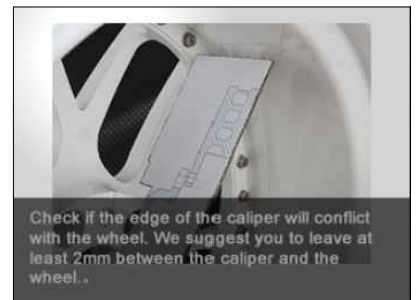

# WHEEL FITMENT TEMPLATES

SUBARU	IMPREZA STI	97~00	
PARTS NO.	ROTOR DIAMETER	FRONT/REAR	PCD
SU05	356mm X 32mm	FRONT	5X100

The wheel fitment is only for your reference and it can not 100% ensure the clearance between caliper and rim is ok. if there is any interference issue, please change your wheel as possible.