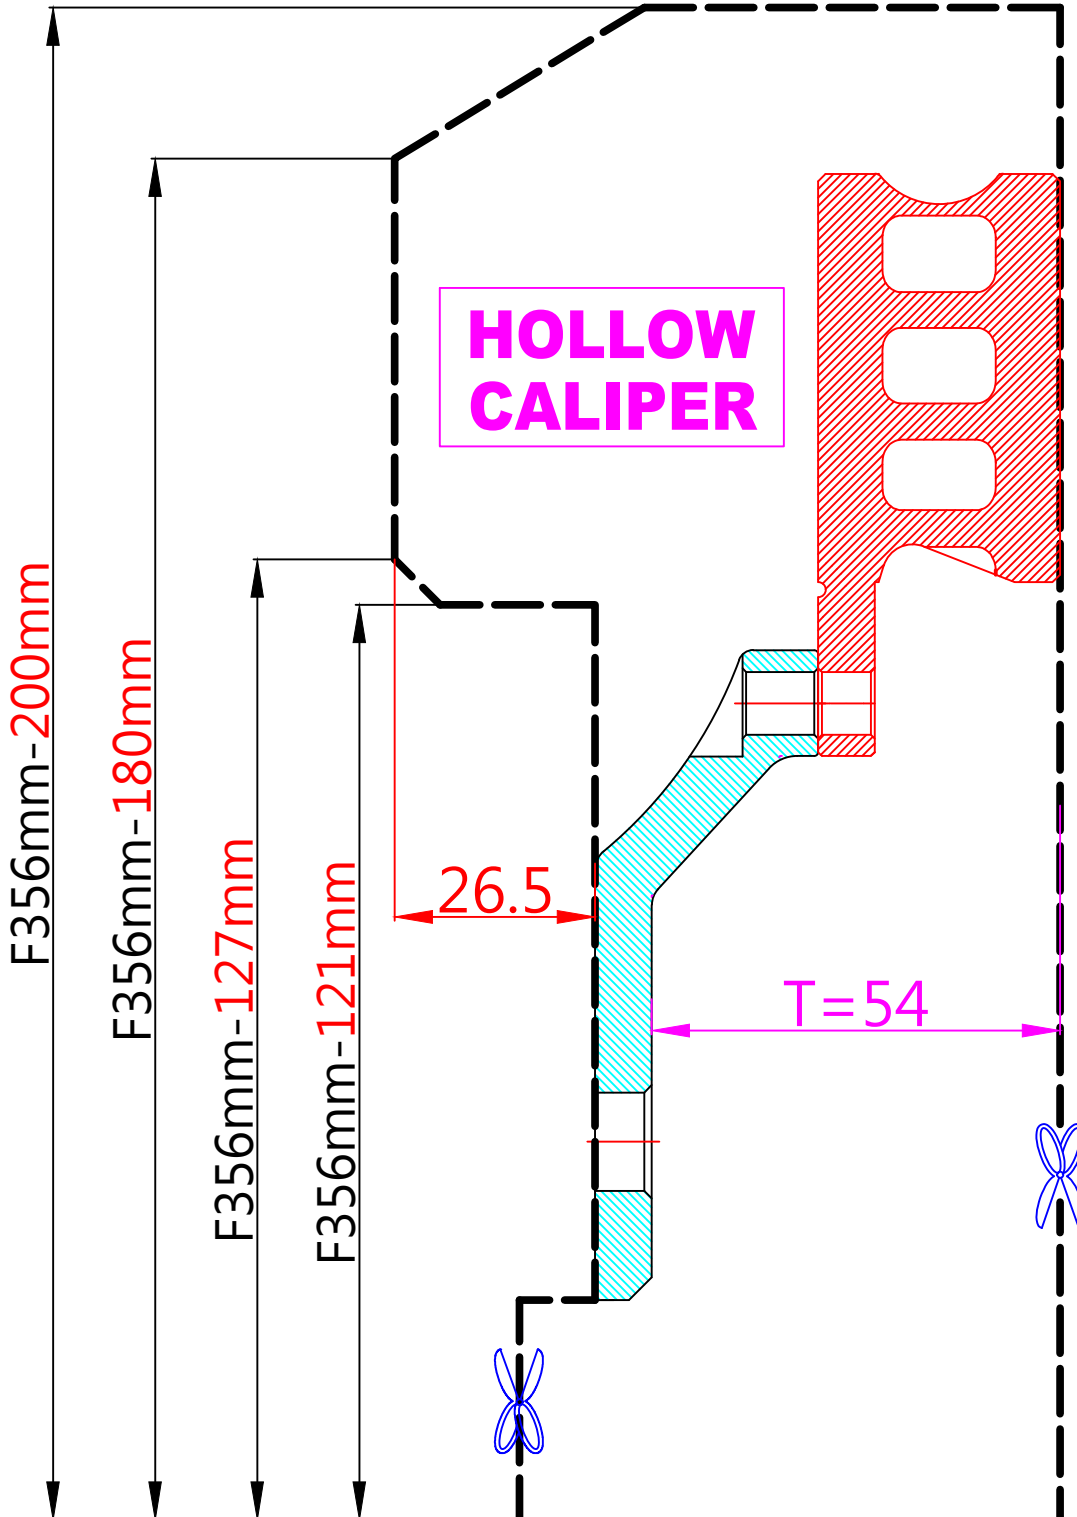

WHEEL FITMENT TEMPLATES

SUBARU		IMPREZA GC8 (WRX)		00~97
PARTS NO.	ROTOR DIAMETER	FRONT/REAR	PCD	
SU03	356mm X 32mm	FRONT	5X100	

The wheel fitment is only for your reference and it can not 100% ensure the clearance between caliper and rim is ok. if there is any interference issue, please change your wheel as possible.