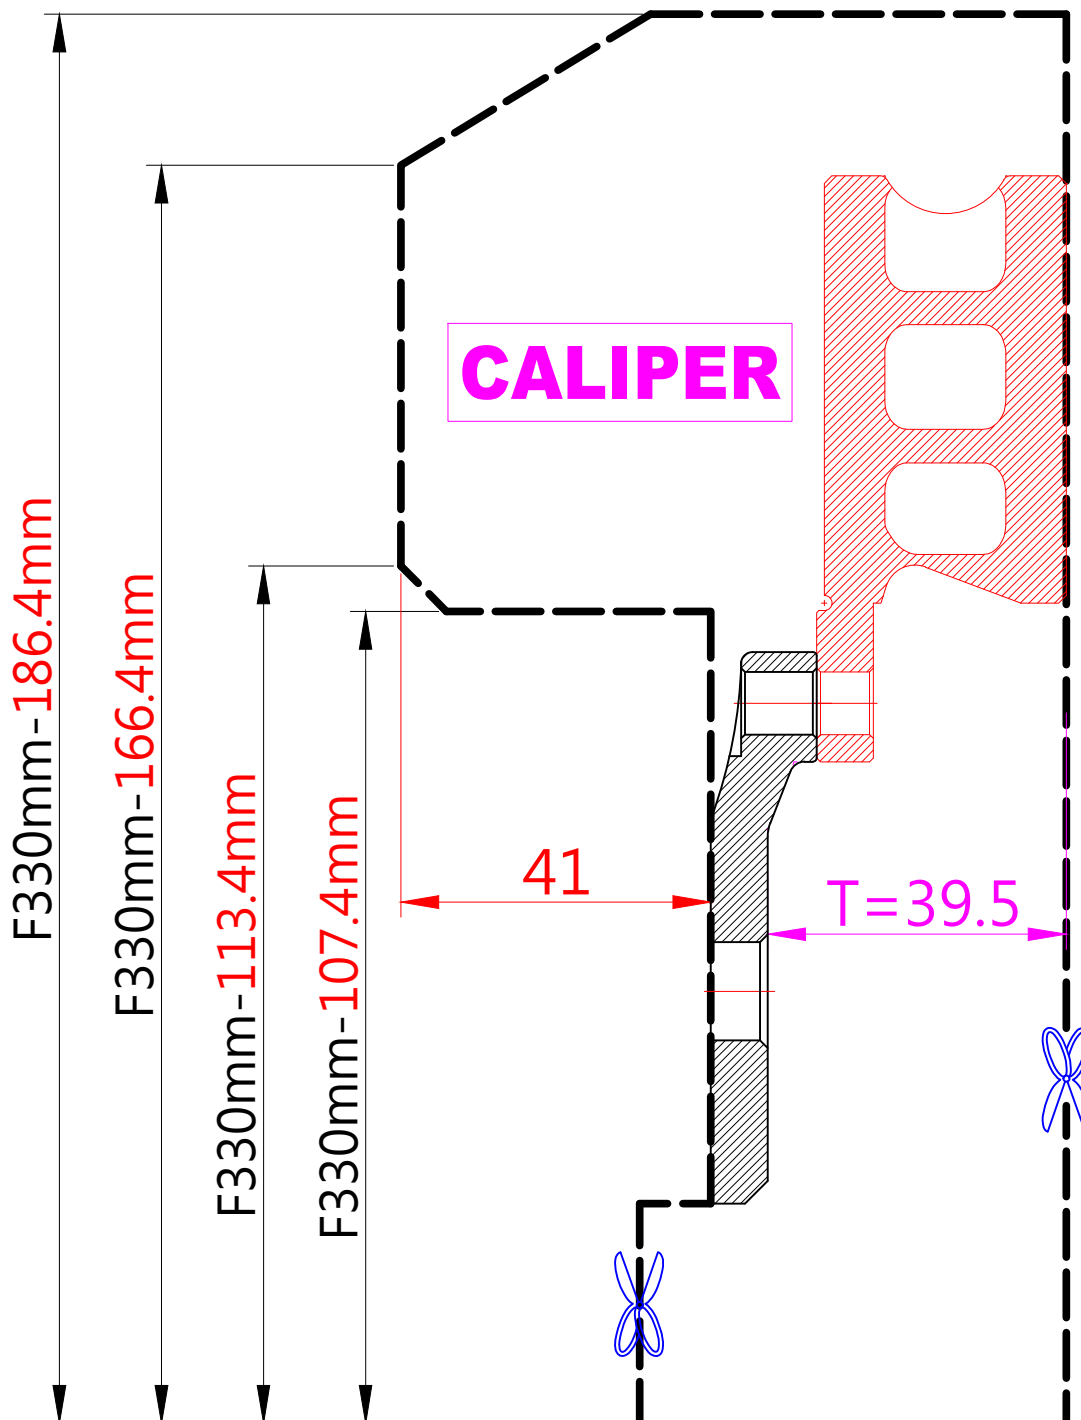

WHEEL FITMENT TEMPLATES

SUBARU		FORESTER (SK)	18~UP
PARTS NO.	ROTOR DIAMETER	FRONT/REAR	PCD
SU21	330mm X 32mm	FRONT	5X114.3

The wheel fitment is only for your reference and it can not 100% ensure the clearance between caliper and rim is ok. if there is any interference issue, please change your wheel as possible.