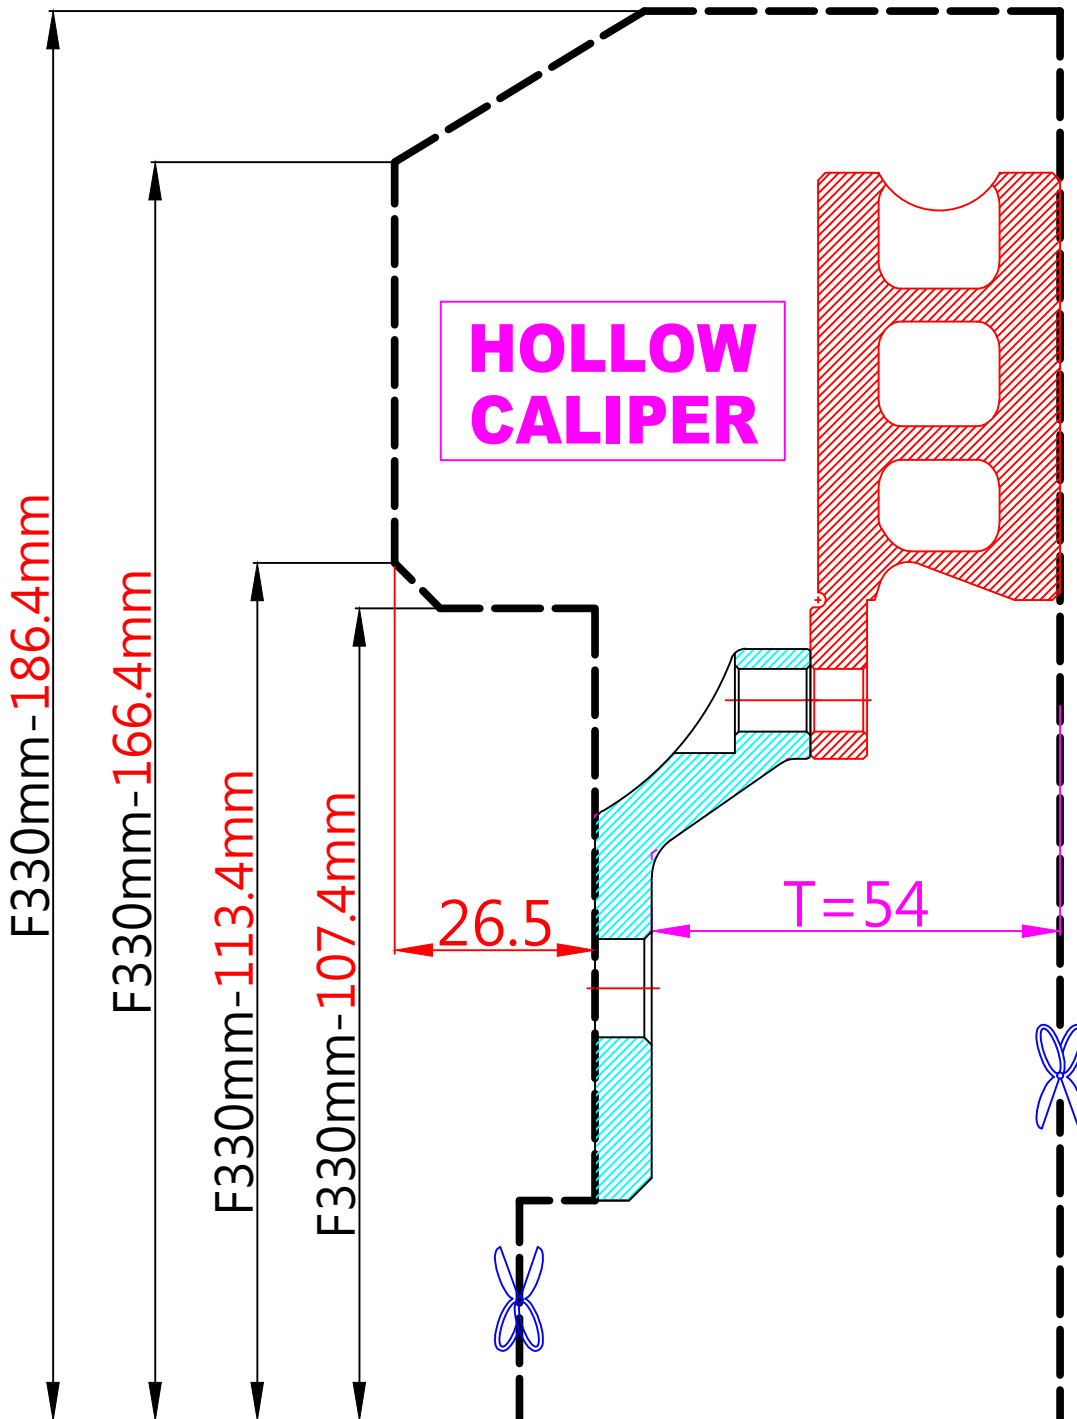

WHEEL FITMENT TEMPLATES

SUBARU		STI	14~UP
PARTS NO.	ROTOR DIAMETER	FRONT/REAR	PCD
SU17	330mm X 32mm	FRONT	5X114.3

The wheel fitment is only for your reference and it can not 100% ensure the clearance between caliper and rim is ok. if there is any interference issue, please change your wheel as possible.