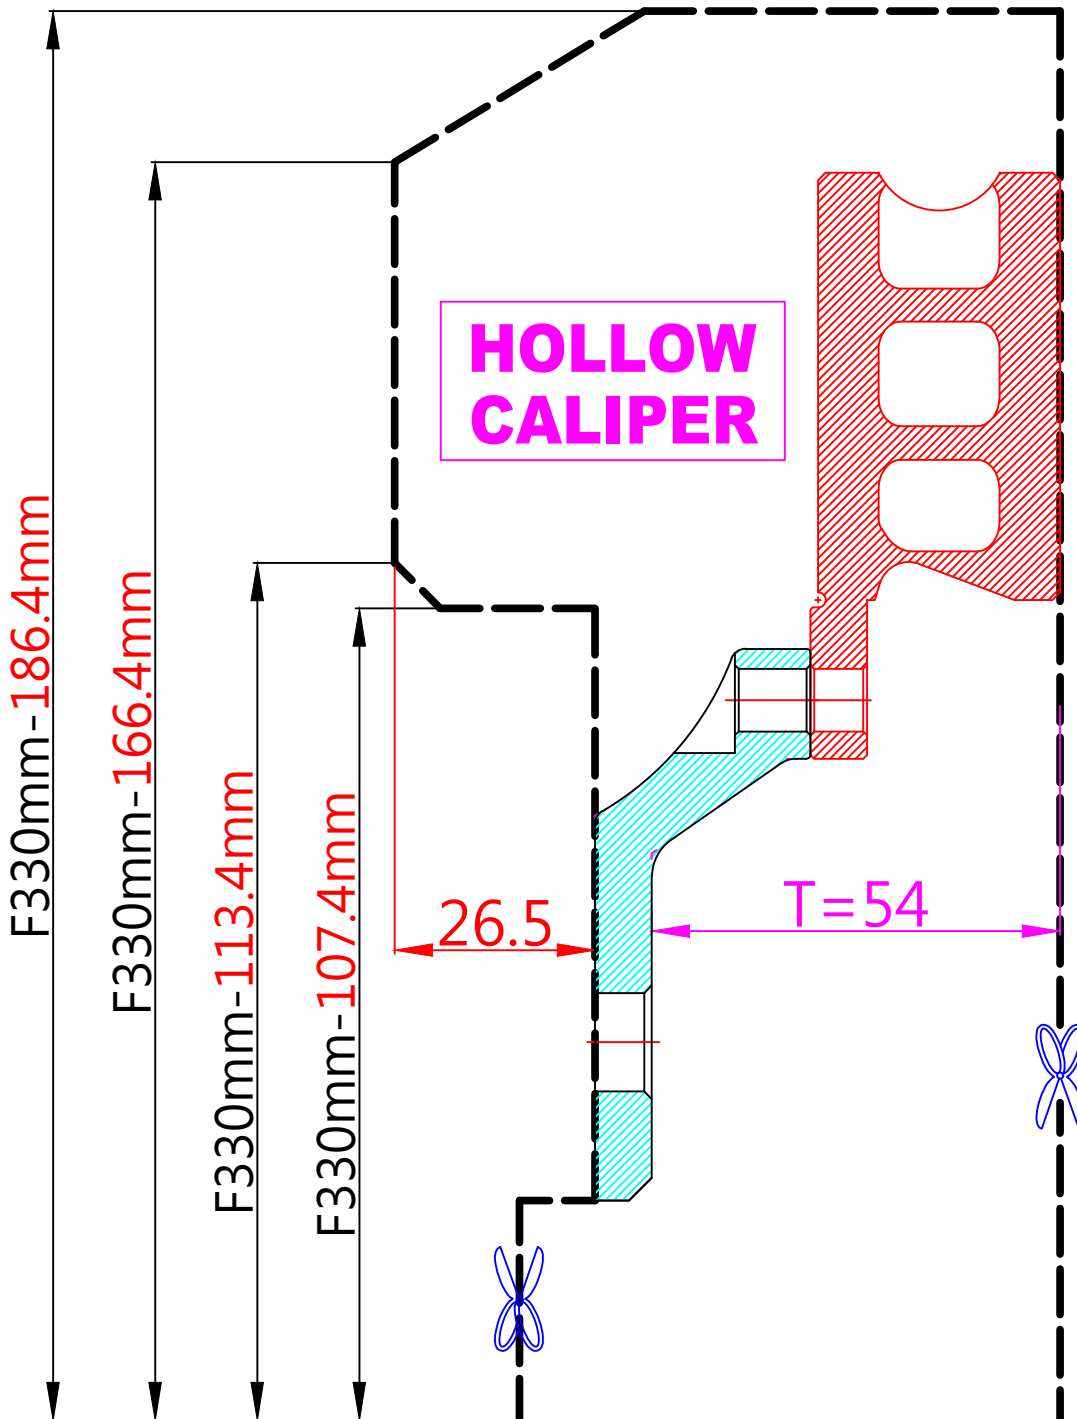

WHEEL FITMENT TEMPLATES

SUBARU		WRX AWD	14~UP
PARTS NO.	ROTOR DIAMETER	FRONT/REAR	PCD
SU16	330mm X 32mm	FRONT	5X114.3

The wheel fitment is only for your reference and it can not 100% ensure the clearance between caliper and rim is ok. if there is any interference issue, please change your wheel as possible.